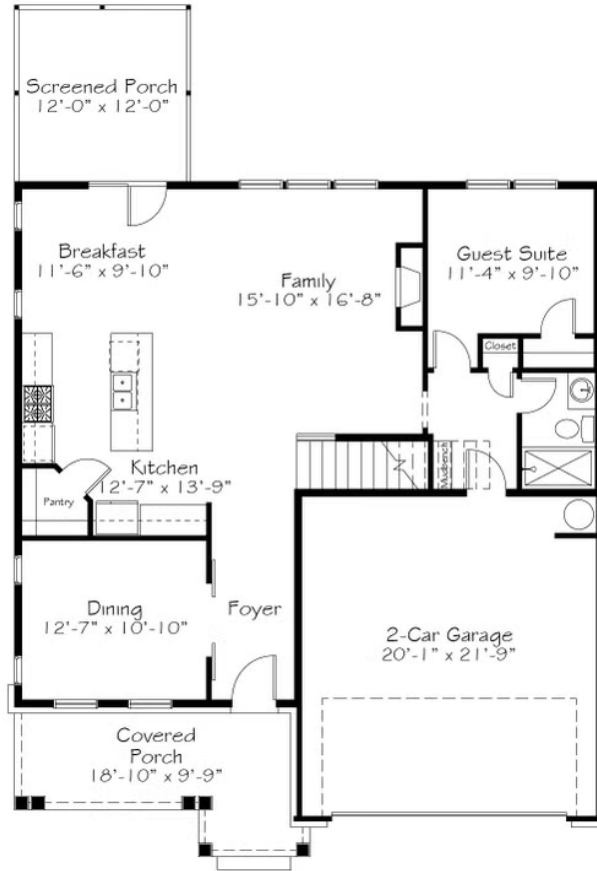

UNDER CONSTRUCTION

Home Priced At  
**\$550,000**

Plan: Tailgate

Elevation: B

 2,567+ Sq. Ft.

 5 Bedrooms

 3.0 Bathrooms

Tailgates in the South are different. We dress for them. Not just in team apparel, we might even put on an actual dress. We cook for them and I'm not talking chips and dip. We show up ready to show out. To cheer on our teams and connect with fellow fans. And we do it all with our characteristic Southern Charm, Hospitality and Grace. If you haven't been to a Tailgate in the South, you haven't been to a tailgate. You've been to a party in a parking lot. Our Tailgate plan embodies the best example of how Southerners take something ordinary and elevate it to something extraordinary. This plan is elevated to four bedrooms, three baths, a loft and a screened porch. Extraordinary lives live here.

## First Floor

## Second Floor