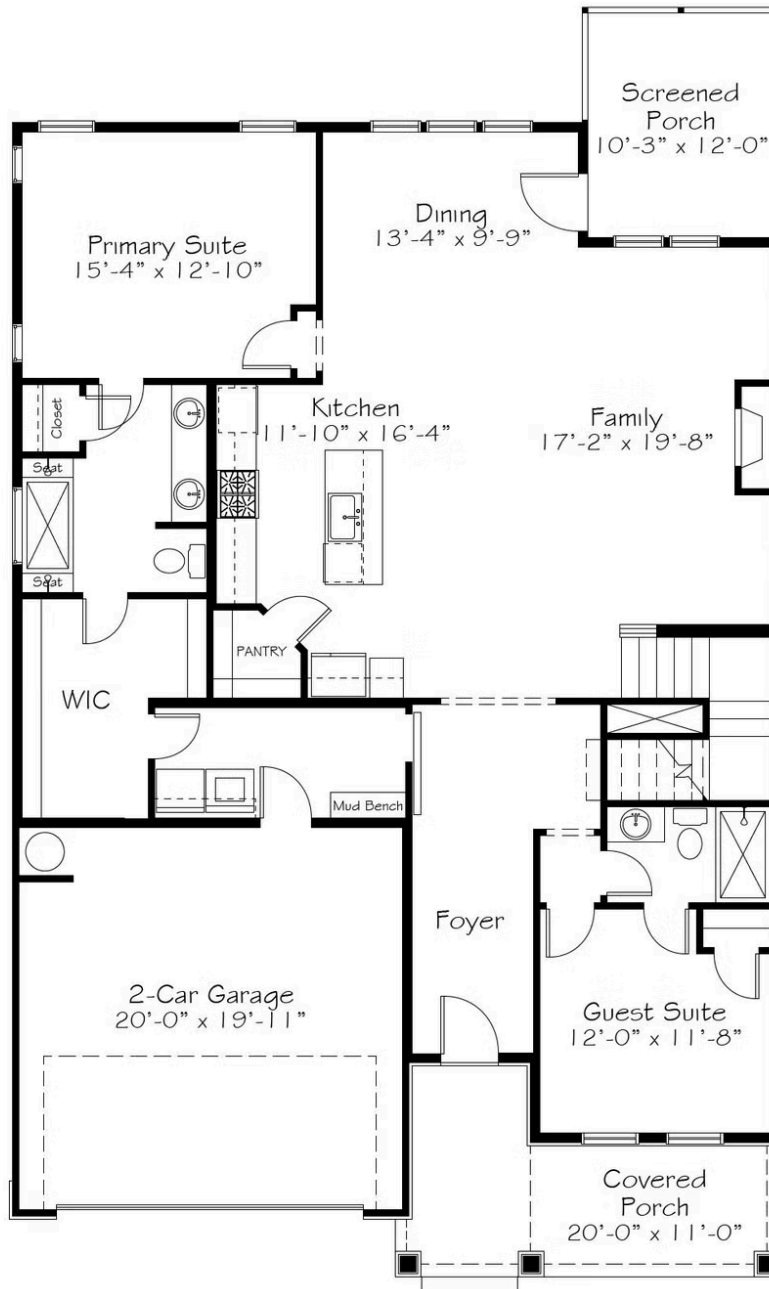

Home Priced At
\$560,000

Plan: Sweet Tea

Elevation: C

 2,439+ Sq. Ft.

 4 Bedrooms

 3.0 Bathrooms

Sweet Tea hides in plain sight, but Southerners know its true identity as an undercover indulgence. A treat best enjoyed on a porch, preferably in a rocking chair while talking to a friend who is eager to spill the (metaphorical) tea. A reminder that daily life can and should allow for a few indulgences. Sweet, refreshing indulgences. Preferably served with the "good ice." Enjoy a four bed, three bath home and indulge in your dream of home ownership.

First Floor

All square footage is approximate. Renderings are artist's conceptions and may vary slightly from the actual home. Homes may be built in reverse of plans shown, depending on site conditions. Minor architectural changes may be made occasionally at the option of the builder. Please contact your Sales Consultant for details.

Second Floor

All square footage is approximate. Renderings are artist's conceptions and may vary slightly from the actual home. Homes may be built in reverse of plans shown, depending on site conditions. Minor architectural changes may be made occasionally at the option of the builder. Please contact your Sales Consultant for details.