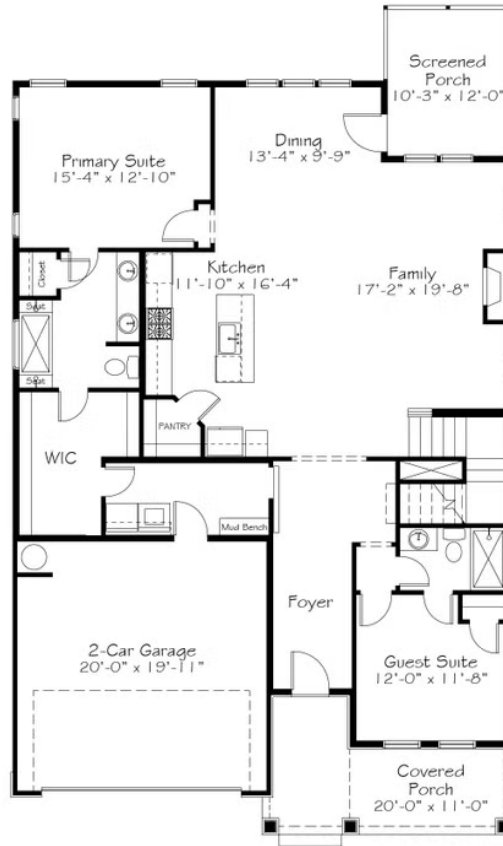

Home Priced At  
**\$589,740**

Plan: Sweet Tea

Elevation: C

 2,439+ Sq. Ft.

 4 Bedrooms

 3.0 Bathrooms

Sweet Tea hides in plain sight, but Southerners know its true identity as an undercover indulgence. A treat best enjoyed on a porch, preferably in a rocking chair while talking to a friend who is eager to spill the (metaphorical) tea. A reminder that daily life can and should allow for a few indulgences. Sweet, refreshing indulgences. Preferably served with the "good ice." Enjoy a four bed, three bath home and indulge in your dream of home ownership.

## First Floor

## Second Floor