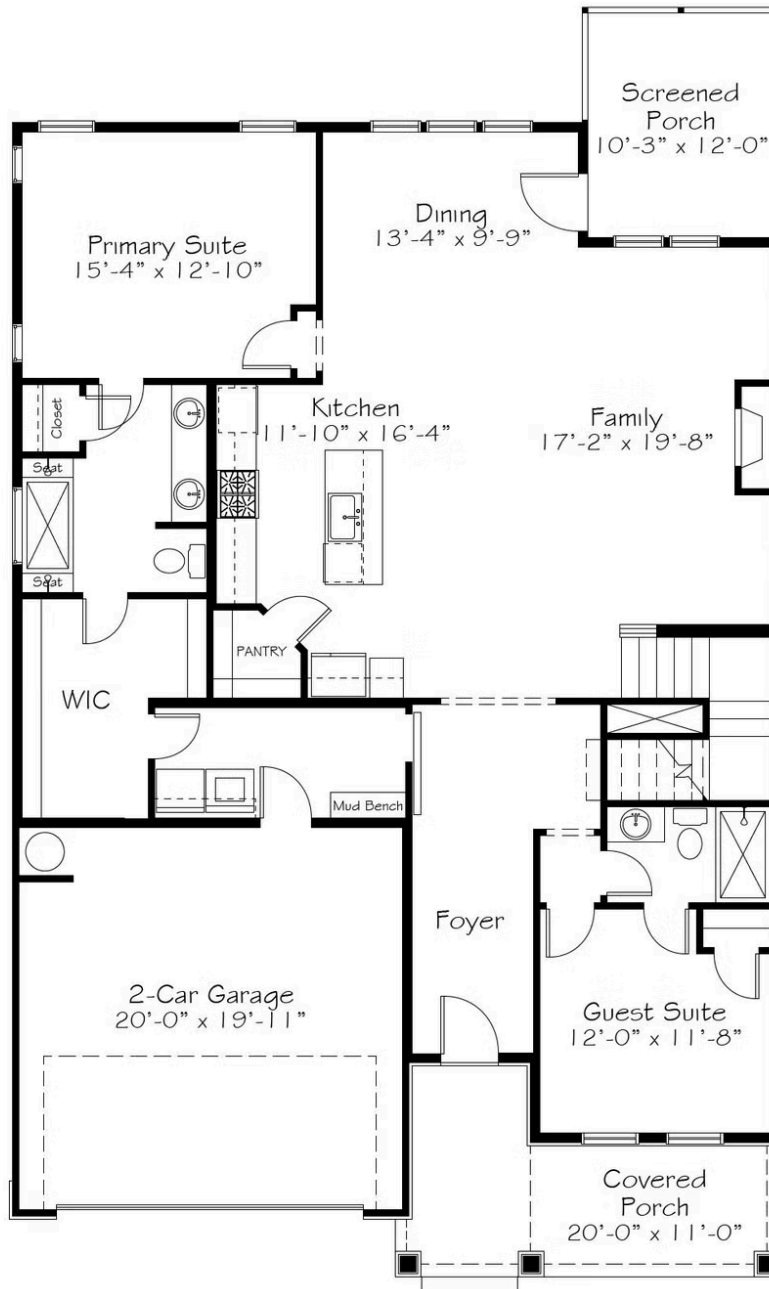

MOVE-IN READY

Home Priced At
\$549,990

Plan: Sweet Tea

Elevation: C

 2,439+ Sq. Ft.

 4 Bedrooms

 3.0 Bathrooms

Sweet Tea hides in plain sight, but Southerners know its true identity as an undercover indulgence. A treat best enjoyed on a porch, preferably in a rocking chair while talking to a friend who is eager to spill the (metaphorical) tea. A reminder that daily life can and should allow for a few indulgences. Sweet, refreshing indulgences. Preferably served with the "good ice." Enjoy a four bed, three bath home and indulge in your dream of home ownership.

First Floor

All square footage is approximate. Renderings are artist's conceptions and may vary slightly from the actual home. Homes may be built in reverse of plans shown, depending on site conditions. Minor architectural changes may be made occasionally at the option of the builder. Please contact your Sales Consultant for details.

Second Floor

All square footage is approximate. Renderings are artist's conceptions and may vary slightly from the actual home. Homes may be built in reverse of plans shown, depending on site conditions. Minor architectural changes may be made occasionally at the option of the builder. Please contact your Sales Consultant for details.