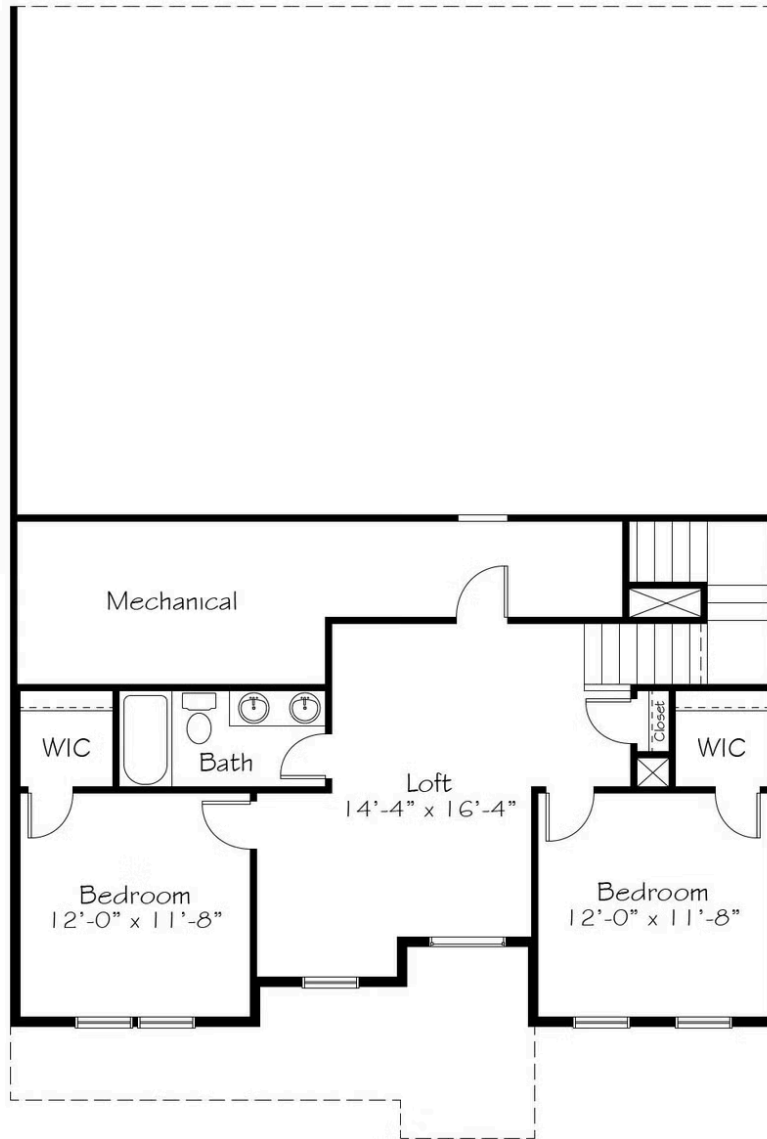

Second Floor

All square footage is approximate. Renderings are artist's conceptions and may vary slightly from the actual home. Homes may be built in reverse of plans shown, depending on site conditions. Minor architectural changes may be made occasionally at the option of the builder. Please contact your Sales Consultant for details.