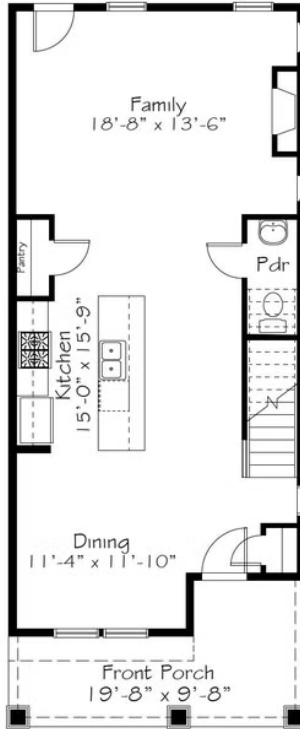

Home Priced At
\$398,540

Plan: Paper

Elevation: A

 1,619+ Sq. Ft.

 3 Bedrooms

 2.5 Bathrooms

This Paper with designer-curated package "Cream & Sugar" offers an open expanse on the first floor like a new sheet of looseleaf paper, ready to write the story that begins with a gathering at the oversized island. A cozy room in the front for dining and a larger space at the rear for entertaining friends or binge watching alone until the streaming service asks if you're still there. Upstairs a primary suite is sized for rest, reflection and relaxation. Two equally sized secondary bedrooms and a hall bath settle the score on whose room is bigger. No game of Roshambo needed. This Paper takes it all.

First Floor

Second Floor