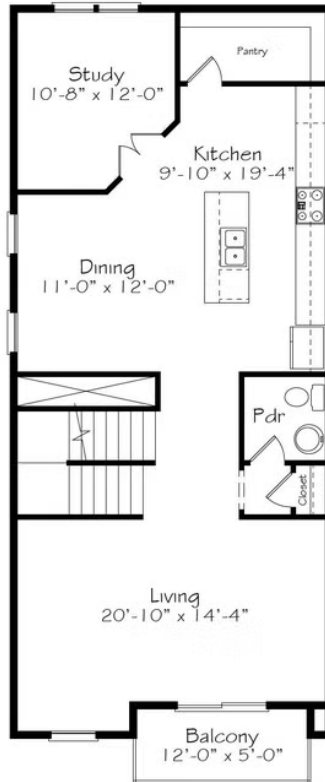

UNDER CONSTRUCTION

Home Priced At
\$425,000

Plan: Onwordi

Elevation: A

 2,576+ Sq. Ft.

 4 Bedrooms

 3.5 Bathrooms

Honoring fallen soldier and Hero, SGT Justin B. Onwordi and the Onwordi Family, whom we built and dedicated the 16th Hero Home, this is the Onwordi Townhome. This three-story luxury townhouse includes a 2-car garage, thoughtful storage options, and a first floor Guest Suite. The front porch not only serves as an aesthetic eye-pleaser, but also allows for quick and easy access for all of shops and amenities that Treelight Square has to offer. The second floor features a thoughtful open floor plan living space, a private study, an over-sized kitchen with a sit down island and a dining room big enough for eating, entertaining or sharing the occasional treat brought home from Sonder Coffee or Don Beto's Tacos & Tequila. When the weather calls for it, overlook all Treelight Square has to offer on your outdoor balcony. The third floor includes a massive Primary Suite, two additional bedrooms, and spacious laundry room. This home has been completely upgraded with our designer-curated interior package, Hart & Rock.

First Floor

Second Floor

Third Floor