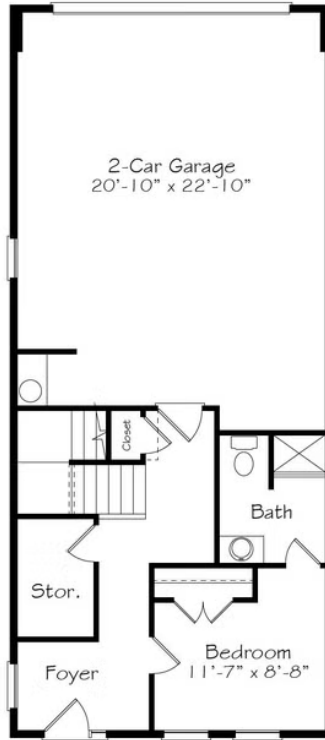

UNDER CONSTRUCTION

Home Priced At
\$425,000

Plan: Onwordi

Elevation: A

 2,576+ Sq. Ft.

 4 Bedrooms

 3.5 Bathrooms

Honoring fallen soldier and Hero, SGT Justin B. Onwordi and the Onwordi Family, whom we built and dedicated the 16th Hero Home, this is the Onwordi Townhome. This three-story luxury townhouse includes a 2-car garage, thoughtful storage options, and a first floor Guest Suite. The front porch not only serves as an aesthetic eye-pleaser, but also allows for quick and easy access for all of shops and amenities that Treelight Square has to offer. The second floor features a thoughtful open floor plan living space, a private study, an over-sized kitchen with a sit down island and a dining room big enough for eating, entertaining or sharing the occasional treat brought home from Sonder Coffee or Don Beto's Tacos & Tequila. When the weather calls for it, overlook all Treelight Square has to offer on your outdoor balcony. The third floor includes a massive Primary Suite, two additional bedrooms, and spacious laundry room. This home has been completely upgraded with our designer-curated interior package, Hart & Rock.

First Floor

Second Floor

Third Floor