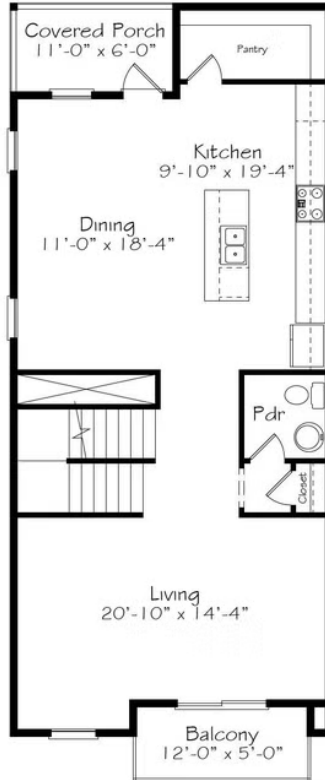

MOVE-IN READY

Home Priced At
\$425,000

Plan: Onwordi

Elevation: B

 2,547+ Sq. Ft.

 3 Bedrooms

 3.0 Bathrooms

Honoring fallen soldier and Hero, SGT Justin B. Onwordi and the Onwordi Family, whom we built and dedicated the 16th Hero Home, this is the Onwordi Townhome. This three-story luxury townhouse includes a 2-car garage, thoughtful storage options, and a first floor Rec Room. The front porch not only serves as an aesthetic eye-pleaser, but also allows for quick and easy access for all of shops and amenities that Treelight Square has to offer. The second floor features a thoughtful open floor plan living space, an over-sized kitchen with a sit down island and a dining room big enough for eating, entertaining or sharing the occasional treat brought home from Sonder Coffee or Don Beto's Tacos & Tequila. When the weather calls for it, take your pick between two outdoor areas. The third floor includes a massive Primary Suite, two additional bedrooms, and spacious laundry room. This home has been completely upgraded with our designer-curated interior package, Hart & Rock.

First Floor

Second Floor

Third Floor