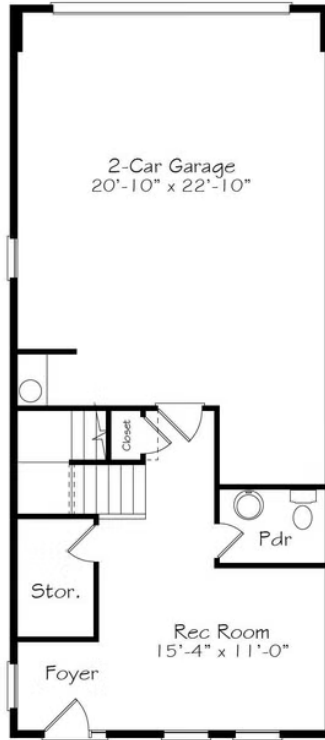

MOVE-IN READY

Home Priced At
\$425,000

Plan: Onwordi

Elevation: B

 2,547+ Sq. Ft.

 3 Bedrooms

 3.0 Bathrooms

Honoring fallen soldier and Hero, SGT Justin B. Onwordi and the Onwordi Family, whom we built and dedicated the 16th Hero Home, this is the Onwordi Townhome. This three-story luxury townhouse includes a 2-car garage, thoughtful storage options, and a first floor Rec Room. The front porch not only serves as an aesthetic eye-pleaser, but also allows for quick and easy access for all of shops and amenities that Treelight Square has to offer. The second floor features a thoughtful open floor plan living space, an over-sized kitchen with a sit down island and a dining room big enough for eating, entertaining or sharing the occasional treat brought home from Sonder Coffee or Don Beto's Tacos & Tequila. When the weather calls for it, take your pick between two outdoor areas. The third floor includes a massive Primary Suite, two additional bedrooms, and spacious laundry room. This home has been completely upgraded with our designer-curated interior package, Hart & Rock.

First Floor

Second Floor

Third Floor