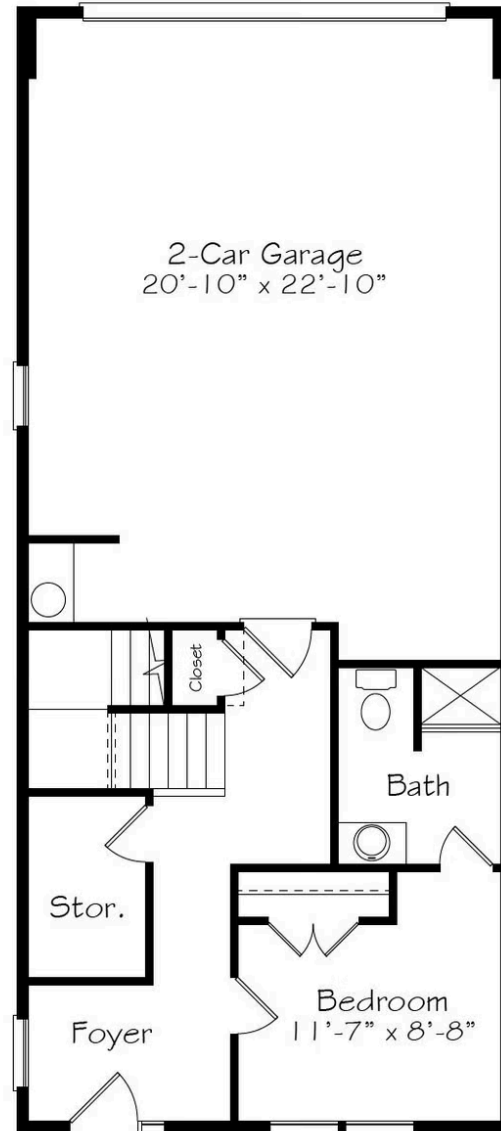

MOVE-IN READY

Home Priced At
\$425,000

Plan: Onwordi

Elevation: C

 2,613+ Sq. Ft.

 4 Bedrooms

 3.5 Bathrooms

The Onwordi is named for our Hero SGT Justin B. Onwordi and Hero Home #16. At three stories, it's full of luxurious details that elevate everyday living. Featuring a 2-car garage, a ground floor guest suite, and expansive open living spaces, this home offers endless possibilities tailored to any lifestyle. Nestled on the third floor is the suite, with two additional bedrooms, ensuring both comfort and convenience. This home has been upgraded with our Luke & Leia designer-curated package.

All square footage is approximate. Renderings are artist's conceptions and may vary slightly from the actual home. Homes may be built in reverse of plans shown, depending on site conditions. Minor architectural changes may be made occasionally at the option of the builder. Please contact your Sales Consultant for details.

First Floor

Second Floor

Third Floor