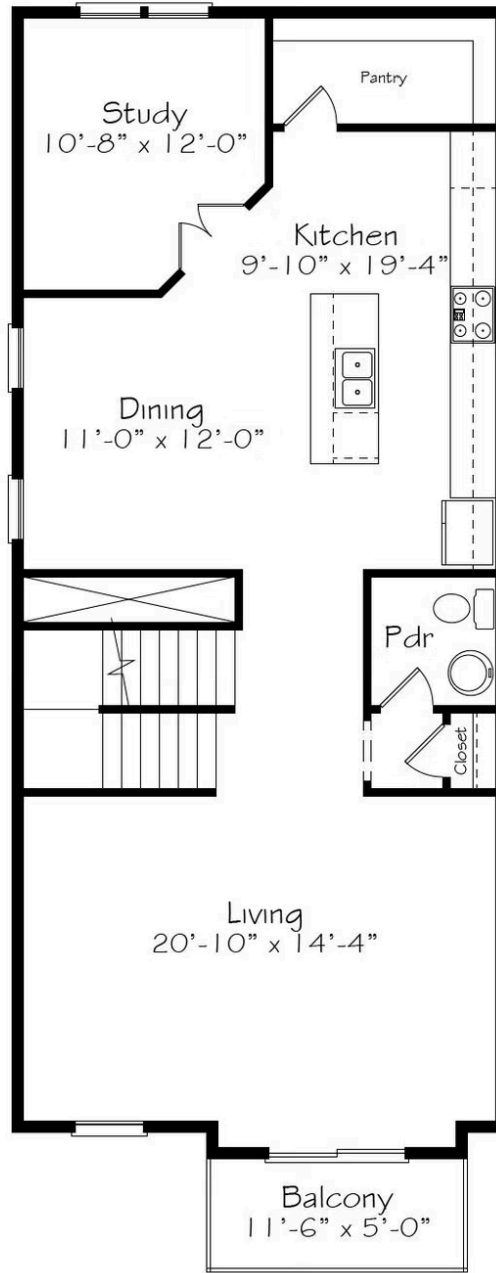

MOVE-IN READY

Home Priced At
\$425,000

Plan: Onwordi

Elevation: C

 2,613+ Sq. Ft.

 4 Bedrooms

 3.5 Bathrooms

The Onwordi is named for our Hero SGT Justin B. Onwordi and Hero Home #16. At three stories, it's full of luxurious details that elevate everyday living. Featuring a 2-car garage, a ground floor guest suite, and expansive open living spaces, this home offers endless possibilities tailored to any lifestyle. Nestled on the third floor is the suite, with two additional bedrooms, ensuring both comfort and convenience. This home has been upgraded with our Luke & Leia designer-curated package.

All square footage is approximate. Renderings are artist's conceptions and may vary slightly from the actual home. Homes may be built in reverse of plans shown, depending on site conditions. Minor architectural changes may be made occasionally at the option of the builder. Please contact your Sales Consultant for details.

First Floor

Second Floor

Third Floor