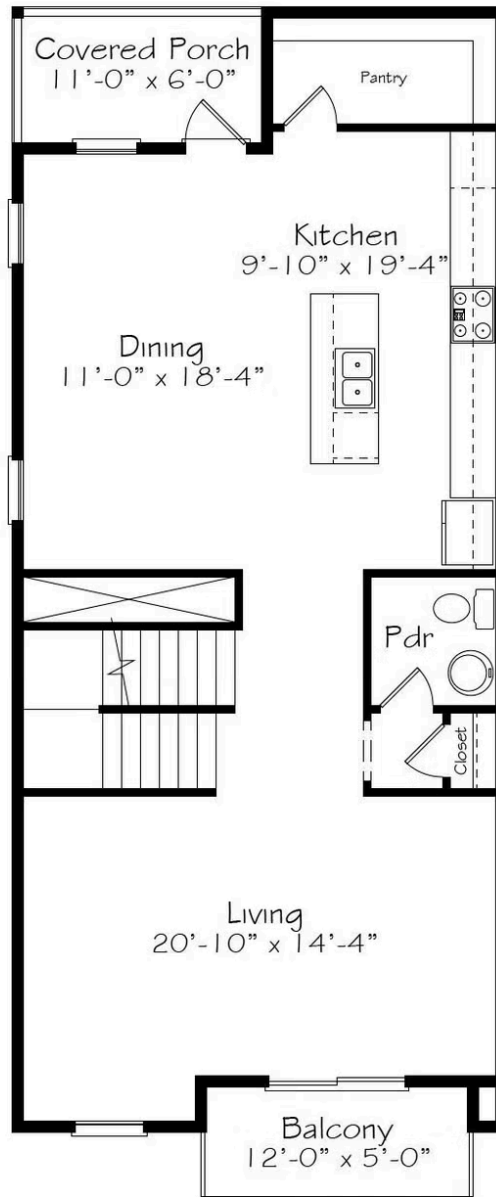

UNDER CONSTRUCTION

Home Priced At  
**\$455,000**

Plan: Onwordi

Elevation: A

 2,510+ Sq. Ft.

 4 Bedrooms

 3.5 Bathrooms

At three stories, The Onwordi - named for our Hero SGT Justin B. Onwordi and Hero Home #16 - is full of luxurious details that elevate everyday living. Featuring a 2-car garage, a ground floor bedroom & full bath, and expansive open living spaces, this home offers endless possibilities tailored to any lifestyle. Nestled on the third floor is the suite, with two additional bedrooms, ensuring both comfort and convenience. 2117 Treelight Way features our popular Romeo & Juliet curated interior design package.

## First Floor

## Second Floor

## Third Floor