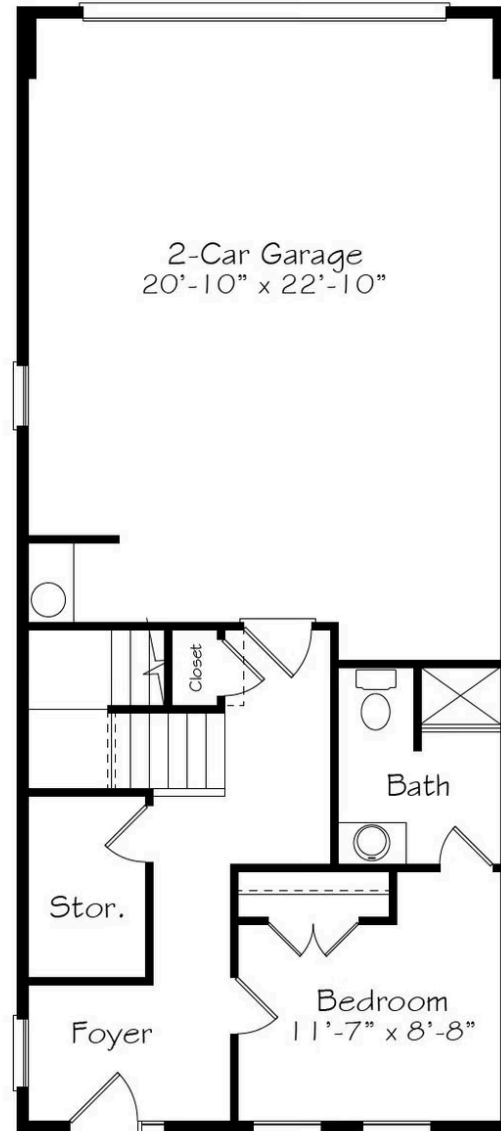

UNDER CONSTRUCTION

Home Priced At  
**\$455,000**

Plan: Onwordi

Elevation: A

 2,510+ Sq. Ft.

 4 Bedrooms

 3.5 Bathrooms

At three stories, The Onwordi - named for our Hero SGT Justin B. Onwordi and Hero Home #16 - is full of luxurious details that elevate everyday living. Featuring a 2-car garage, a ground floor bedroom & full bath, and expansive open living spaces, this home offers endless possibilities tailored to any lifestyle. Nestled on the third floor is the suite, with two additional bedrooms, ensuring both comfort and convenience. 2117 Treelight Way features our popular Romeo & Juliet curated interior design package.

## First Floor

## Second Floor

## Third Floor