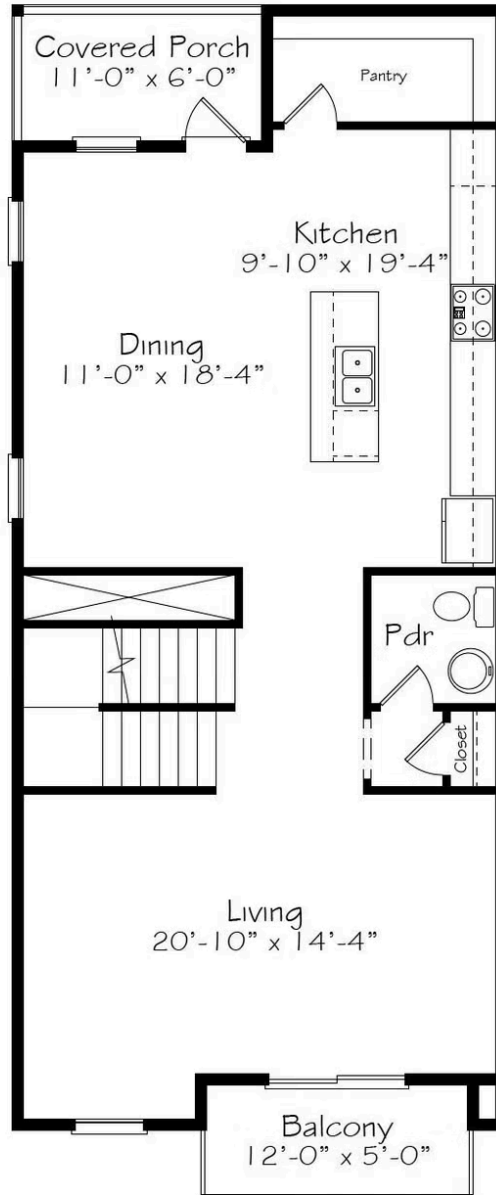

Priced From
\$430,990

3 Elevations Available

-  **2,482+ Sq. Ft.**
-  **3 - 4 Bedrooms**
-  **2.5 - 3.5 Bathrooms**
-  **2 Car Garage**

The Onwordi is named for our Hero SGT Justin B. Onwordi and Hero Home #16. At three stories, it's full of luxurious details that elevate everyday living. Featuring a 2-car garage, a media room, and expansive open living spaces, this home offers endless possibilities tailored to any lifestyle. Nestled on the third floor is the suite, with two additional bedrooms, ensuring both comfort and convenience.

A

B

C

All square footage is approximate. Renderings are artist's conceptions and may vary slightly from the actual home. Homes may be built in reverse of plans shown, depending on site conditions. Minor architectural changes may be made occasionally at the option of the builder. Please contact your Sales Consultant for details.

First Floor

Second Floor

Third Floor