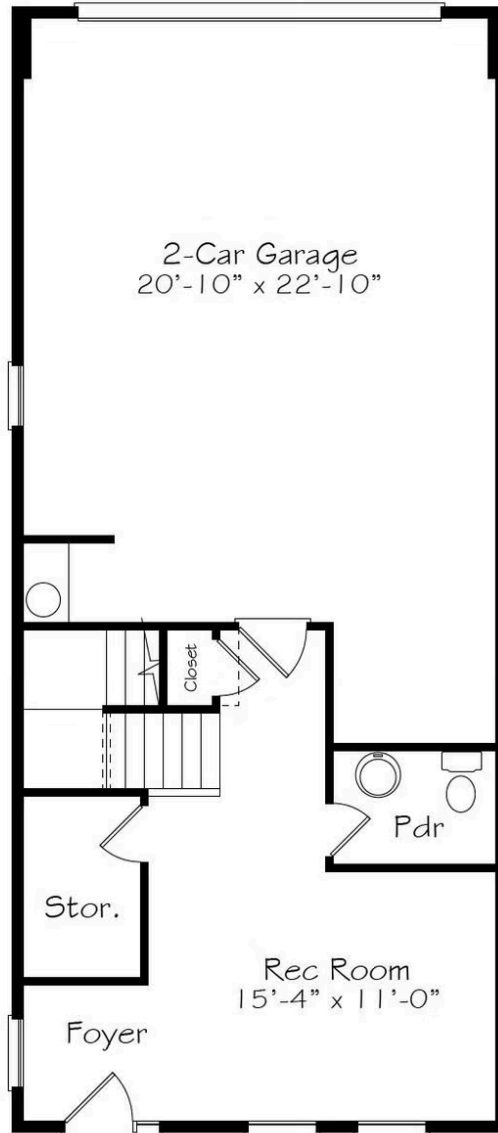

Priced From
\$430,990

3 Elevations Available

-  **2,482+ Sq. Ft.**
-  **3 - 4 Bedrooms**
-  **2.5 - 3.5 Bathrooms**
-  **2 Car Garage**

The Onwordi is named for our Hero SGT Justin B. Onwordi and Hero Home #16. At three stories, it's full of luxurious details that elevate everyday living. Featuring a 2-car garage, a media room, and expansive open living spaces, this home offers endless possibilities tailored to any lifestyle. Nestled on the third floor is the suite, with two additional bedrooms, ensuring both comfort and convenience.

A

B

C

All square footage is approximate. Renderings are artist's conceptions and may vary slightly from the actual home. Homes may be built in reverse of plans shown, depending on site conditions. Minor architectural changes may be made occasionally at the option of the builder. Please contact your Sales Consultant for details.

First Floor

Second Floor

Third Floor