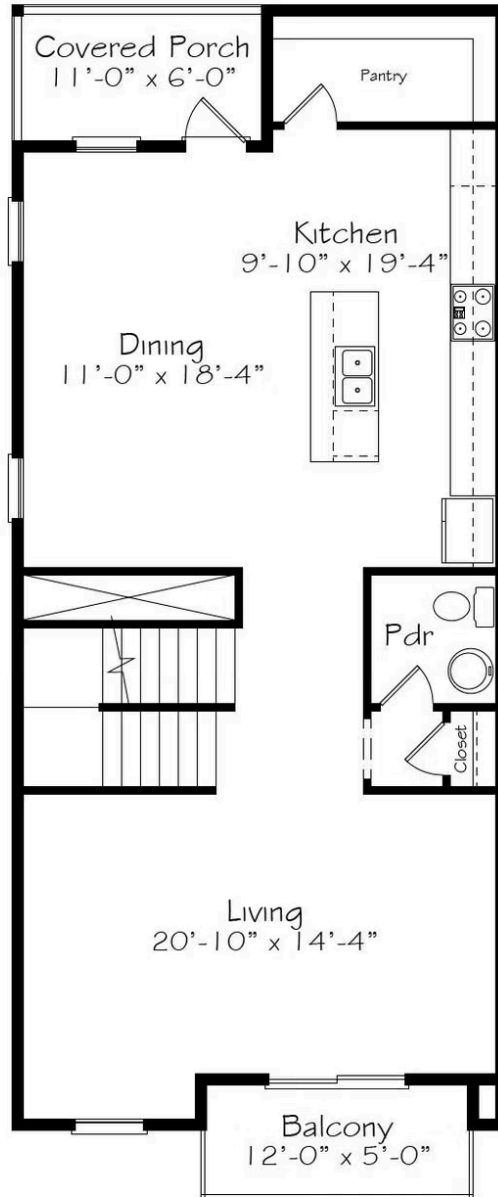

Priced From
\$430,990

3 Elevations Available

-  **2,482+ Sq. Ft.**
-  **3 - 4 Bedrooms**
-  **2.5 - 3.5 Bathrooms**
-  **2 Car Garage**

The Onwordi is named for our Hero SGT Justin B. Onwordi and Hero Home #16. At three stories, it's full of luxurious details that elevate everyday living. Featuring a 2-car garage, a media room, and expansive open living spaces, this home offers endless possibilities tailored to any lifestyle. Nestled on the third floor is the suite, with two additional bedrooms, ensuring both comfort and convenience.

A

B

C

All square footage is approximate. Renderings are artist's conceptions and may vary slightly from the actual home. Homes may be built in reverse of plans shown, depending on site conditions. Minor architectural changes may be made occasionally at the option of the builder. Please contact your Sales Consultant for details.

First Floor

Second Floor

Third Floor