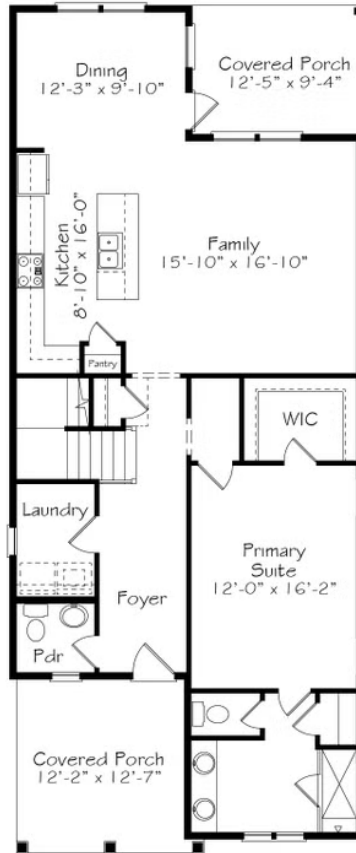

Priced From  
**\$429,990**

**3 Elevations Available**

-  **1,981+ Sq. Ft.**
-  **3 - 4 Bedrooms**
-  **2.5 Bathrooms**
-  **2 Car Garage**

For a song that has stood the test of time we offer a plan we think can do the same. Etta James tells us she's found a dream in her iconic hit, At Last and we offer this plan in her honor and at last. A primary suite on the main floor alongside a well designed kitchen, living, dining area all anchored by an outdoor covered porch, it's a dreamy space to call home. Upstairs two bedrooms connected by a shared bath and a large media room can accommodate the folks you share you life with, without cramping any your style on the main floor. This home is a bit of the old, a bit of the new and just like the song, it could be the one you've been waiting for all along.

**A**

**B**

**C**

All square footage is approximate. Renderings are artist's conceptions and may vary slightly from the actual home. Homes may be built in reverse of plans shown, depending on site conditions. Minor architectural changes may be made occasionally at the option of the builder. Please contact your Sales Consultant for details.

## First Floor

## Second Floor