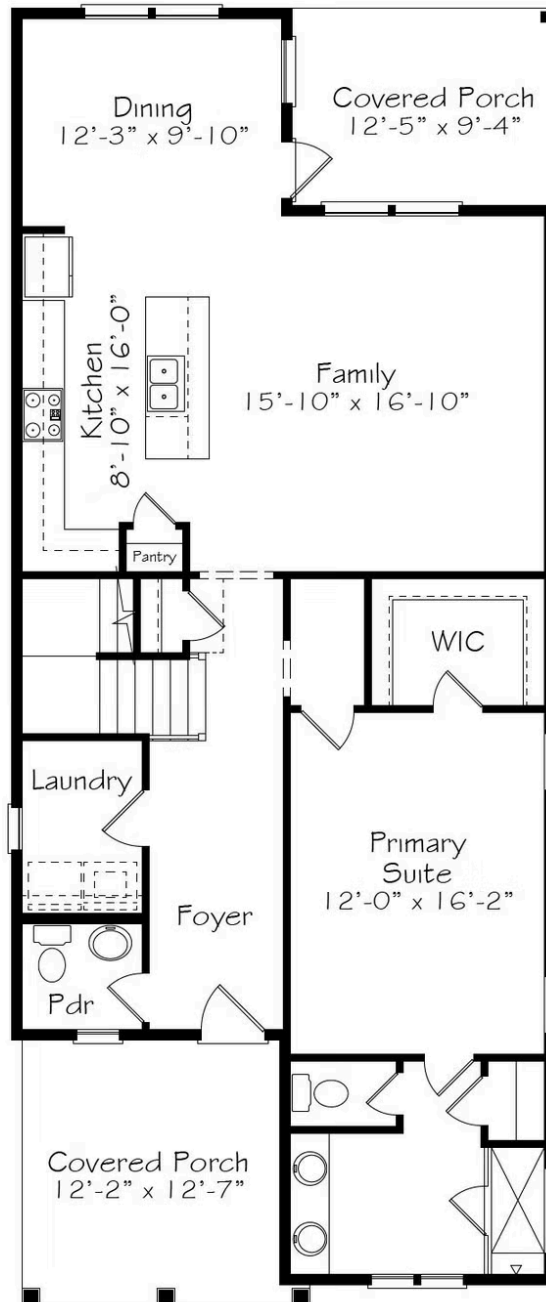

Priced From
\$429,990

3 Elevations Available

-  **1,981+ Sq. Ft.**
-  **3 - 4 Bedrooms**
-  **2.5 Bathrooms**
-  **2 Car Garage**

For a song that has stood the test of time we offer a plan we think can do the same. Etta James tells us she's found a dream in her iconic hit, At Last and we offer this plan in her honor and at last. A primary suite on the main floor alongside a well designed kitchen, living, dining area all anchored by an outdoor covered porch, it's a dreamy space to call home. Upstairs two bedrooms connected by a shared bath and a large media room can accommodate the folks you share you life with, without cramping any your style on the main floor. This home is a bit of the old, a bit of the new and just like the song, it could be the one you've been waiting for all along.

A

B

C

All square footage is approximate. Renderings are artist's conceptions and may vary slightly from the actual home. Homes may be built in reverse of plans shown, depending on site conditions. Minor architectural changes may be made occasionally at the option of the builder. Please contact your Sales Consultant for details.

First Floor

All square footage is approximate. Renderings are artist's conceptions and may vary slightly from the actual home. Homes may be built in reverse of plans shown, depending on site conditions. Minor architectural changes may be made occasionally at the option of the builder. Please contact your Sales Consultant for details.