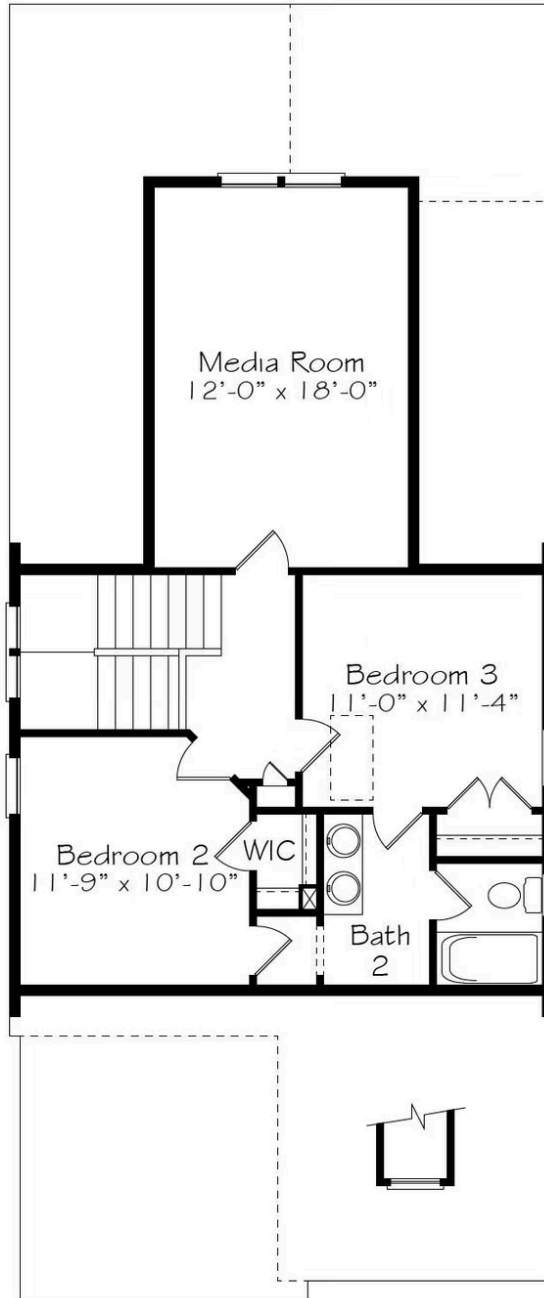

Second Floor

All square footage is approximate. Renderings are artist's conceptions and may vary slightly from the actual home. Homes may be built in reverse of plans shown, depending on site conditions. Minor architectural changes may be made occasionally at the option of the builder. Please contact your Sales Consultant for details.