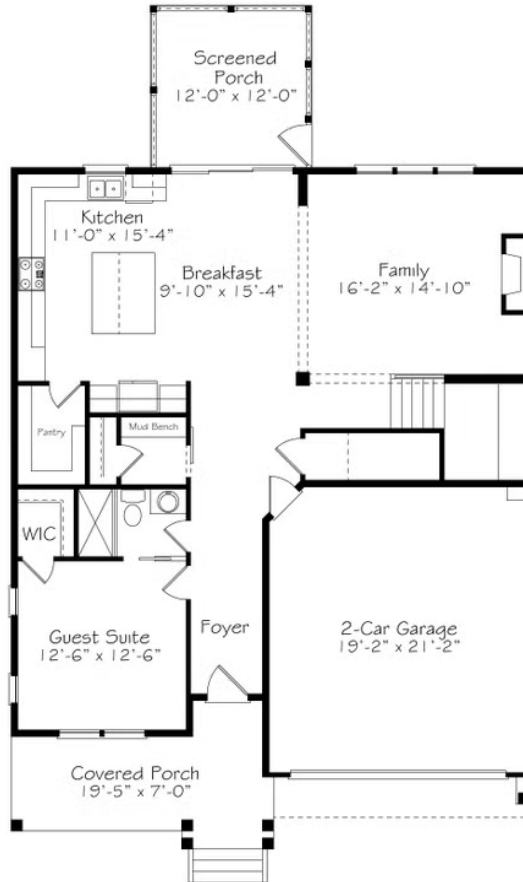

UNDER CONSTRUCTION

Home Priced At
\$615,140

Plan: Comfort

Elevation: A

 2,784+ Sq. Ft.

 4 Bedrooms

 3.0 Bathrooms

Like its namesake, this plan will give you all the warm fuzzies. Spacious and inviting, this is a plan that hits its stride when it's packed with people - an oversized kitchen, walk-in pantry, flexible 1st floor Guest Suite. Room to keep everyone comfortable, no matter how many. Whether you find your comfort cooking a meal for your favorite people in the gourmet kitchen, or relaxing with your favorite beverage on the screened porch, this home is ready to be your happy place.

First Floor

Second Floor