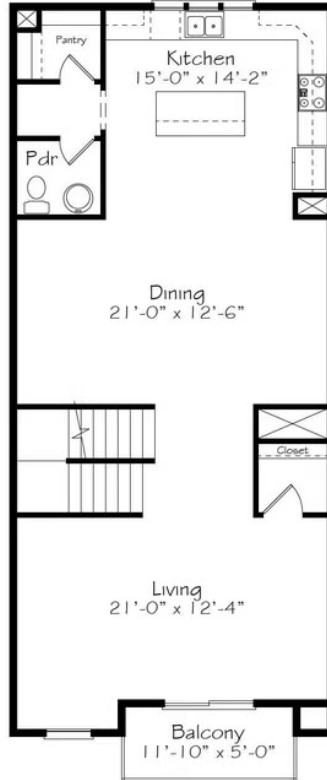

UNDER CONSTRUCTION

Home Priced At
\$399,990

Plan: Barreto

Elevation: A

 2,522+ Sq. Ft.

 4 Bedrooms

 3.5 Bathrooms

The Barreto is rightfully named and inspired by our Hero SFC Elis Barreto and Hero Home #22. This Hero Townhome stands three stories tall, and proud, with luxurious details that make you appreciate every day in this home. With a 2-car garage, entry level guest suite, and open living space, the possibilities are not only endless but flexible for any lifestyle. Tucked away on the third floor is the suite, with two additional bedrooms, a spacious laundry room and ample closets! This townhouse has been upgrade with designer curated interior package Yin & Yang.

First Floor

Second Floor

Third Floor