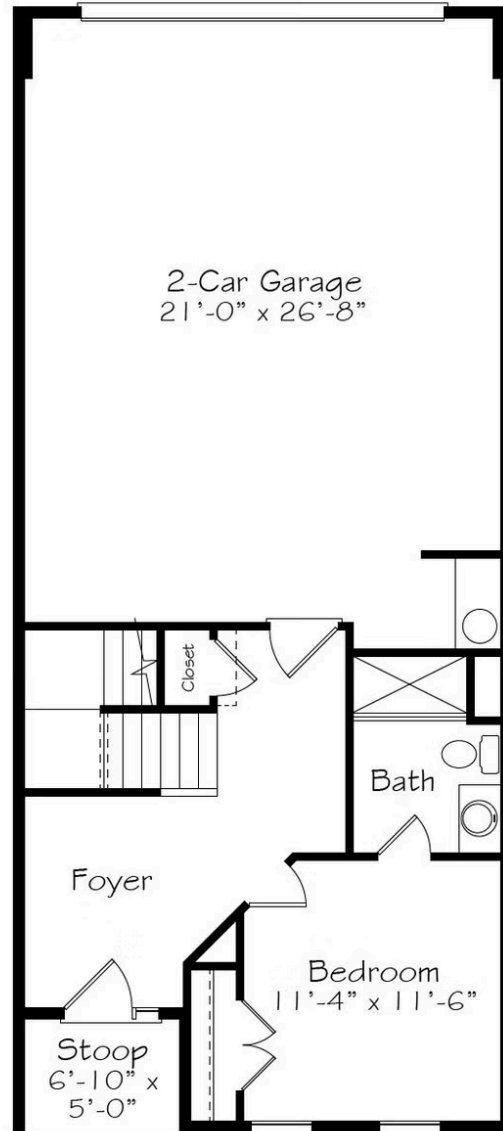

Home Priced At  
**\$399,990**

Plan: Barreto

Elevation: A

 2,522+ Sq. Ft.

 4 Bedrooms

 3.5 Bathrooms

The Barreto is rightfully named and inspired by our Hero SFC Elis Barreto and Hero Home #22. This Hero Townhome stands three stories tall, and proud, with luxurious details that make you appreciate every day in this home. With a 2-car garage, entry level guest suite, and open living space, the possibilities are not only endless but flexible for any lifestyle. Tucked away on the third floor is the suite, with two additional bedrooms, a spacious laundry room and ample closets! This townhome has been upgrade with designer curated interior package Yin & Yang.

## First Floor

## Second Floor

## Third Floor