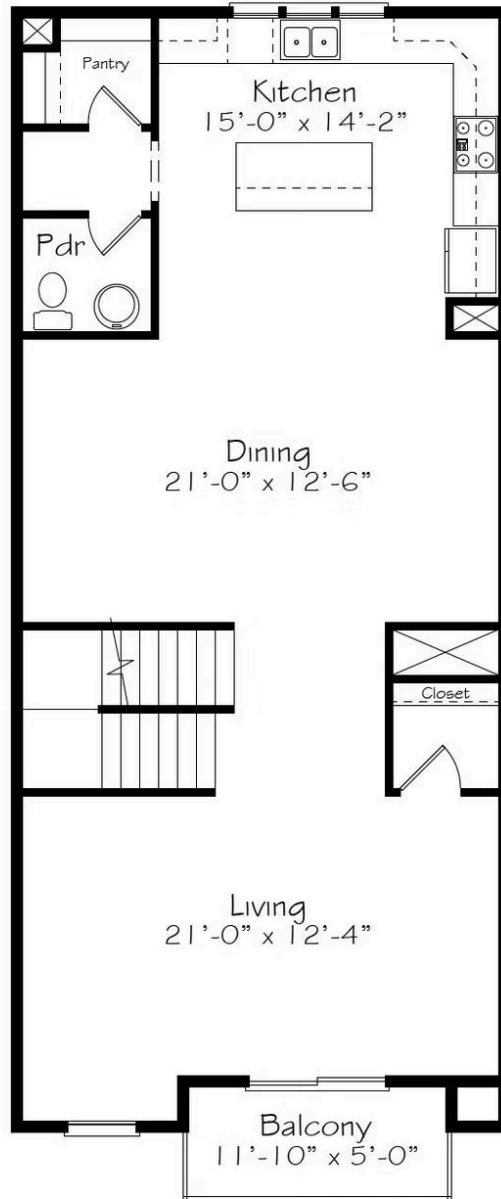

Home Priced At  
**\$399,990**

Plan: Barreto

Elevation: A

 2,522+ Sq. Ft.

 4 Bedrooms

 3.5 Bathrooms

The Barreto is rightfully named and inspired by our Hero SFC Elis Barreto and Hero Home #22. This Hero Townhome stands three stories tall, and proud, with luxurious details that make you appreciate every day in this home. With a 2-car garage, entry level guest suite, and open living space, the possibilities are not only endless but flexible for any lifestyle. Tucked away on the third floor is the suite, with two additional bedrooms, a spacious laundry room and ample closets! This townhome has been upgrade with designer curated interior package Yin & Yang.

## First Floor

## Second Floor

## Third Floor