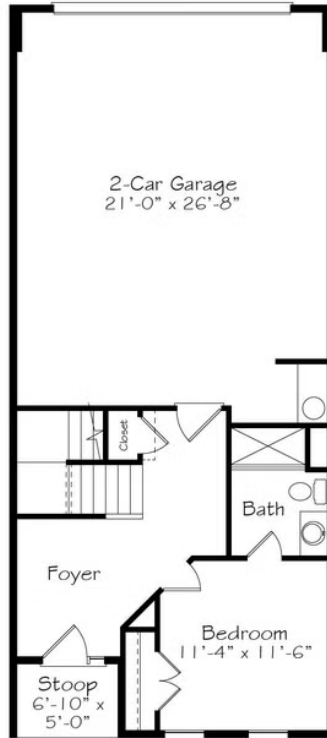

UNDER CONSTRUCTION

Home Priced At
\$399,990

Plan: Barreto

Elevation: A

 2,522+ Sq. Ft.

 4 Bedrooms

 3.5 Bathrooms

The Barreto is rightfully named and inspired by our Hero SFC Elis Barreto and Hero Home #22. This Hero Townhome stands three stories tall, and proud, with luxurious details that make you appreciate every day in this home. With a 2-car garage, entry level guest suite, and open living space, the possibilities are not only endless but flexible for any lifestyle. Tucked away on the third floor is the suite, with two additional bedrooms, a spacious laundry room and ample closets! This townhouse has been upgrade with designer curated interior package Yin & Yang.

First Floor

Second Floor

Third Floor