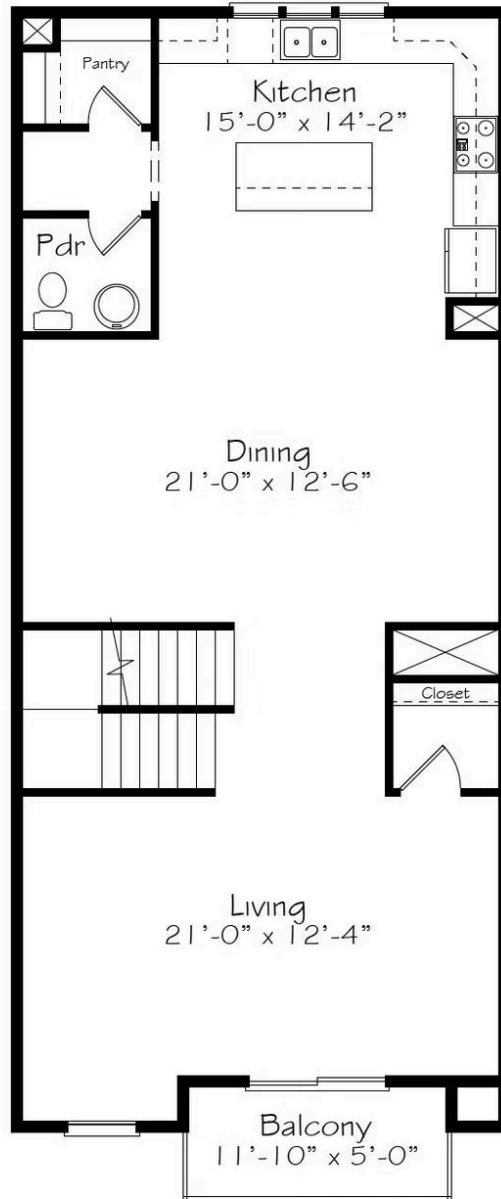

UNDER CONSTRUCTION

Home Priced At
\$425,000

Plan: Barreto

Elevation: C

 2,522+ Sq. Ft.

 4 Bedrooms

 3.5 Bathrooms

The Barreto is rightfully named and inspired by our Hero SFC Elis Barreto and Hero Home #22. This Hero Townhome stands three stories tall, and proud, with luxurious details that make you appreciate every day in this home. With a 2-car garage, ground floor guest suite, and open living space, the possibilities are not only endless but flexible for any lifestyle. Tucked away on the third floor is the primary suite, with two additional bedrooms, a spacious laundry room and ample closets!

First Floor

Second Floor

Third Floor