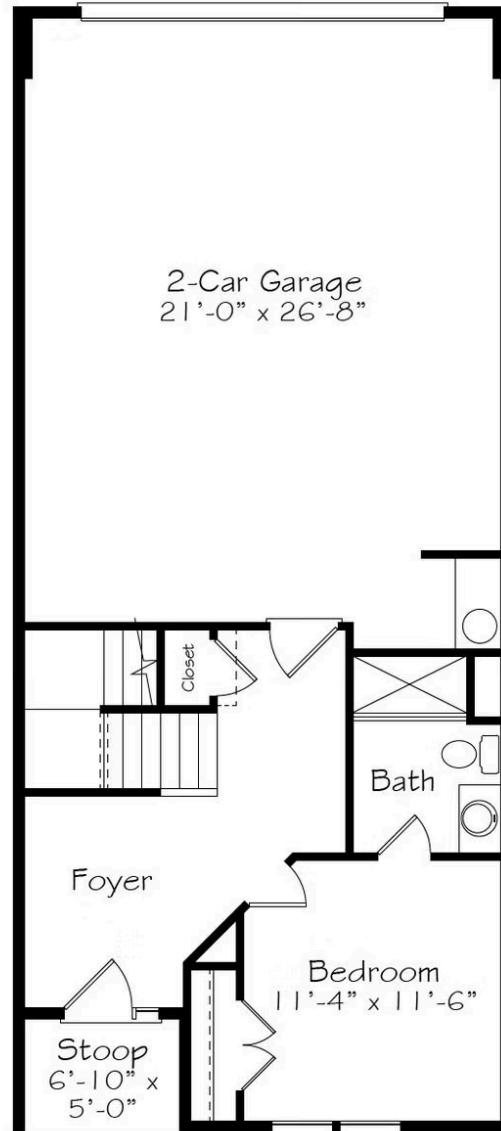

UNDER CONSTRUCTION

Home Priced At
\$425,000

Plan: Barreto

Elevation: C

 2,522+ Sq. Ft.

 4 Bedrooms

 3.5 Bathrooms

The Barreto is rightfully named and inspired by our Hero SFC Elis Barreto and Hero Home #22. This Hero Townhome stands three stories tall, and proud, with luxurious details that make you appreciate every day in this home. With a 2-car garage, ground floor guest suite, and open living space, the possibilities are not only endless but flexible for any lifestyle. Tucked away on the third floor is the primary suite, with two additional bedrooms, a spacious laundry room and ample closets!

First Floor

Second Floor

Third Floor