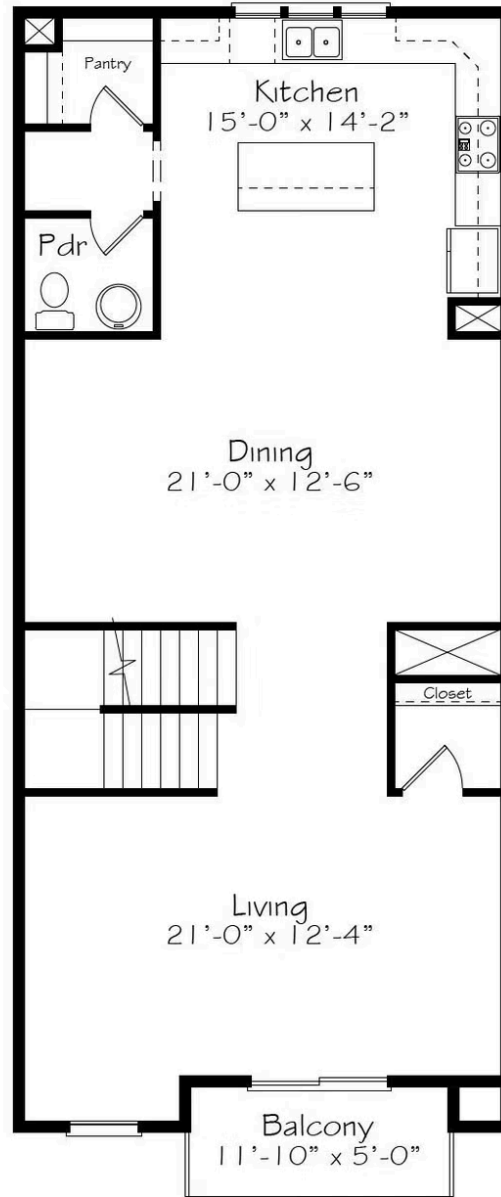

Priced From
\$405,990

3 Elevations Available

-  **2,497+ Sq. Ft.**
-  **3 - 4 Bedrooms**
-  **2.5 - 3.5 Bathrooms**
-  **2 Car Garage**

The Barreto is rightfully named and inspired by our Hero SFC Elis Barreto and Hero Home #22. This Hero Townhome stands three stories tall, and proud, with luxurious details that make you appreciate every day in this home. With a 2-car garage, media room, and open living space, the possibilities are not only endless but flexible for any lifestyle. Tucked away on the third floor is the suite, with two additional bedrooms, a spacious laundry room and ample closets!

A

B

C

All square footage is approximate. Renderings are artist's conceptions and may vary slightly from the actual home. Homes may be built in reverse of plans shown, depending on site conditions. Minor architectural changes may be made occasionally at the option of the builder. Please contact your Sales Consultant for details.

First Floor

Second Floor

All square footage is approximate. Renderings are artist's conceptions and may vary slightly from the actual home. Homes may be built in reverse of plans shown, depending on site conditions. Minor architectural changes may be made occasionally at the option of the builder. Please contact your Sales Consultant for details.

Third Floor