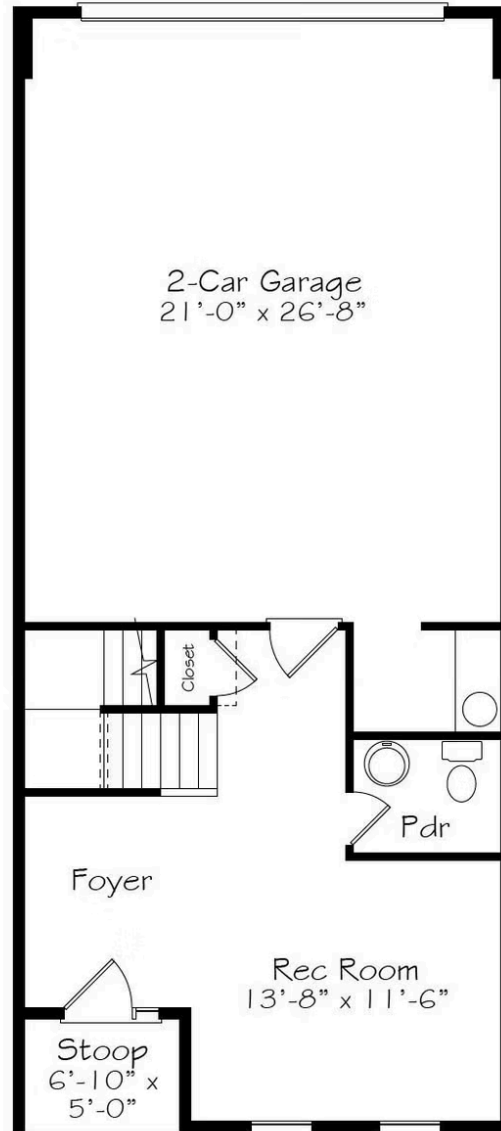

Priced From
\$405,990

3 Elevations Available

-  **2,497+ Sq. Ft.**
-  **3 - 4 Bedrooms**
-  **2.5 - 3.5 Bathrooms**
-  **2 Car Garage**

The Barreto is rightfully named and inspired by our Hero SFC Elis Barreto and Hero Home #22. This Hero Townhome stands three stories tall, and proud, with luxurious details that make you appreciate every day in this home. With a 2-car garage, media room, and open living space, the possibilities are not only endless but flexible for any lifestyle. Tucked away on the third floor is the suite, with two additional bedrooms, a spacious laundry room and ample closets!

A

B

C

All square footage is approximate. Renderings are artist's conceptions and may vary slightly from the actual home. Homes may be built in reverse of plans shown, depending on site conditions. Minor architectural changes may be made occasionally at the option of the builder. Please contact your Sales Consultant for details.

First Floor

Second Floor

All square footage is approximate. Renderings are artist's conceptions and may vary slightly from the actual home. Homes may be built in reverse of plans shown, depending on site conditions. Minor architectural changes may be made occasionally at the option of the builder. Please contact your Sales Consultant for details.

Third Floor