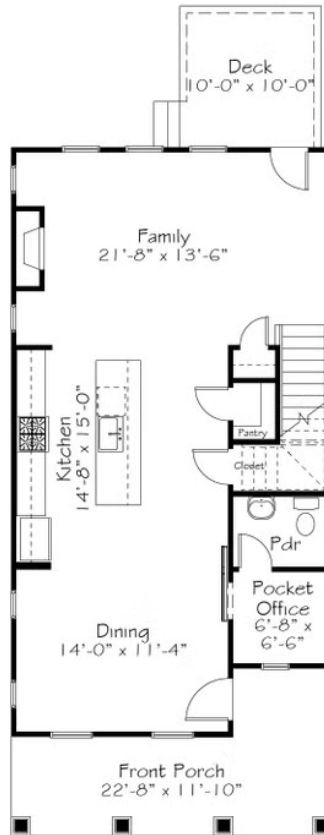

UNDER CONSTRUCTION

Home Priced At
\$429,560

Plan: Double Dutch
Elevation: A

 1,801+ Sq. Ft.

 3 Bedrooms

 2.5 Bathrooms

Like the classic playground game, this home has style and flow to go along with its curated interior design package "Snoop & Martha"! The gracious front porch welcomes you into the open floor plan. The kitchen is central with an oversized island. Tucked away behind a barn door is a pocket office perfect for those last minute zoom meetings or a cozy space for the dog! Upstairs you'll find your Primary Suite, Laundry Room, and mirroring secondary bedrooms for double the fun!

First Floor

Second Floor