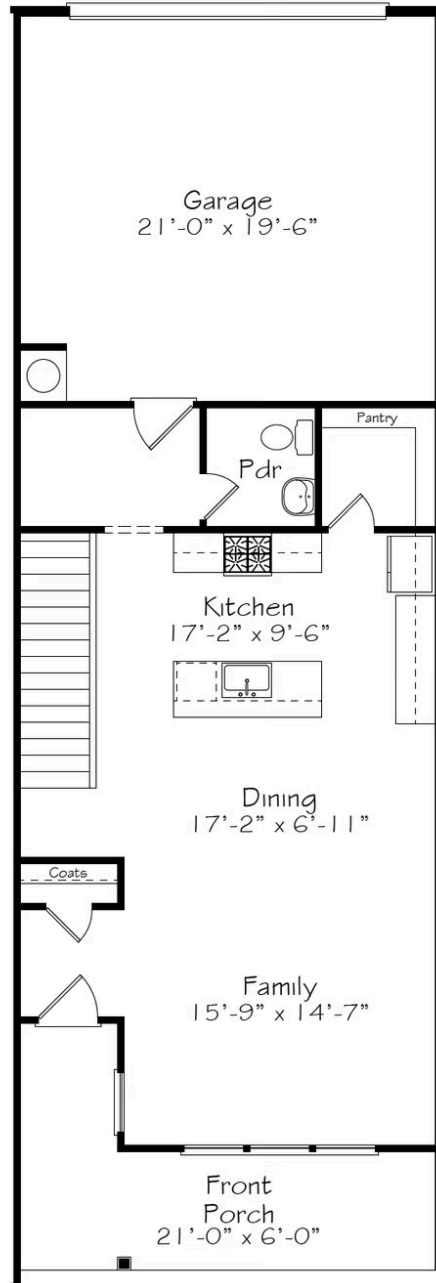

Home Priced At
\$361,120

Plan: Someway, Somehow

Elevation: A

 2,059+ Sq. Ft.

 3 Bedrooms

 2.5 Bathrooms

One of the best Duets of all time, Marvin Gaye & Tammi Terrell's "Ain't No Mountain High Enough" is just the inspiration we need to live our best life and conquer anything that stands in our way. Another famous duo, **Romeo & Juliet** make themselves known here as the inspiration behind our curated interior design package. This two-story townhome functions without friction, restoring your energy for those hills that you're climbing. Featuring a two-car garage, mudroom and an open floor plan Kitchen, Dining Room and Family Room, the first floor lives and breathes with connection in mind. Upstairs is where you'll find your Primary suite, where there is nothing keeping you from getting to that shower, babe. If you're ever in trouble, your walk-in closets will be there for you in a double. Speaking of double - there are two additional bedrooms, a bathroom and a laundry room that just makes sense. Where ever you are, I'll be there when you want me. Someway, somehow.

All square footage is approximate. Renderings are artist's conceptions and may vary slightly from the actual home. Homes may be built in reverse of plans shown, depending on site conditions. Minor architectural changes may be made occasionally at the option of the builder. Please contact your Sales Consultant for details.

First Floor

All square footage is approximate. Renderings are artist's conceptions and may vary slightly from the actual home. Homes may be built in reverse of plans shown, depending on site conditions. Minor architectural changes may be made occasionally at the option of the builder. Please contact your Sales Consultant for details.

Second Floor