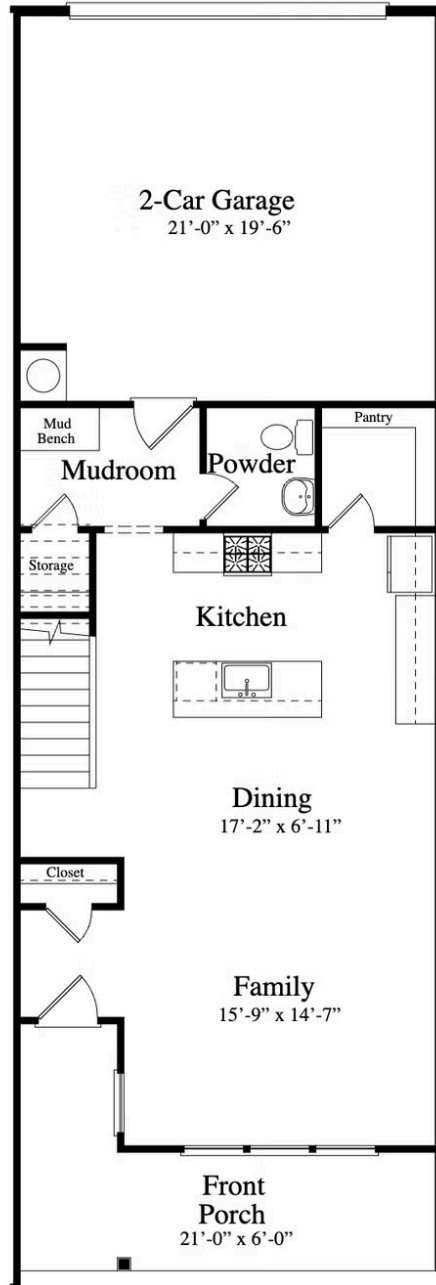

UNDER CONSTRUCTION

Home Priced At
\$349,620

Plan: Someway, Somehow

Elevation: A

 2,059+ Sq. Ft. 3 Bedrooms 2.5 Bathrooms

One of the best Duets of all time, Marvin Gaye & Tammi Terrell's "Ain't No Mountain High Enough" is just the inspiration we need to live our best life and conquer anything that stands in our way. This two-story townhome functions without friction, restoring your energy for those hills that you're climbing. Featuring a two-car garage, mudroom and an open floor plan Kitchen, Dining Room and Family Room, the first floor lives and breathes with connection in mind. And with the Cream & Sugar interior design package - think soothing neutrals, light tones, and soft finishes - you'll feel like you've added just the right amount of sweetness to your everyday routine. Upstairs is where you'll find your Primary suite, where there is nothing keeping you from getting to that shower, babe. If you're ever in trouble, your walk-in closets will be there for you in a double. Speaking of double - there are two additional bedrooms, a bathroom and a laundry room that just makes sense. Where ever you are, I'll be there when you want me. Someway, somehow.

First Floor

All square footage is approximate. Renderings are artist's conceptions and may vary slightly from the actual home. Homes may be built in reverse of plans shown, depending on site conditions. Minor architectural changes may be made occasionally at the option of the builder. Please contact your Sales Consultant for details.

Second Floor