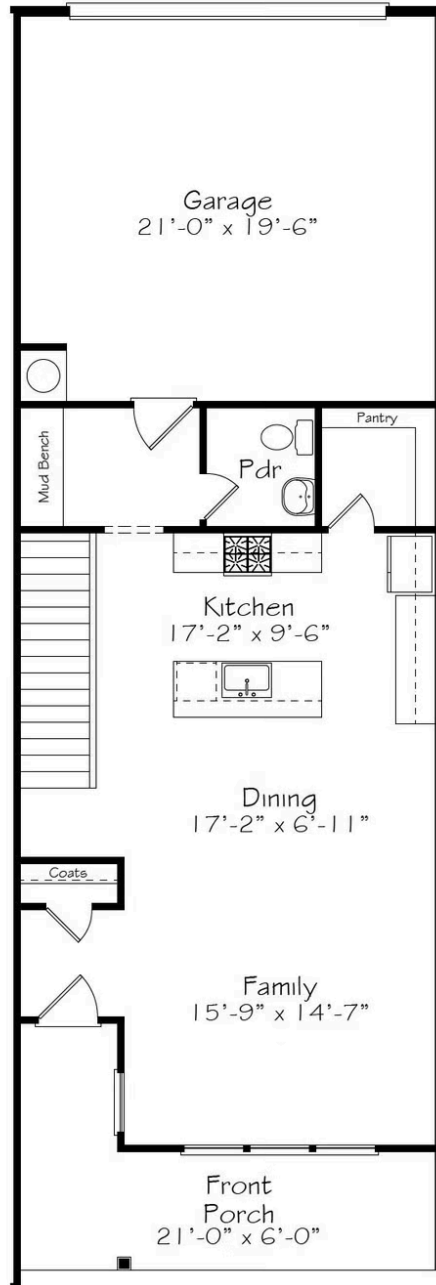

UNDER CONSTRUCTION

Home Priced At
\$374,370

Plan: Someway, Somehow
Elevation: B

 2,059+ Sq. Ft.

 3 Bedrooms

 2.5 Bathrooms

One of the best Duets of all time, Marvin Gaye & Tammi Terrell's "Ain't No Mountain High Enough" is just the inspiration we need to live our best life and conquer anything that stands in our way. This two-story townhome functions without friction, restoring your energy for those hills that you're climbing. Featuring a two-car garage, mudroom (with a bench) and an open floor plan upgraded Kitchen, Dining Room and Family Room, the first floor lives and breathes with connection in mind. Upstairs is where you'll find your Primary suite, where there is nothing keeping you from getting to that shower, babe. If you're ever in trouble, your walk-in closets will be there for you in a double. Speaking of double - there are two additional bedrooms, a bathroom and a laundry room that just makes sense. This entire house has been upgraded with the Diamonds and Pearl designer-curated interior package. Wherever you are, I'll be there when you want me. Someway, somehow.

First Floor

All square footage is approximate. Renderings are artist's conceptions and may vary slightly from the actual home. Homes may be built in reverse of plans shown, depending on site conditions. Minor architectural changes may be made occasionally at the option of the builder. Please contact your Sales Consultant for details.

Second Floor