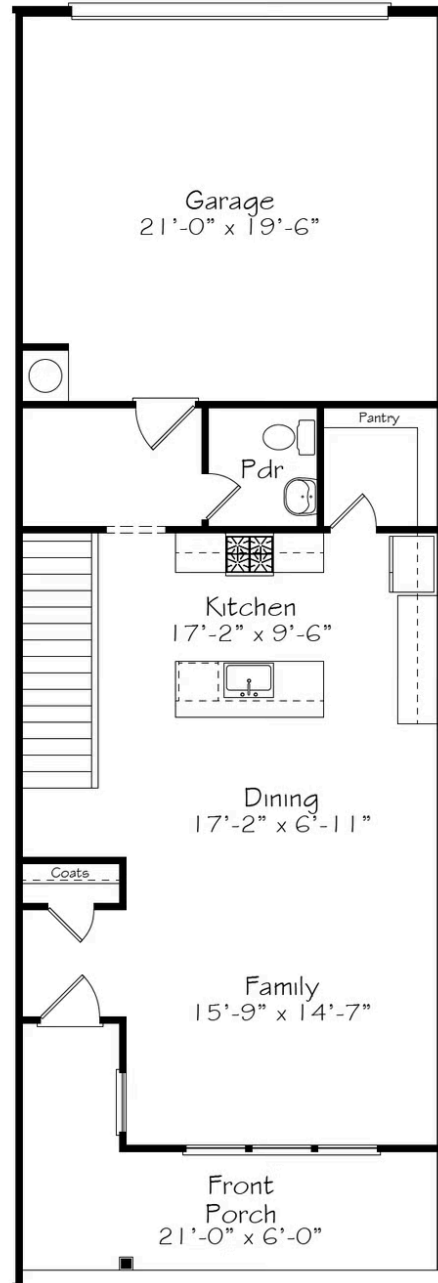

 3 Bedrooms

 2.5 Bathrooms

 2 Car Garage

One of the best Duets of all time, Marvin Gaye & Tammi Terrell's "Ain't No Mountain High Enough" is just the inspiration we need to live our best life and conquer anything that stands in our way. This two-story townhome functions without friction, restoring your energy for those hills that you're climbing. Featuring a two-car garage, mudroom and an open floor plan Kitchen, Dining Room and Family Room, the first floor lives and breathes with connection in mind. Upstairs is where you'll find your Primary suite, where there is nothing keeping you from getting to that shower, babe. If you're ever in trouble, your walk-in closets will be there for you in a double. Speaking of double - there are two additional bedrooms, a bathroom and a laundry room that just makes sense. Where ever you are, I'll be there when you want me. Someway, somehow.

A

B

C

All square footage is approximate. Renderings are artist's conceptions and may vary slightly from the actual home. Homes may be built in reverse of plans shown, depending on site conditions. Minor architectural changes may be made occasionally at the option of the builder. Please contact your Sales Consultant for details.

First Floor

All square footage is approximate. Renderings are artist's conceptions and may vary slightly from the actual home. Homes may be built in reverse of plans shown, depending on site conditions. Minor architectural changes may be made occasionally at the option of the builder. Please contact your Sales Consultant for details.

Second Floor