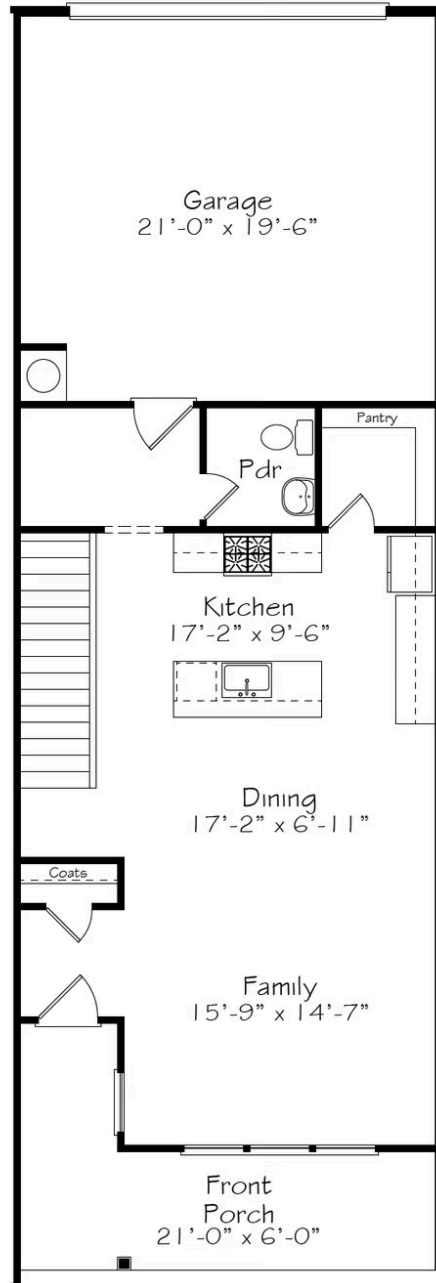

One of the best Duets of all time, Marvin Gaye & Tammi Terrell's "Ain't No Mountain High Enough" is just the inspiration we need to live our best life and conquer anything that stands in our way. This two-story townhome functions without friction, restoring your energy for those hills that you're climbing. Featuring a two-car garage, mudroom and an open floor plan Kitchen, Dining Room and Family Room, the first floor lives and breathes with connection in mind. Upstairs is where you'll find your Primary suite, where there is nothing keeping you from getting to that shower, babe. If you're ever in trouble, your walk-in closets will be there for you in a double. Speaking of double - there are two additional bedrooms, a bathroom and a laundry room that just makes sense. Where ever you are, I'll be there when you want me. Someway, somehow.

A

B

C

All square footage is approximate. Renderings are artist's conceptions and may vary slightly from the actual home. Homes may be built in reverse of plans shown, depending on site conditions. Minor architectural changes may be made occasionally at the option of the builder. Please contact your Sales Consultant for details.

## First Floor

All square footage is approximate. Renderings are artist's conceptions and may vary slightly from the actual home. Homes may be built in reverse of plans shown, depending on site conditions. Minor architectural changes may be made occasionally at the option of the builder. Please contact your Sales Consultant for details.

## Second Floor