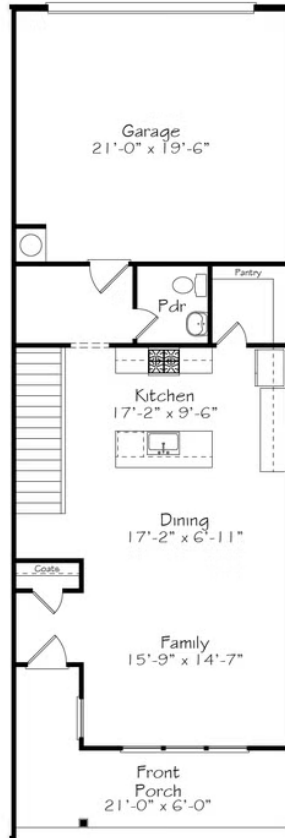

Someway, Somehow

Allen Park

Priced From
\$340,000

4 Elevations Available

 2,059+ Sq. Ft.

 3 Bedrooms

 2.5 Bathrooms

 2 Car Garage

One of the best Duets of all time, Marvin Gaye & Tammi Terrell's "Ain't No Mountain High Enough" is just the inspiration we need to live our best life and conquer anything that stands in our way. This two-story townhome functions without friction, restoring your energy for those hills that you're climbing. Featuring a two-car garage, mudroom and an open floor plan Kitchen, Dining Room and Family Room, the first floor lives and breathes with connection in mind. Upstairs is where you'll find your Primary suite, where there is nothing keeping you from getting to that shower, babe. If you're ever in trouble, your walk-in closets will be there for you in a double. Speaking of double - there are two additional bedrooms, a bathroom and a laundry room that just makes sense. Where ever you are, I'll be there when you want me. Someway, somehow.

A

B

C

All square footage is approximate. Renderings are artist's conceptions and may vary slightly from the actual home. Homes may be built in reverse of plans shown, depending on site conditions. Minor architectural changes may be made occasionally at the option of the builder. Please contact your Sales Consultant for details.

First Floor

Second Floor