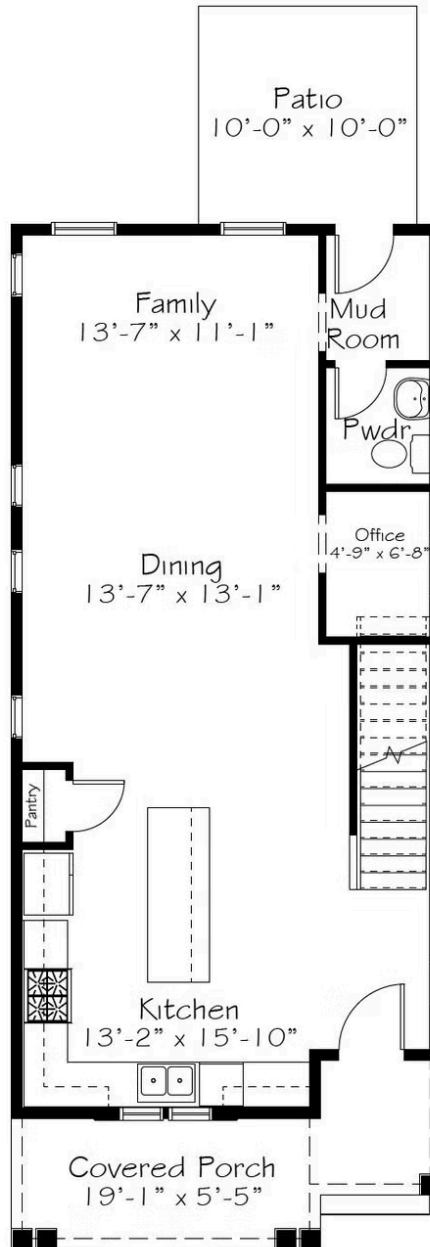

UNDER CONSTRUCTION

Home Priced At
\$394,990

Plan: Creator

Elevation: A

 1,653+ Sq. Ft. 3 Bedrooms 2.5 Bathrooms

Calling all the big dreamers and even bigger doers - this one is for you. The Creator embodies the start from scratch mentality with purposeful spaces designed just for you. A mudroom to help you unload from the day, a pocket office for focus and productivity and a large kitchen for experimenting with new recipes or inviting friends over for takeout from that new place you've all been wanting to try! Upstairs two bedrooms connect through a shared bath. The hallway offers a laundry closet perfect for a stacking washer/dryer. And down the hall, your oasis awaits in the Primary suite, with a shower large enough to dream of your next big idea and a walk-in closet that rivals those newly inspired grand plans. This home has been completely upgraded with our designer-curated interior package, Cream & Sugar.

First Floor

All square footage is approximate. Renderings are artist's conceptions and may vary slightly from the actual home. Homes may be built in reverse of plans shown, depending on site conditions. Minor architectural changes may be made occasionally at the option of the builder. Please contact your Sales Consultant for details.

Second Floor