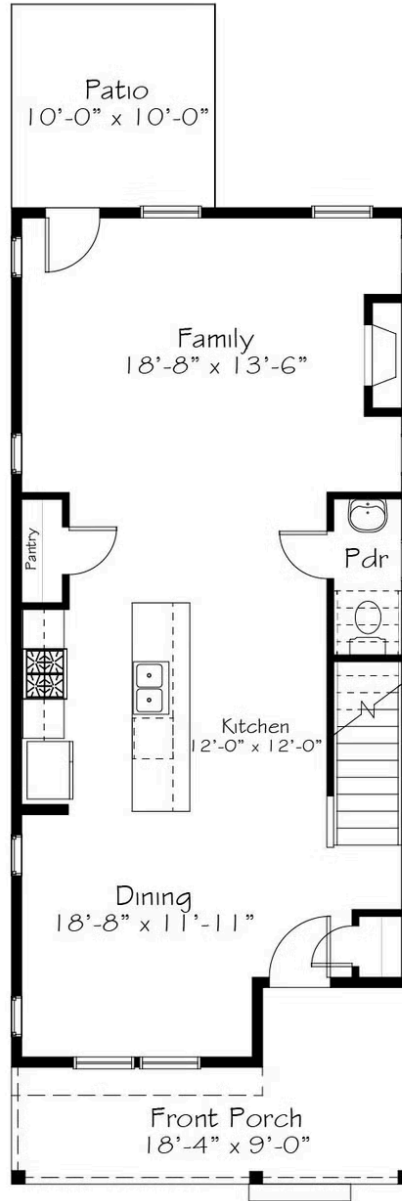

MOVE-IN READY

Home Priced At  
**\$394,990**

Plan: Activist

Elevation: A

 1,580+ Sq. Ft. 3 Bedrooms 2.5 Bathrooms

Inspired by those unwilling to settle for the status quo, the Activist plan welcomes you home to restore your energy and reconnect with your purpose. A free flowing first floor anchored by an enormous, upgraded kitchen island allows connectivity at every turn. Front to back and side to side, this kitchen is command central (and nicely appointed.) Upstairs the space divides nicely to accommodate a roomy primary suite, complete with en-suite bath and double closets on one side and two equally sized secondary bedrooms with hall bath and laundry closet on the other. Room for everyone to rest, recover and rally for the next day. This home features our Luke & Leia designer-curated interior package, that upgrades the entire house and gets you in the mental headspace to fight... for your rights!

## First Floor

All square footage is approximate. Renderings are artist's conceptions and may vary slightly from the actual home. Homes may be built in reverse of plans shown, depending on site conditions. Minor architectural changes may be made occasionally at the option of the builder. Please contact your Sales Consultant for details.

## Second Floor