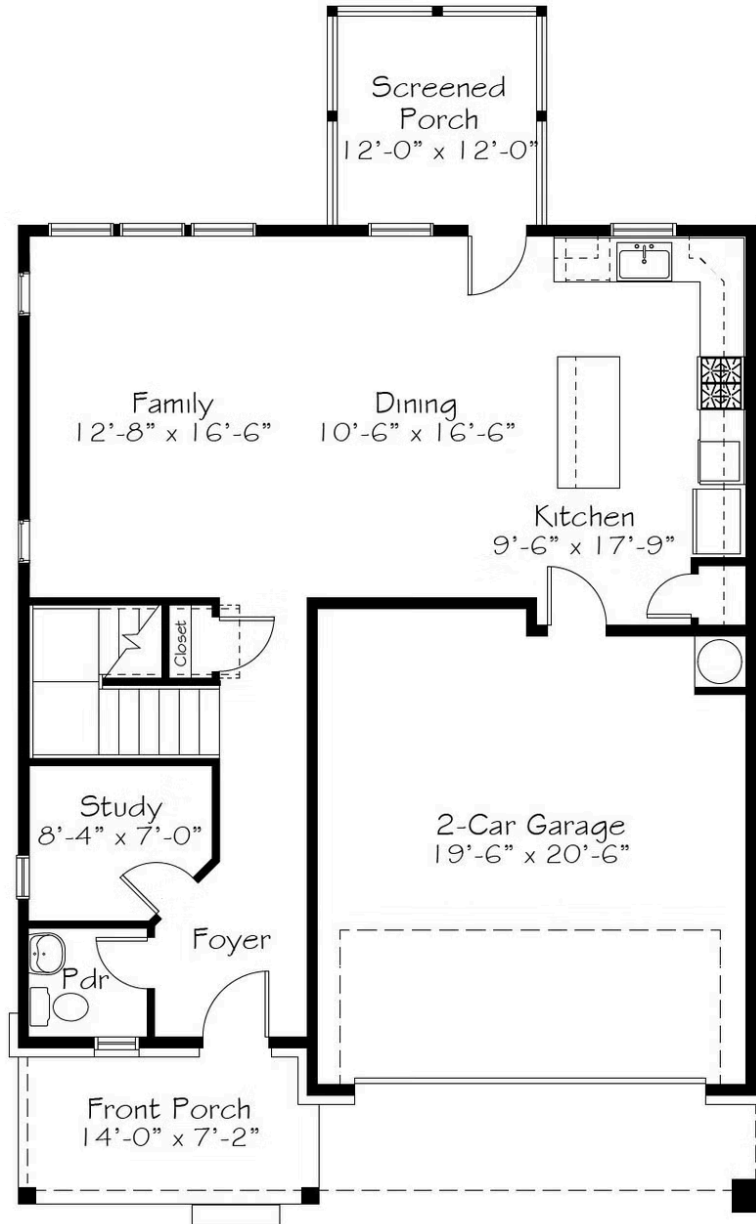

MOVE-IN READY

Home Priced At
\$509,990

Plan: Happy

Elevation: C

 2,086+ Sq. Ft.

 3 Bedrooms

 2.5 Bathrooms

In the words of Pharrell, “clap along if you feel like a room without a roof!” Even though every room in this home has a roof, it still makes us happy enough to clap along. First, we’re clapping for the stunning gourmet kitchen that seamlessly flows into a spacious Family Room, stretching the entire width of the home - perfect for gatherings and game nights. Then there’s the enclosed pocket office tucked by the powder room, so you can stay productive even when staying hydrated. And how about a screened porch? It’s the ideal spot for fresh air and relaxation, rain or shine. The applause doesn’t stop there! Upstairs, you’ll find 3 bedrooms, with room for everyone to find their own happiness. Plus, with the Diamonds & Pearls curated interior package, every detail shines with timeless elegance.

First Floor

All square footage is approximate. Renderings are artist's conceptions and may vary slightly from the actual home. Homes may be built in reverse of plans shown, depending on site conditions. Minor architectural changes may be made occasionally at the option of the builder. Please contact your Sales Consultant for details.

Second Floor