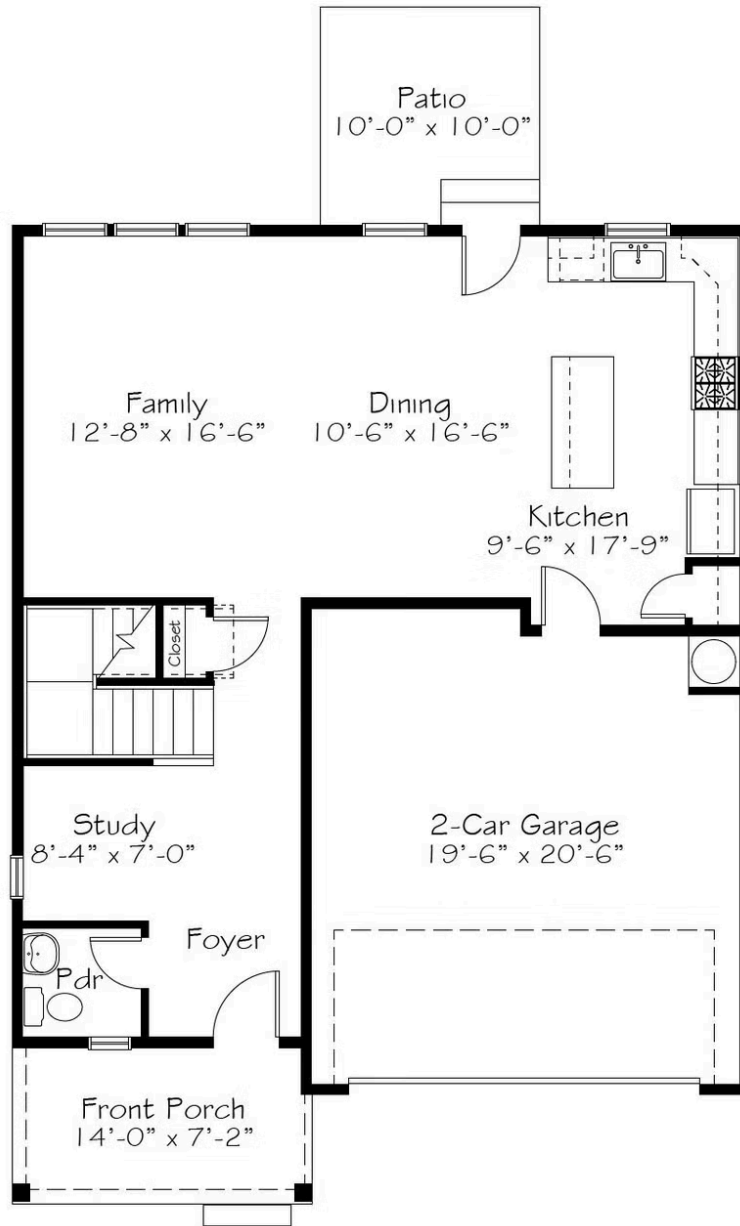

Priced From
\$459,990

3 Elevations Available

-  2,084+ Sq. Ft.
-  3 - 4 Bedrooms
-  2.5 - 3 Bathrooms
-  2 Car Garage

In the words of singer songwriter, Pharrell 'clap along if you feel like a room without a roof!' Even though every room in this home has a roof, it still makes us Happy enough to clap along. First we clap for a Kitchen - Family Room spread that spans the entire width of the home. Then we clap for a pocket office on the main floor next to the powder room so you can stay productive even when you're well hydrated. And finally a round of applause for the second floor where you can choose 3 or 4 bedrooms and there's space for everyone to find their own Happy.

A

B

C

All square footage is approximate. Renderings are artist's conceptions and may vary slightly from the actual home. Homes may be built in reverse of plans shown, depending on site conditions. Minor architectural changes may be made occasionally at the option of the builder. Please contact your Sales Consultant for details.