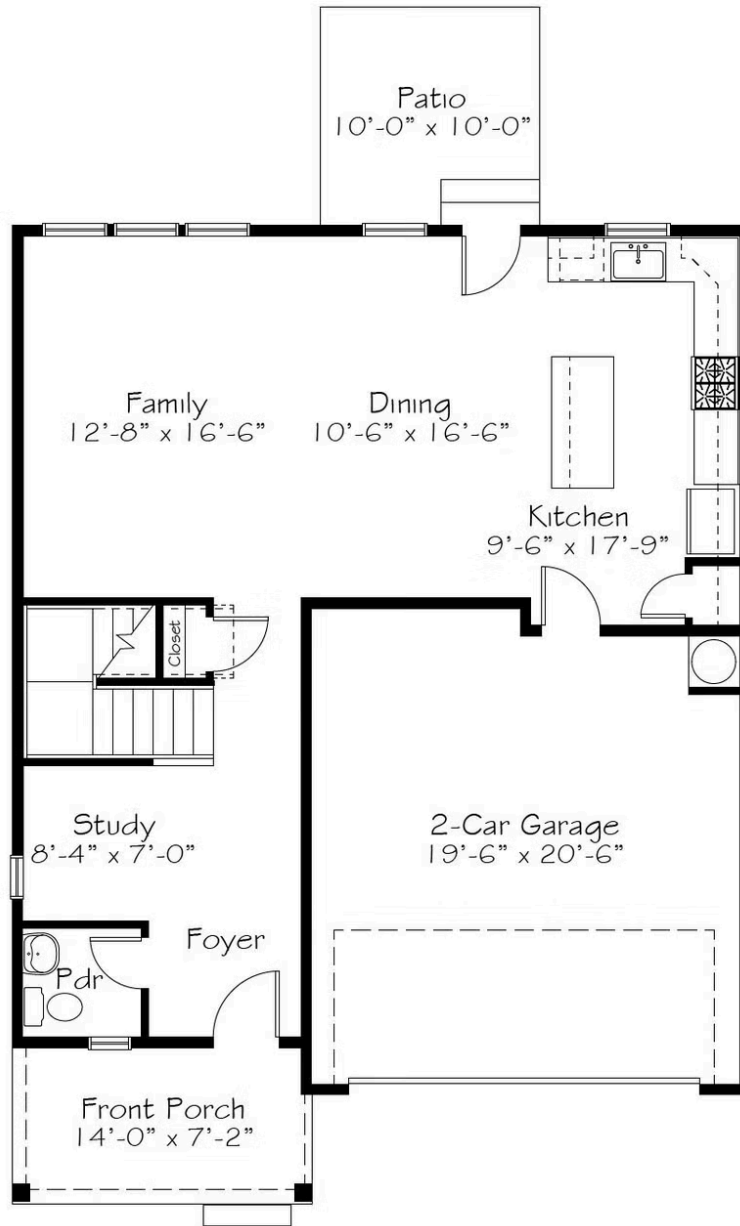

Priced From
\$459,990

3 Elevations Available

-  **2,084+ Sq. Ft.**
-  **3 - 4 Bedrooms**
-  **2.5 - 3 Bathrooms**
-  **2 Car Garage**

In the words of singer songwriter, Pharrell 'clap along if you feel like a room without a roof!' Even though every room in this home has a roof, it still makes us Happy enough to clap along. First we clap for a Kitchen - Family Room spread that spans the entire width of the home. Then we clap for a pocket office on the main floor next to the powder room so you can stay productive even when you're well hydrated. And finally a round of applause for the second floor where you can choose 3 or 4 bedrooms and there's space for everyone to find their own Happy.

A

B

C

All square footage is approximate. Renderings are artist's conceptions and may vary slightly from the actual home. Homes may be built in reverse of plans shown, depending on site conditions. Minor architectural changes may be made occasionally at the option of the builder. Please contact your Sales Consultant for details.