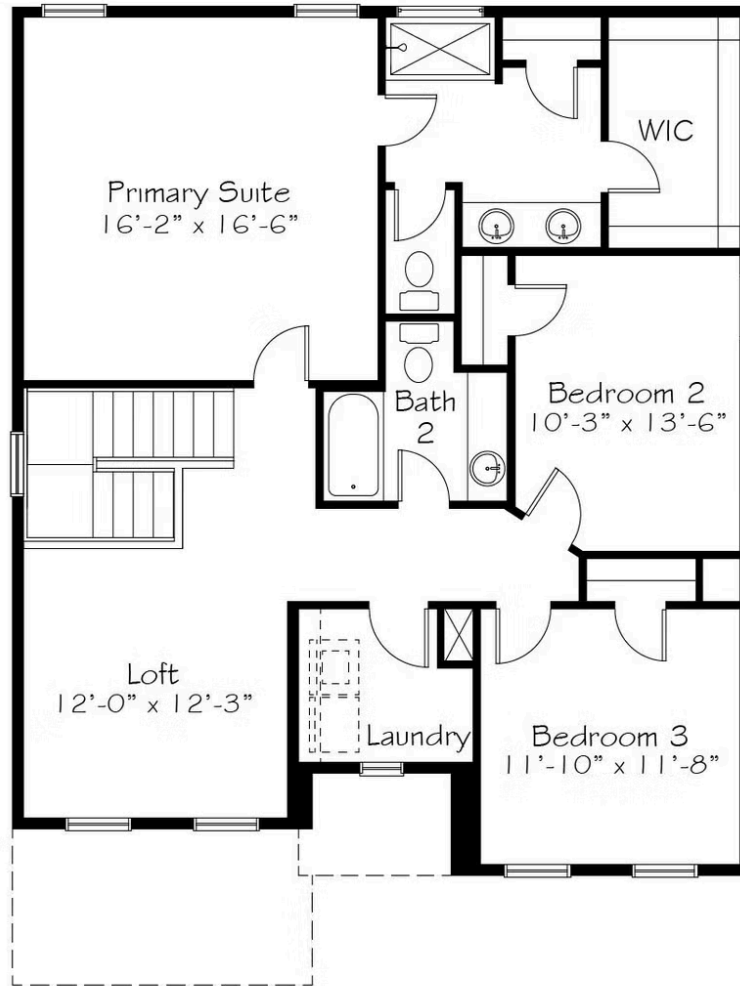

All square footage is approximate. Renderings are artist's conceptions and may vary slightly from the actual home. Homes may be built in reverse of plans shown, depending on site conditions. Minor architectural changes may be made occasionally at the option of the builder. Please contact your Sales Consultant for details.