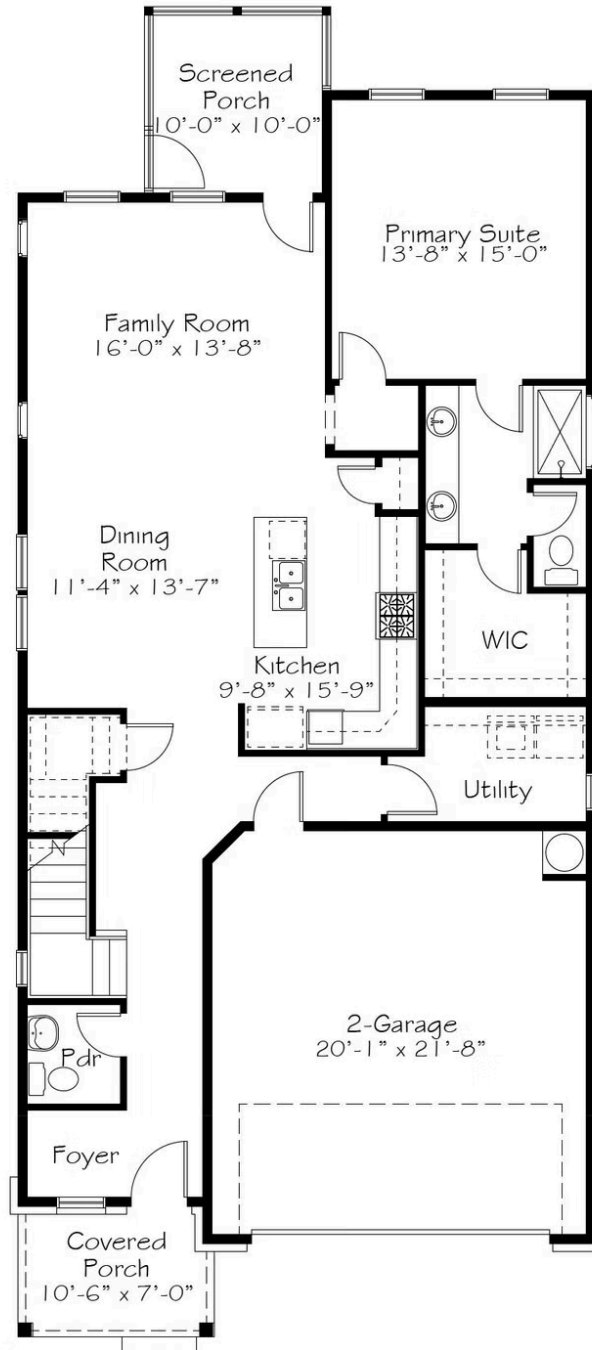

MOVE-IN READY

Home Priced At
\$539,990

Plan: Bliss

 2,489+ Sq. Ft.

 4 Bedrooms

 3.5 Bathrooms

When you're looking for a home that's not too big and not too small. With a Primary Suite on the main floor but room for kids or guests upstairs. And it would be cool if the bathroom connected to both secondary bedrooms. Ooh, and maybe a loft space upstairs for another gathering space? Also storage is a must. And what if it had an open first floor with a gourmet kitchen that was perfect for entertaining? And laundry on the main floor too? A screened porch for cool fall evenings? Sounds Bliss(ful), right? That's because it is.

First Floor

All square footage is approximate. Renderings are artist's conceptions and may vary slightly from the actual home. Homes may be built in reverse of plans shown, depending on site conditions. Minor architectural changes may be made occasionally at the option of the builder. Please contact your Sales Consultant for details.

Second Floor

All square footage is approximate. Renderings are artist's conceptions and may vary slightly from the actual home. Homes may be built in reverse of plans shown, depending on site conditions. Minor architectural changes may be made occasionally at the option of the builder. Please contact your Sales Consultant for details.