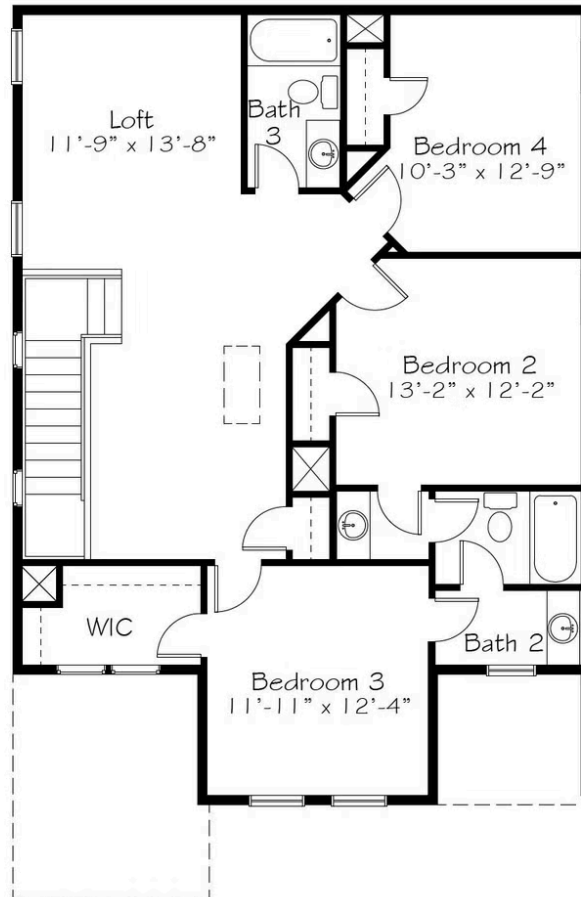

MOVE-IN READY

Home Priced At
\$539,990

Plan: Bliss

 2,489+ Sq. Ft.

 4 Bedrooms

 3.5 Bathrooms

When you're looking for a home that's not too big and not too small. With a Primary Suite on the main floor but room for kids or guests upstairs. And it would be cool if the bathroom connected to both secondary bedrooms. Ooh, and maybe a loft space upstairs for another gathering space? Also storage is a must. And what if it had an open first floor with a gourmet kitchen that was perfect for entertaining? And laundry on the main floor too? A screened porch for cool fall evenings? Sounds Bliss(ful), right? That's because it is.

First Floor

All square footage is approximate. Renderings are artist's conceptions and may vary slightly from the actual home. Homes may be built in reverse of plans shown, depending on site conditions. Minor architectural changes may be made occasionally at the option of the builder. Please contact your Sales Consultant for details.

Second Floor

All square footage is approximate. Renderings are artist's conceptions and may vary slightly from the actual home. Homes may be built in reverse of plans shown, depending on site conditions. Minor architectural changes may be made occasionally at the option of the builder. Please contact your Sales Consultant for details.