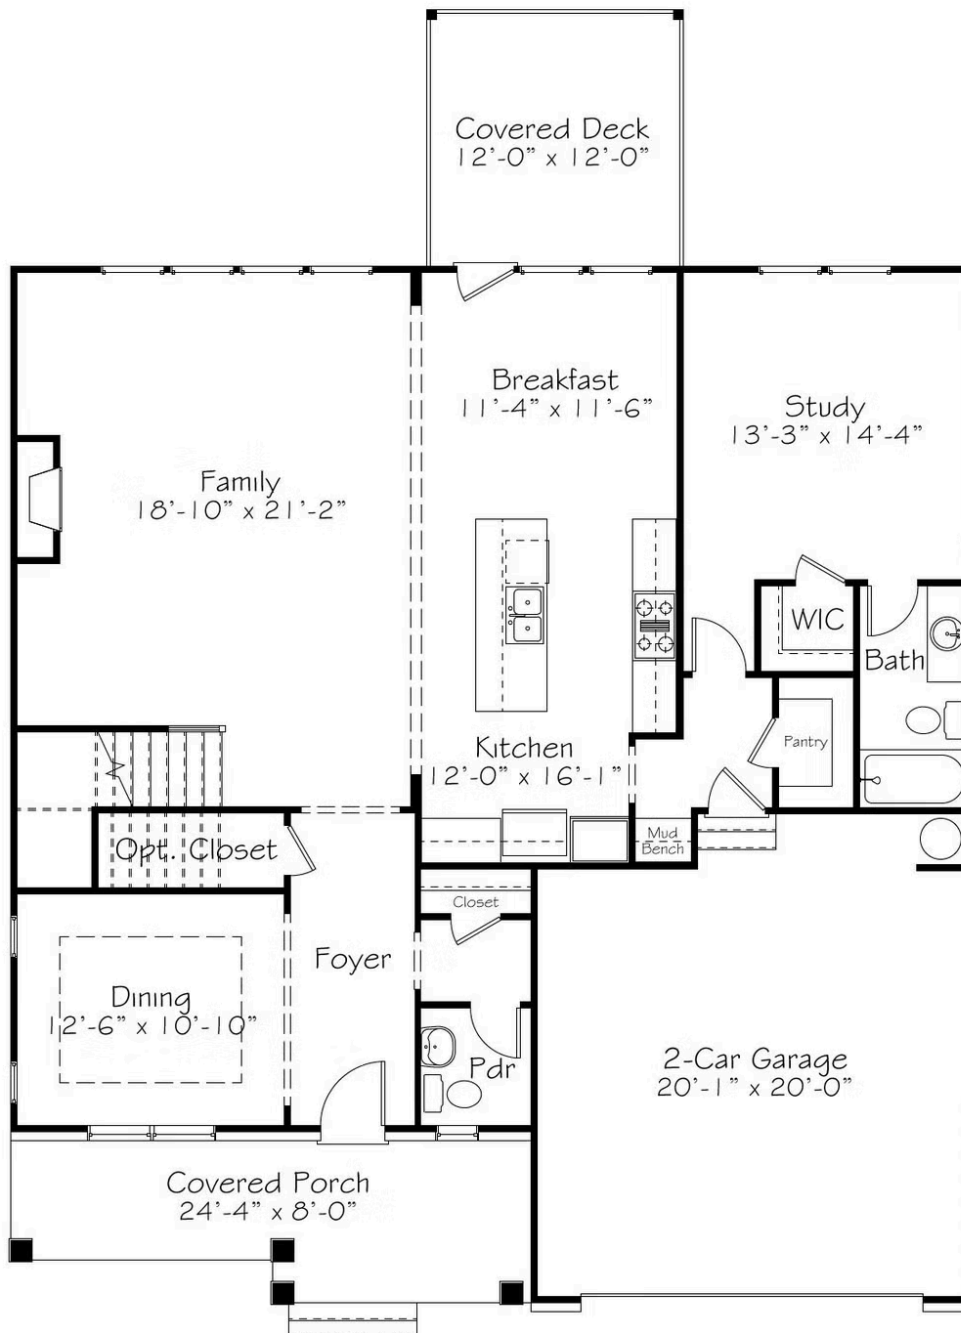

MOVE-IN READY

Home Priced At
\$684,990

Plan: Logical & Linear

 **3,515+ Sq. Ft.**

 **4 Bedrooms**

 **4.5 Bathrooms**

Some things in life just make sense. They are straightforward; like hot coffee in the morning, a good book on a rainy day, or blaring music on a road trip. In a group of friends, there's always the logical one - you know the one who keeps you out of trouble and makes the right decisions. The one who magically has it all together and offers sound advice - we all need a friend like that. We want you to come home and feel at ease here. There's space for everyone with a study, four bedrooms, 4.5 baths, a flexible loft space and a layout that brings in all the natural light. It just makes sense. So no more guessing - this is the home you belong in.

First Floor

All square footage is approximate. Renderings are artist's conceptions and may vary slightly from the actual home. Homes may be built in reverse of plans shown, depending on site conditions. Minor architectural changes may be made occasionally at the option of the builder. Please contact your Sales Consultant for details.

Second Floor

All square footage is approximate. Renderings are artist's conceptions and may vary slightly from the actual home. Homes may be built in reverse of plans shown, depending on site conditions. Minor architectural changes may be made occasionally at the option of the builder. Please contact your Sales Consultant for details.