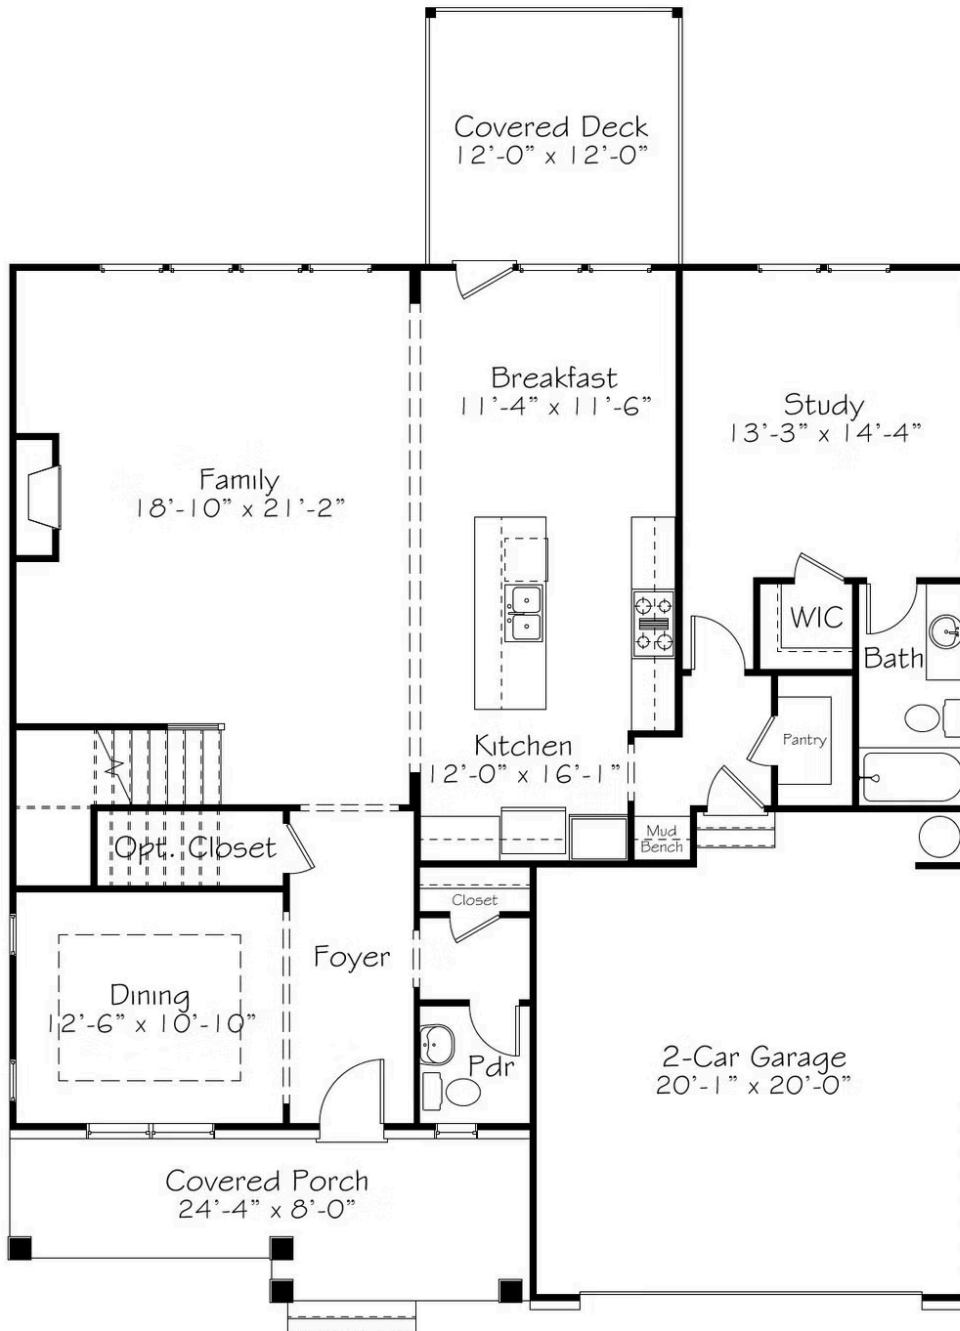

Home Priced At
\$699,990

Plan: Logical & Linear
Elevation: B

 **3,515+ Sq. Ft.**

 **4 Bedrooms**

 **4.5 Bathrooms**

Some things in life just make sense. They are straightforward; like hot coffee in the morning, a good book on a rainy day, or blaring music on a road trip. In a group of friends, there's always the logical one - you know the one who keeps you out of trouble and makes the right decisions. The one who magically has it all together and offers sound advice - we all need a friend like that. We want you to come home and feel at ease here. There's space for everyone with a study, four bedrooms, 4.5 baths, a flexible loft space and a layout that brings in all the natural light. It just makes sense. So no more guessing - this is the home you belong in.

All square footage is approximate. Renderings are artist's conceptions and may vary slightly from the actual home. Homes may be built in reverse of plans shown, depending on site conditions. Minor architectural changes may be made occasionally at the option of the builder. Please contact your Sales Consultant for details.

First Floor

All square footage is approximate. Renderings are artist's conceptions and may vary slightly from the actual home. Homes may be built in reverse of plans shown, depending on site conditions. Minor architectural changes may be made occasionally at the option of the builder. Please contact your Sales Consultant for details.