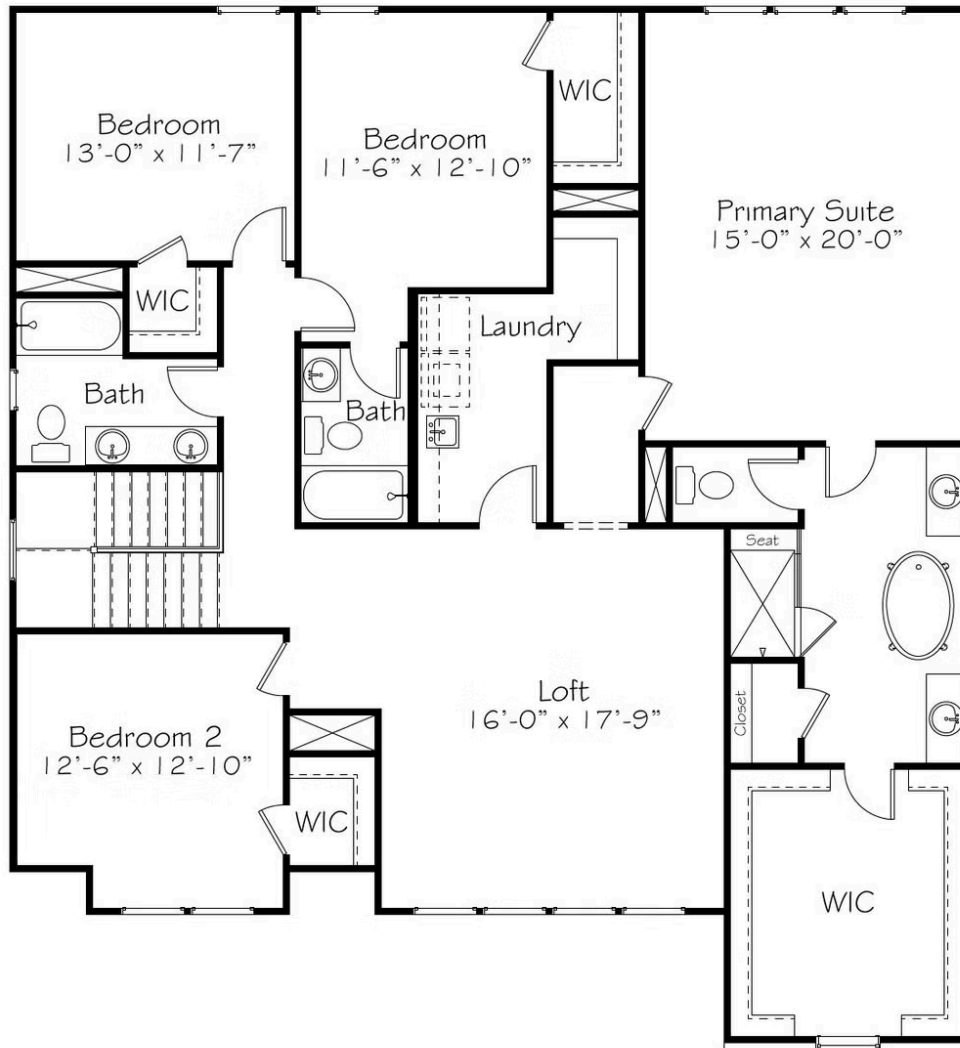

Second Floor

All square footage is approximate. Renderings are artist's conceptions and may vary slightly from the actual home. Homes may be built in reverse of plans shown, depending on site conditions. Minor architectural changes may be made occasionally at the option of the builder. Please contact your Sales Consultant for details.