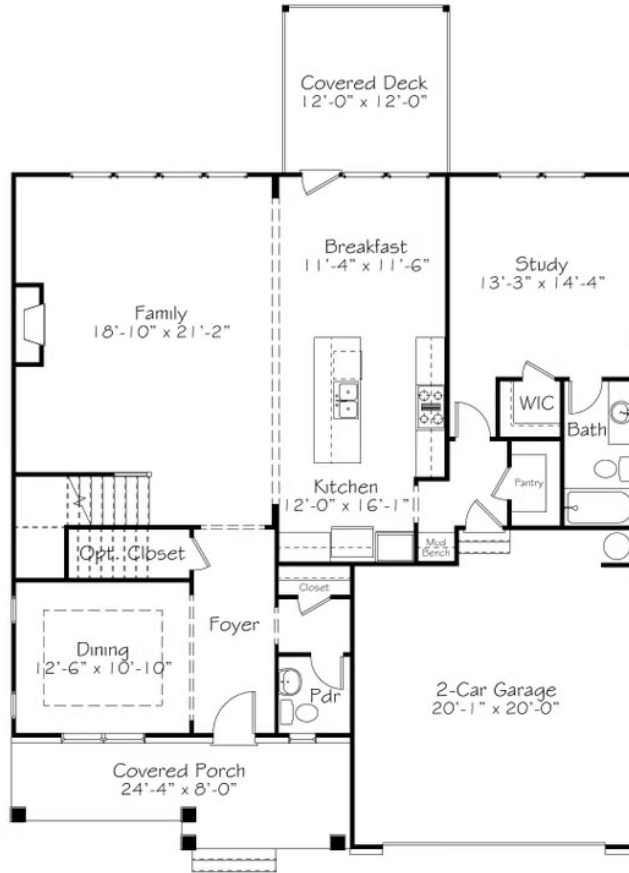

Home Priced At  
**\$699,990**

Plan: Logical & Linear  
Elevation: B

 **3,515+ Sq. Ft.**

 **4 Bedrooms**

 **4.5 Bathrooms**

Some things in life just make sense. They are straightforward; like hot coffee in the morning, a good book on a rainy day, or blaring music on a road trip. In a group of friends, there's always the logical one - you know the one who keeps you out of trouble and makes the right decisions. The one who magically has it all together and offers sound advice - we all need a friend like that. We want you to come home and feel at ease here. There's space for everyone with a study, four bedrooms, 4.5 baths, a flexible loft space and a layout that brings in all the natural light. It just makes sense. So no more guessing - this is the home you belong in.

## First Floor

## Second Floor