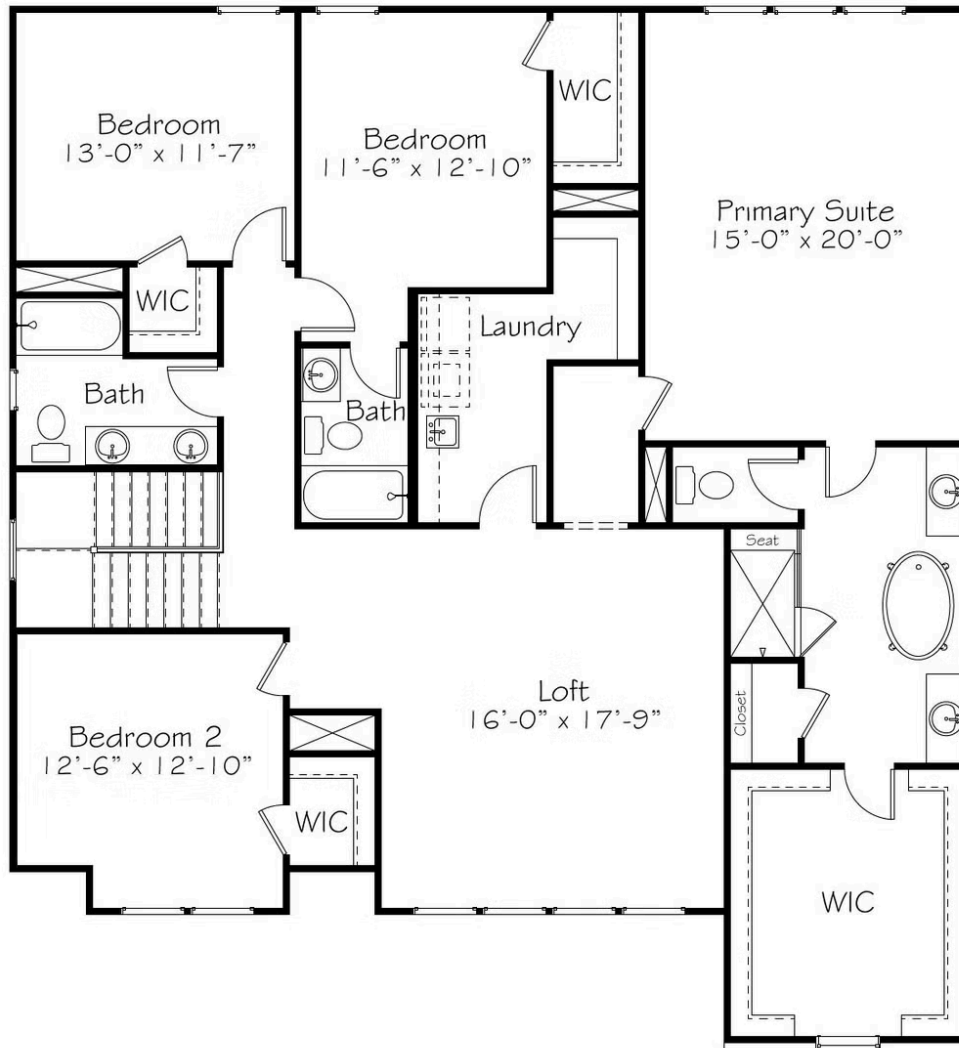

MOVE-IN READY

Home Priced At
\$684,990

Plan: Logical & Linear

 **3,515+ Sq. Ft.**

 **4 Bedrooms**

 **4.5 Bathrooms**

Some things in life just make sense. They are straightforward; like hot coffee in the morning, a good book on a rainy day, or blaring music on a road trip. In a group of friends, there's always the logical one - you know the one who keeps you out of trouble and makes the right decisions. The one who magically has it all together and offers sound advice - we all need a friend like that. We want you to come home and feel at ease here. There's space for everyone with a study, four bedrooms, 4.5 baths, a flexible loft space and a layout that brings in all the natural light. It just makes sense. So no more guessing - this is the home you belong in.

First Floor

All square footage is approximate. Renderings are artist's conceptions and may vary slightly from the actual home. Homes may be built in reverse of plans shown, depending on site conditions. Minor architectural changes may be made occasionally at the option of the builder. Please contact your Sales Consultant for details.

Second Floor

All square footage is approximate. Renderings are artist's conceptions and may vary slightly from the actual home. Homes may be built in reverse of plans shown, depending on site conditions. Minor architectural changes may be made occasionally at the option of the builder. Please contact your Sales Consultant for details.