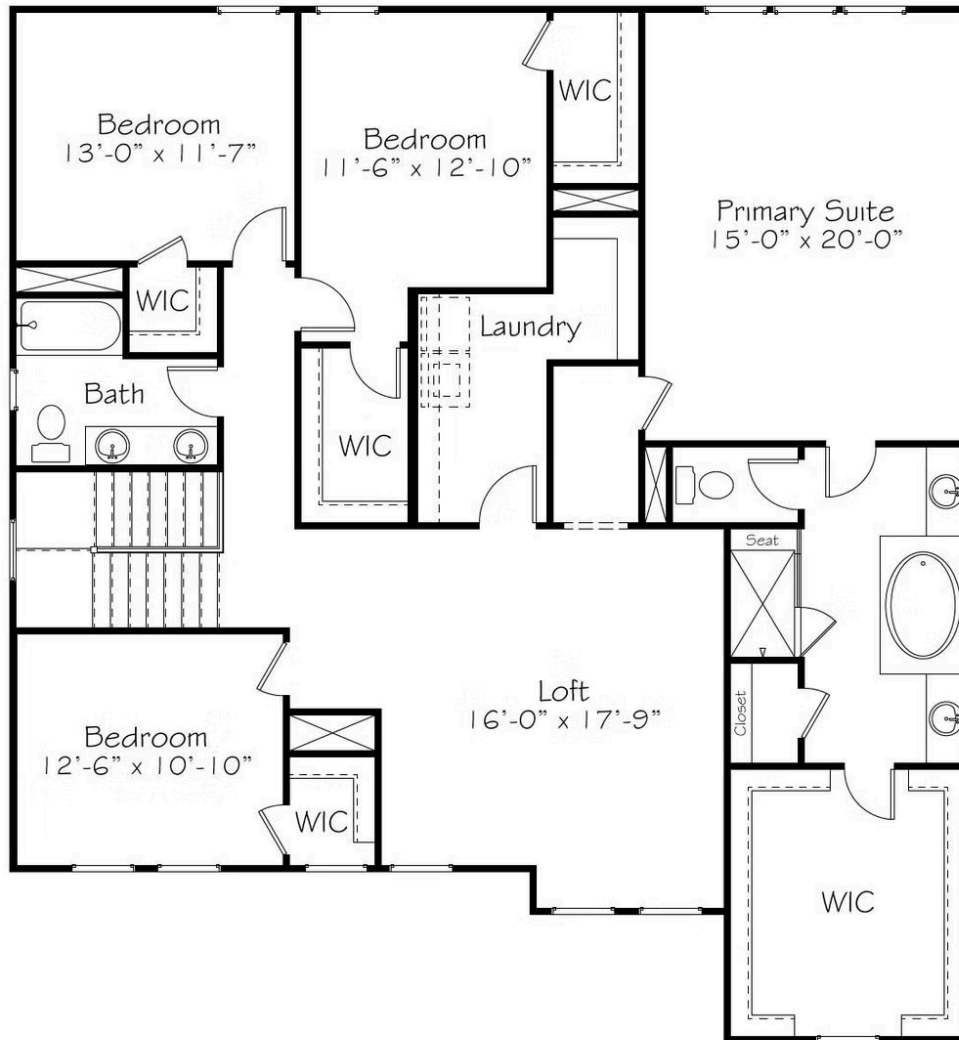

Second Floor

All square footage is approximate. Renderings are artist's conceptions and may vary slightly from the actual home. Homes may be built in reverse of plans shown, depending on site conditions. Minor architectural changes may be made occasionally at the option of the builder. Please contact your Sales Consultant for details.