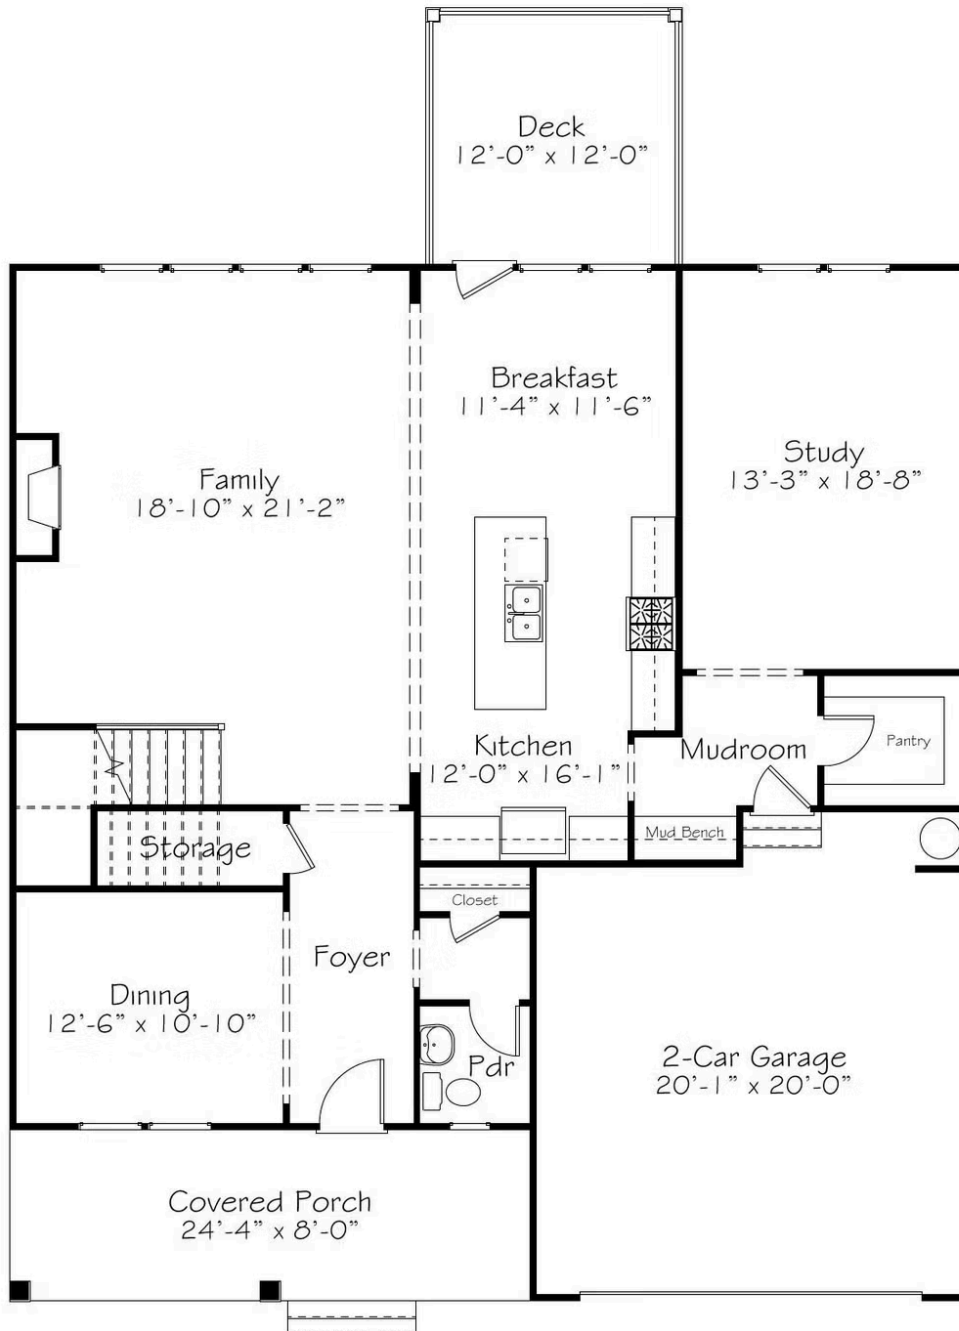

Priced From
\$564,990

3 Elevations Available

-  **3,411+ Sq. Ft.**
-  **4 Bedrooms**
-  **2.5 - 4.5 Bathrooms**
-  **2 Car Garage**

Some things in life just make sense. They are straightforward; like hot coffee in the morning, a good book on a rainy day, or blaring music on a road trip. In a group of friends, there's always the logical one - you know the one who keeps you out of trouble and makes the right decisions. The one who magically has it all together and offers sound advice - we all need a friend like that. We want you to come home and feel at ease here. There's space for everyone with four bedrooms, a flexible loft space and a layout that brings in all the natural light. It just makes sense. So no more guessing - this is the home you belong in.

A

B

C

All square footage is approximate. Renderings are artist's conceptions and may vary slightly from the actual home. Homes may be built in reverse of plans shown, depending on site conditions. Minor architectural changes may be made occasionally at the option of the builder. Please contact your Sales Consultant for details.

First Floor

All square footage is approximate. Renderings are artist's conceptions and may vary slightly from the actual home. Homes may be built in reverse of plans shown, depending on site conditions. Minor architectural changes may be made occasionally at the option of the builder. Please contact your Sales Consultant for details.