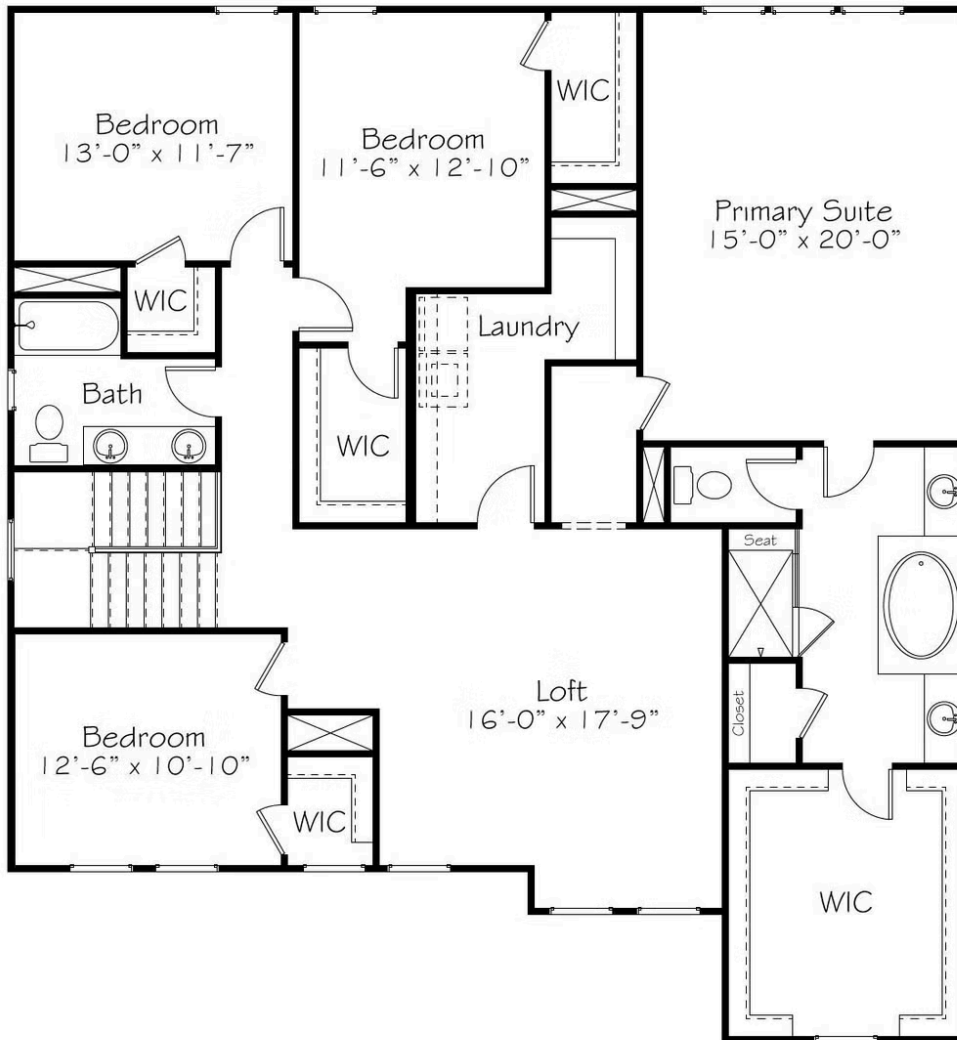

Second Floor

All square footage is approximate. Renderings are artist's conceptions and may vary slightly from the actual home. Homes may be built in reverse of plans shown, depending on site conditions. Minor architectural changes may be made occasionally at the option of the builder. Please contact your Sales Consultant for details.