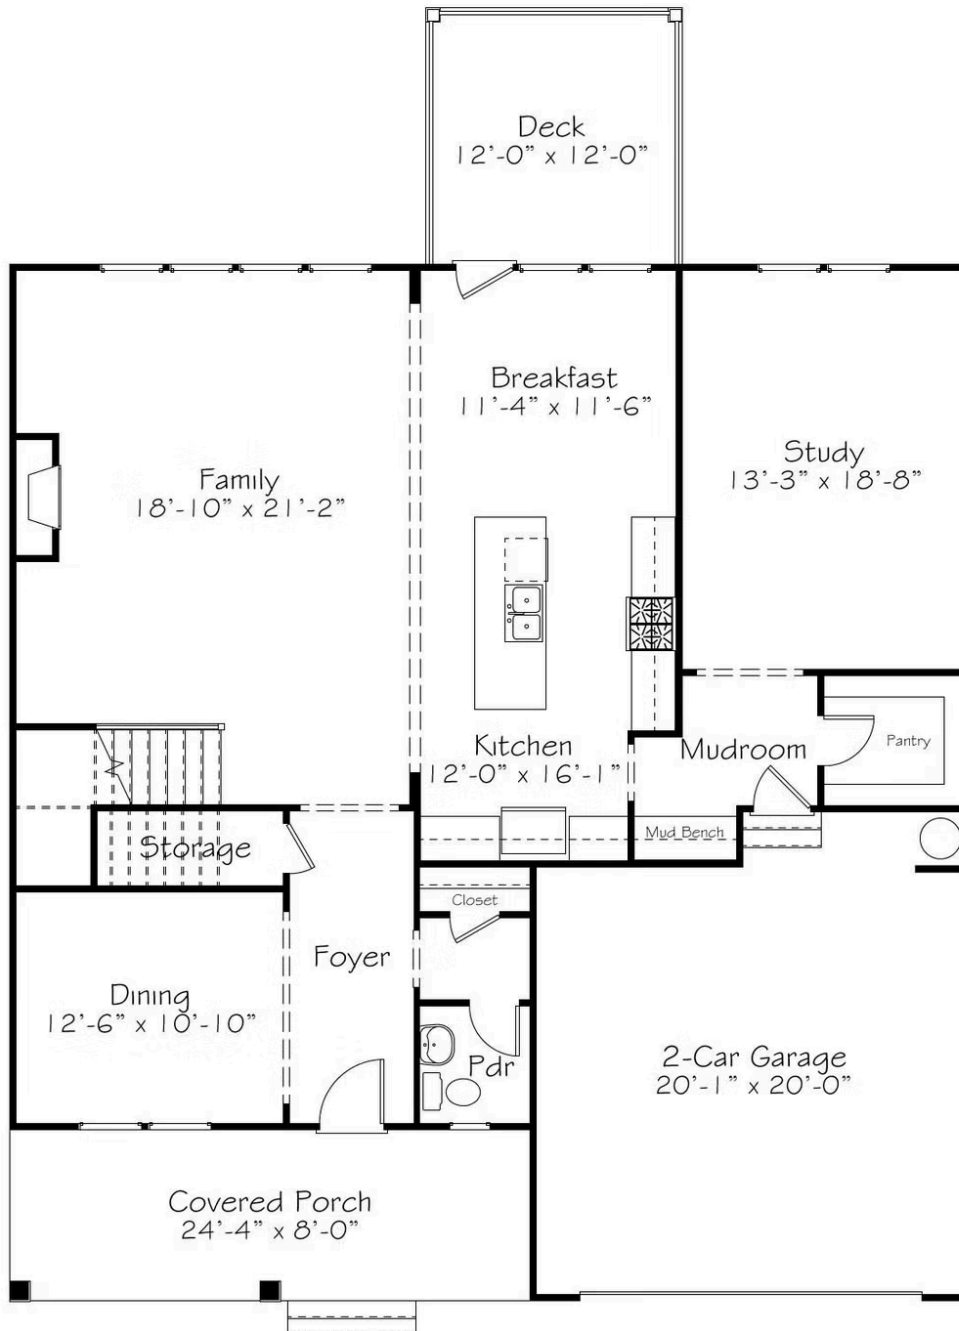

Priced From
\$564,990

3 Elevations Available

 **3,411+ Sq. Ft.**

 **4 Bedrooms**

 **2.5 - 4.5 Bathrooms**

 **2 Car Garage**

Some things in life just make sense. They are straightforward; like hot coffee in the morning, a good book on a rainy day, or blaring music on a road trip. In a group of friends, there's always the logical one - you know the one who keeps you out of trouble and makes the right decisions. The one who magically has it all together and offers sound advice - we all need a friend like that. We want you to come home and feel at ease here. There's space for everyone with four bedrooms, a flexible loft space and a layout that brings in all the natural light. It just makes sense. So no more guessing - this is the home you belong in.

A

B

C

All square footage is approximate. Renderings are artist's conceptions and may vary slightly from the actual home. Homes may be built in reverse of plans shown, depending on site conditions. Minor architectural changes may be made occasionally at the option of the builder. Please contact your Sales Consultant for details.

First Floor

All square footage is approximate. Renderings are artist's conceptions and may vary slightly from the actual home. Homes may be built in reverse of plans shown, depending on site conditions. Minor architectural changes may be made occasionally at the option of the builder. Please contact your Sales Consultant for details.