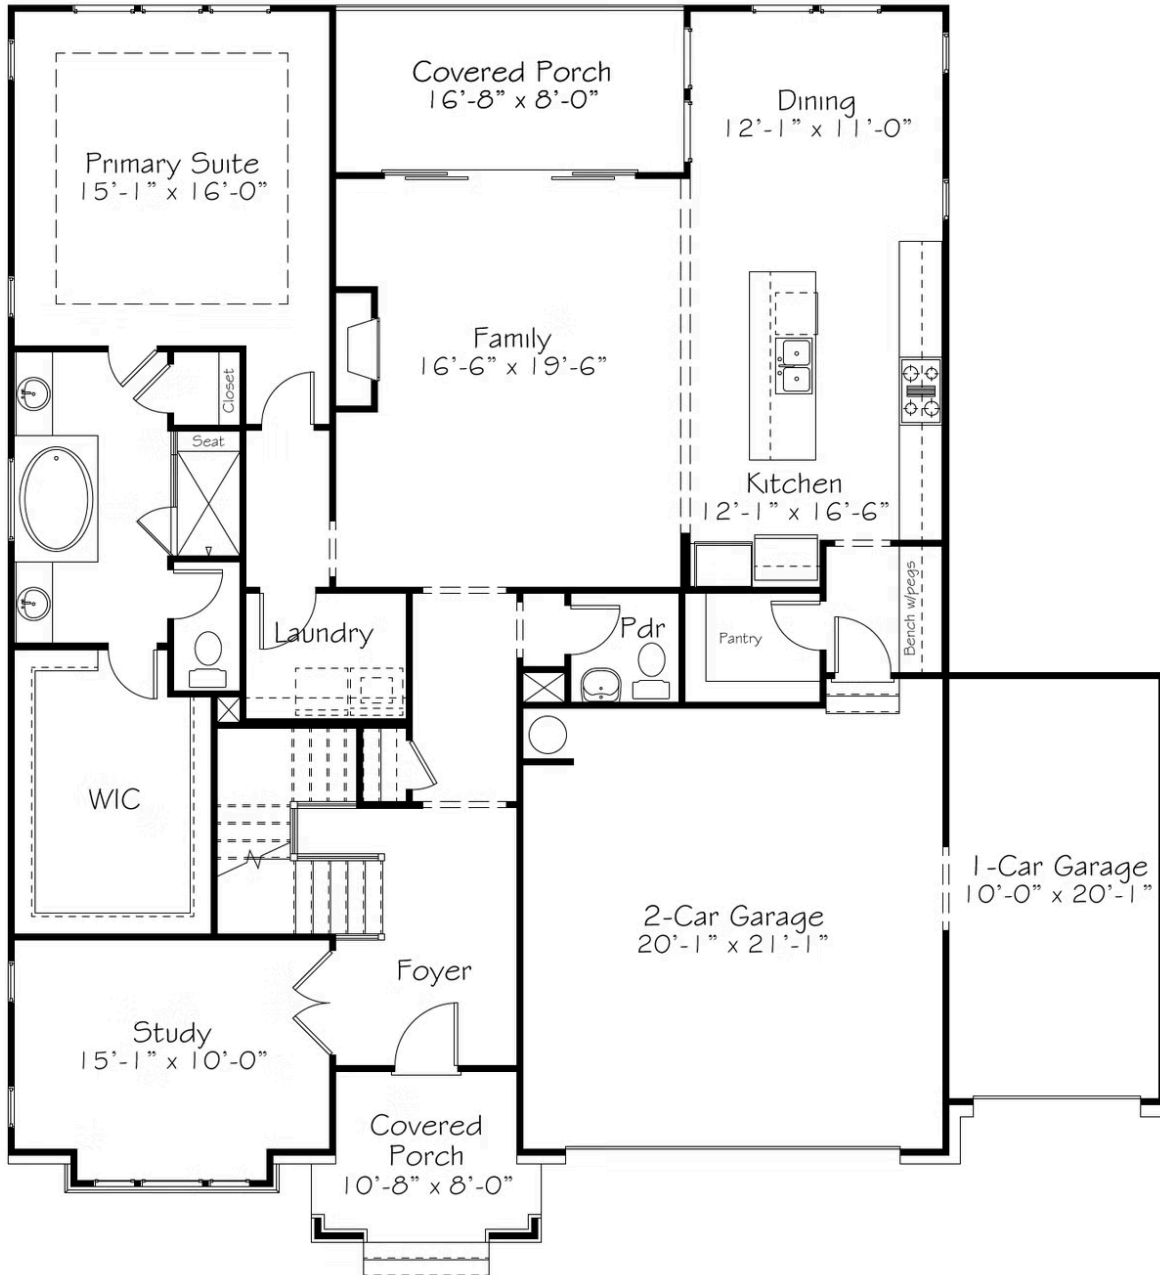

UNDER CONSTRUCTION

Home Priced At
\$674,990

Plan: Clever & Creative
Elevation: C

 3,076+ Sq. Ft.

 4 Bedrooms

 3.5 Bathrooms

Ever have a friend who never fails to blow you away with their ingenuity and wit? They are a treasure. We're inspired by those friends who always have a creative solution, even amid chaos - aka everyday life. With rooms that delight, like a spacious loft and a pantry worth bragging about - there is no shortage of clever solutions to make your everyday rituals easier and more joyful in this plan. It's like coming home to your friend who always has a solution for you. This first-floor primary home with 3-car garage has been upgraded with our Hansel & Gretel designer-curated interior package - another clever & creative duo that always made sure there was a path to lead you home.

First Floor

All square footage is approximate. Renderings are artist's conceptions and may vary slightly from the actual home. Homes may be built in reverse of plans shown, depending on site conditions. Minor architectural changes may be made occasionally at the option of the builder. Please contact your Sales Consultant for details.