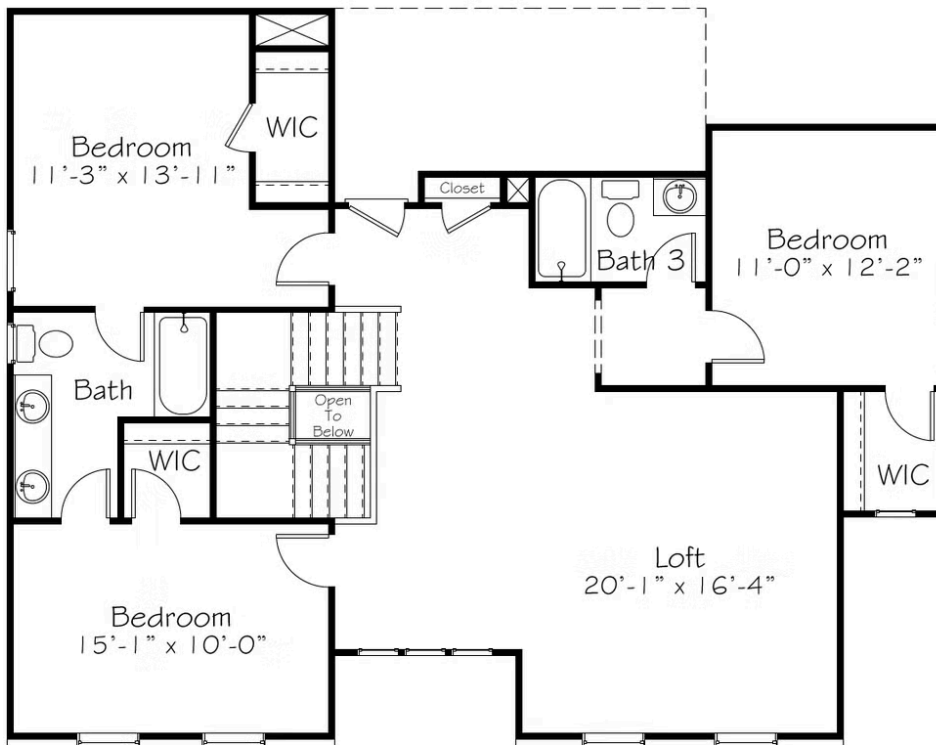

Second Floor

All square footage is approximate. Renderings are artist's conceptions and may vary slightly from the actual home. Homes may be built in reverse of plans shown, depending on site conditions. Minor architectural changes may be made occasionally at the option of the builder. Please contact your Sales Consultant for details.