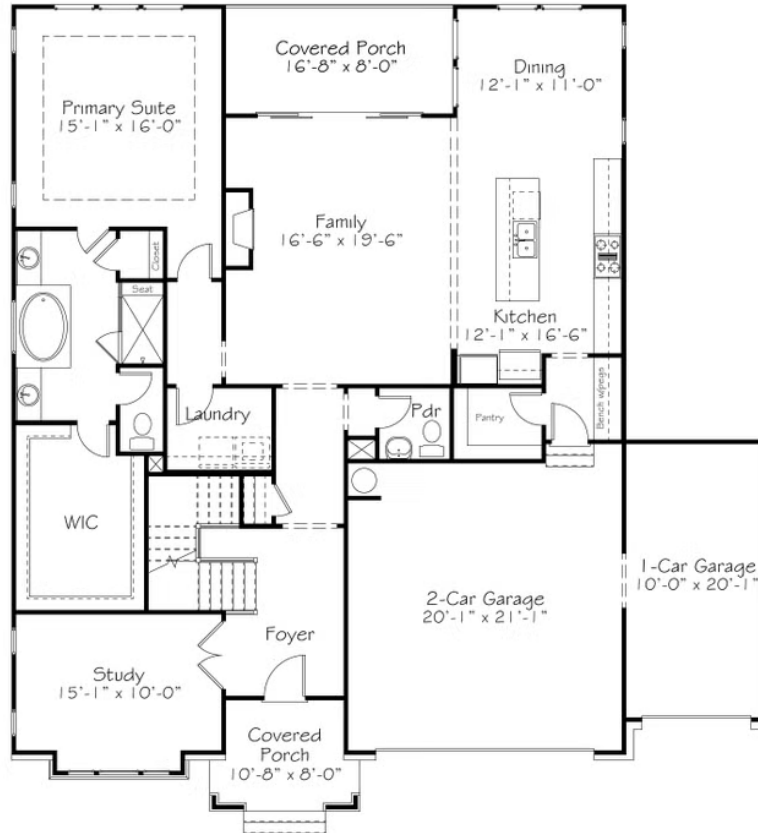

UNDER CONSTRUCTION

Home Priced At
\$674,990

Plan: Clever & Creative
Elevation: C

 3,076+ Sq. Ft.

 4 Bedrooms

 3.5 Bathrooms

Ever have a friend who never fails to blow you away with their ingenuity and wit? They are a treasure. We're inspired by those friends who always have a creative solution, even amid chaos - aka everyday life. With rooms that delight, like a spacious loft and a pantry worth bragging about - there is no shortage of clever solutions to make your everyday rituals easier and more joyful in this plan. It's like coming home to your friend who always has a solution for you. This first-floor primary home with 3-car garage has been upgraded with our Hansel & Gretel designer-curated interior package - another clever & creative duo that always made sure there was a path to lead you home.

First Floor

All square footage is approximate. Renderings are artist's conceptions and may vary slightly from the actual home. Homes may be built in reverse of plans shown, depending on site conditions. Minor architectural changes may be made occasionally at the option of the builder. Please contact your Sales Consultant for details.

Second Floor