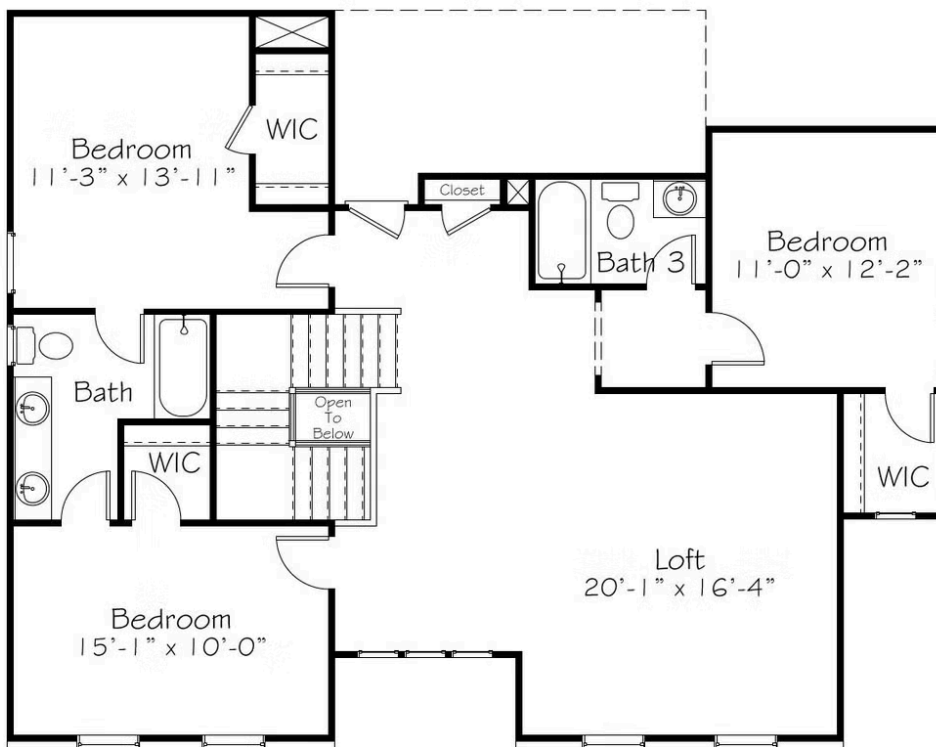

Second Floor

All square footage is approximate. Renderings are artist's conceptions and may vary slightly from the actual home. Homes may be built in reverse of plans shown, depending on site conditions. Minor architectural changes may be made occasionally at the option of the builder. Please contact your Sales Consultant for details.