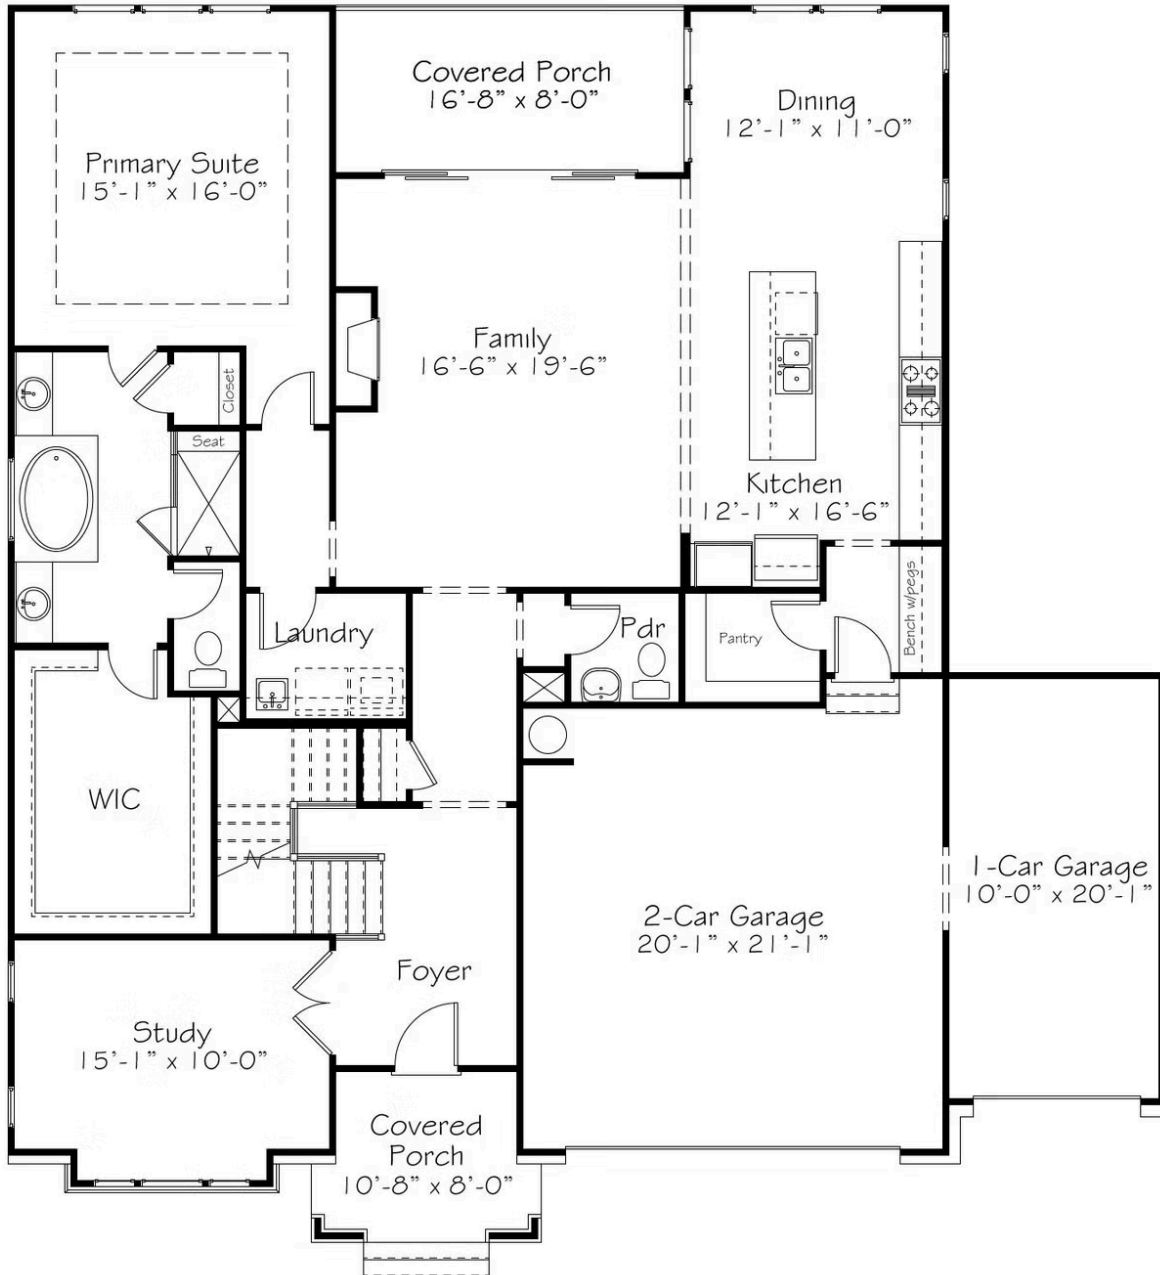

Home Priced At
\$674,990

Plan: Clever & Creative

 3,076+ Sq. Ft.

 4 Bedrooms

 3.5 Bathrooms

Ever have a friend who never fails to blow you away with their ingenuity and wit? They are a treasure. We're inspired by those friends who always have a creative solution, even amid chaos - aka everyday life. With rooms that delight, like a spacious loft and a pantry worth bragging about - there is no shortage of clever solutions to make your everyday rituals easier and more joyful in this plan. It's like coming home to your friend who always has a solution for you. How about these clever features: 4 bedrooms and 3.5 baths, study on main floor, teen or guest suite with private bath upstairs, and 3-car garage.

First Floor

All square footage is approximate. Renderings are artist's conceptions and may vary slightly from the actual home. Homes may be built in reverse of plans shown, depending on site conditions. Minor architectural changes may be made occasionally at the option of the builder. Please contact your Sales Consultant for details.