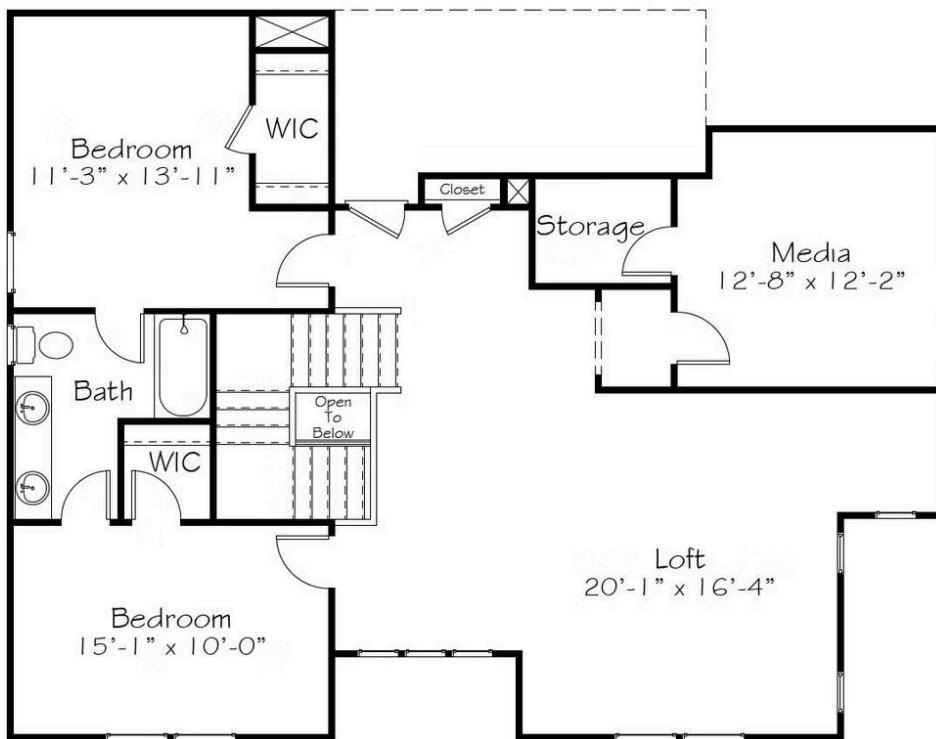

Second Floor

All square footage is approximate. Renderings are artist's conceptions and may vary slightly from the actual home. Homes may be built in reverse of plans shown, depending on site conditions. Minor architectural changes may be made occasionally at the option of the builder. Please contact your Sales Consultant for details.