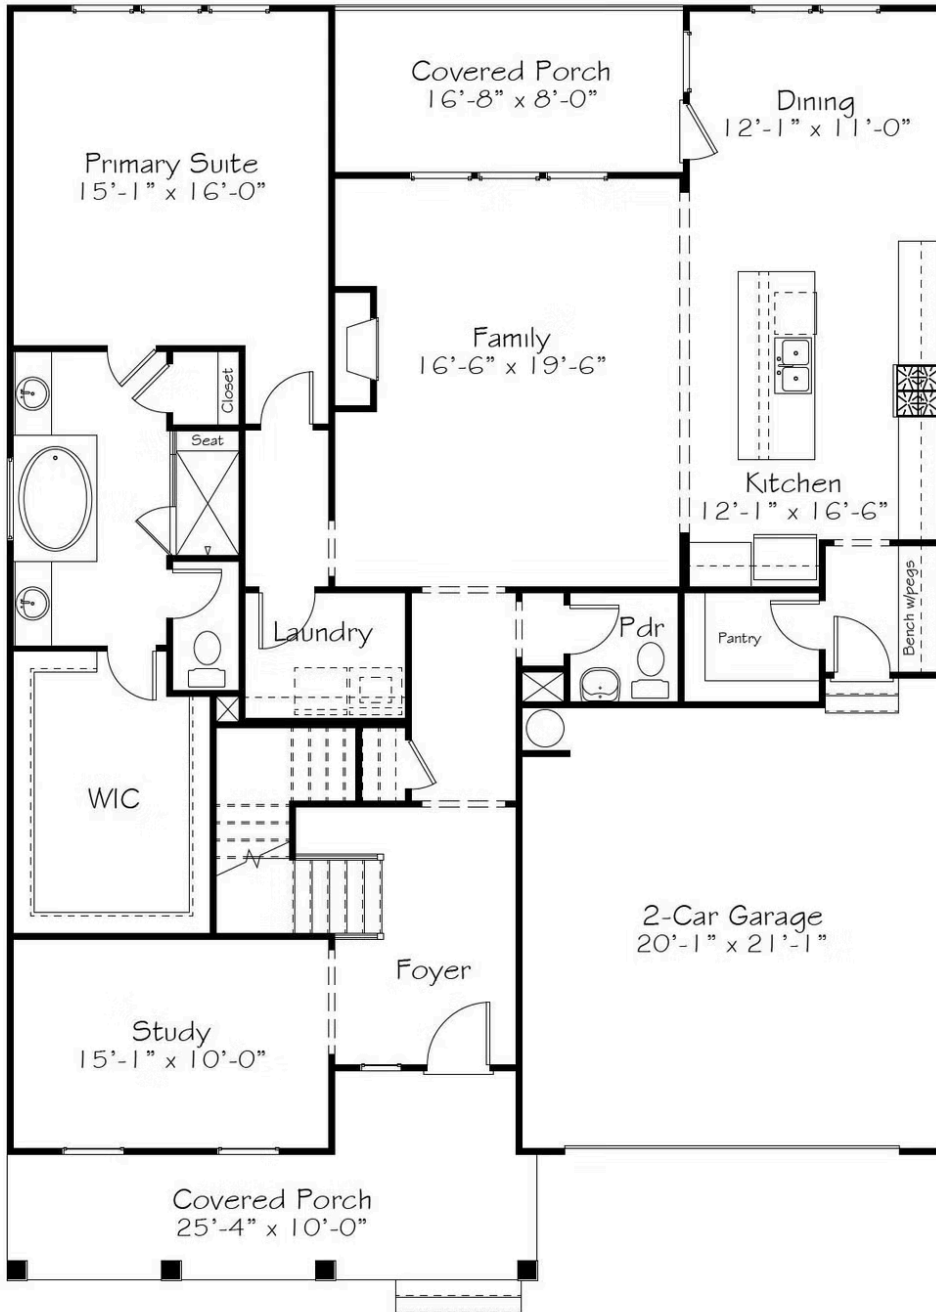

Priced From
\$554,990

3 Elevations Available

 **3,076+ Sq. Ft.**

 **3 - 4 Bedrooms**

 **2.5 - 3.5 Bathrooms**

 **2 Car Garage**

Ever have a friend who never fails to blow you away with their ingenuity and wit? They are a treasure. We're inspired by those friends who always have a creative solution, even amid chaos - aka everyday life. With rooms that delight, like a spacious loft and a pantry worth bragging about - there is no shortage of clever solutions to make your everyday rituals easier and more joyful in this plan. It's like coming home to your friend who always has a solution for you.

A

B

C

All square footage is approximate. Renderings are artist's conceptions and may vary slightly from the actual home. Homes may be built in reverse of plans shown, depending on site conditions. Minor architectural changes may be made occasionally at the option of the builder. Please contact your Sales Consultant for details.

First Floor

All square footage is approximate. Renderings are artist's conceptions and may vary slightly from the actual home. Homes may be built in reverse of plans shown, depending on site conditions. Minor architectural changes may be made occasionally at the option of the builder. Please contact your Sales Consultant for details.