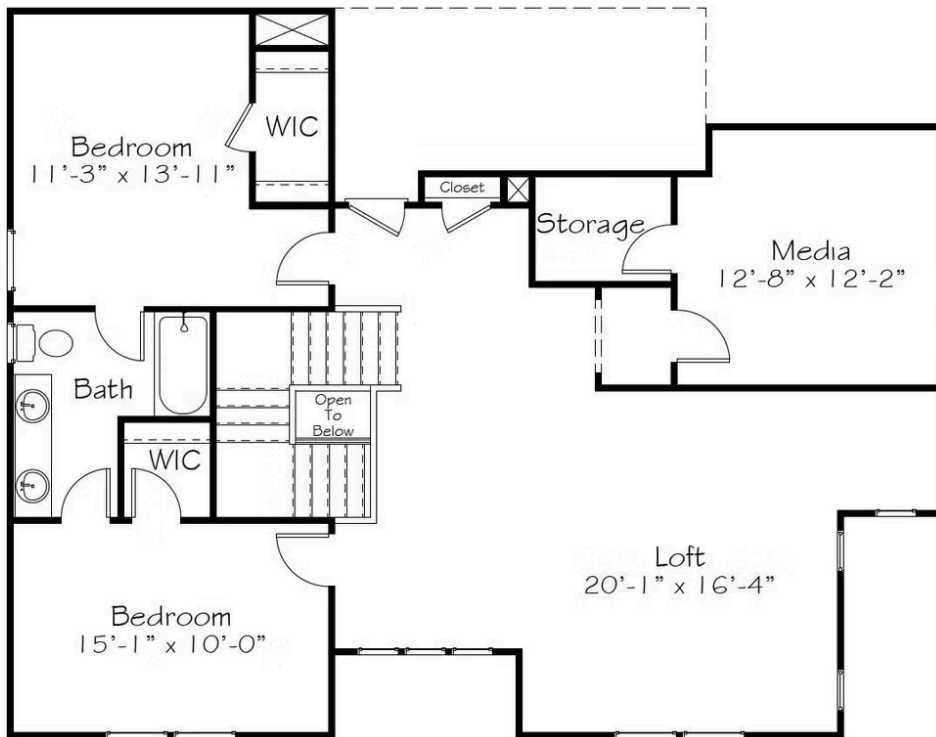

Second Floor

All square footage is approximate. Renderings are artist's conceptions and may vary slightly from the actual home. Homes may be built in reverse of plans shown, depending on site conditions. Minor architectural changes may be made occasionally at the option of the builder. Please contact your Sales Consultant for details.