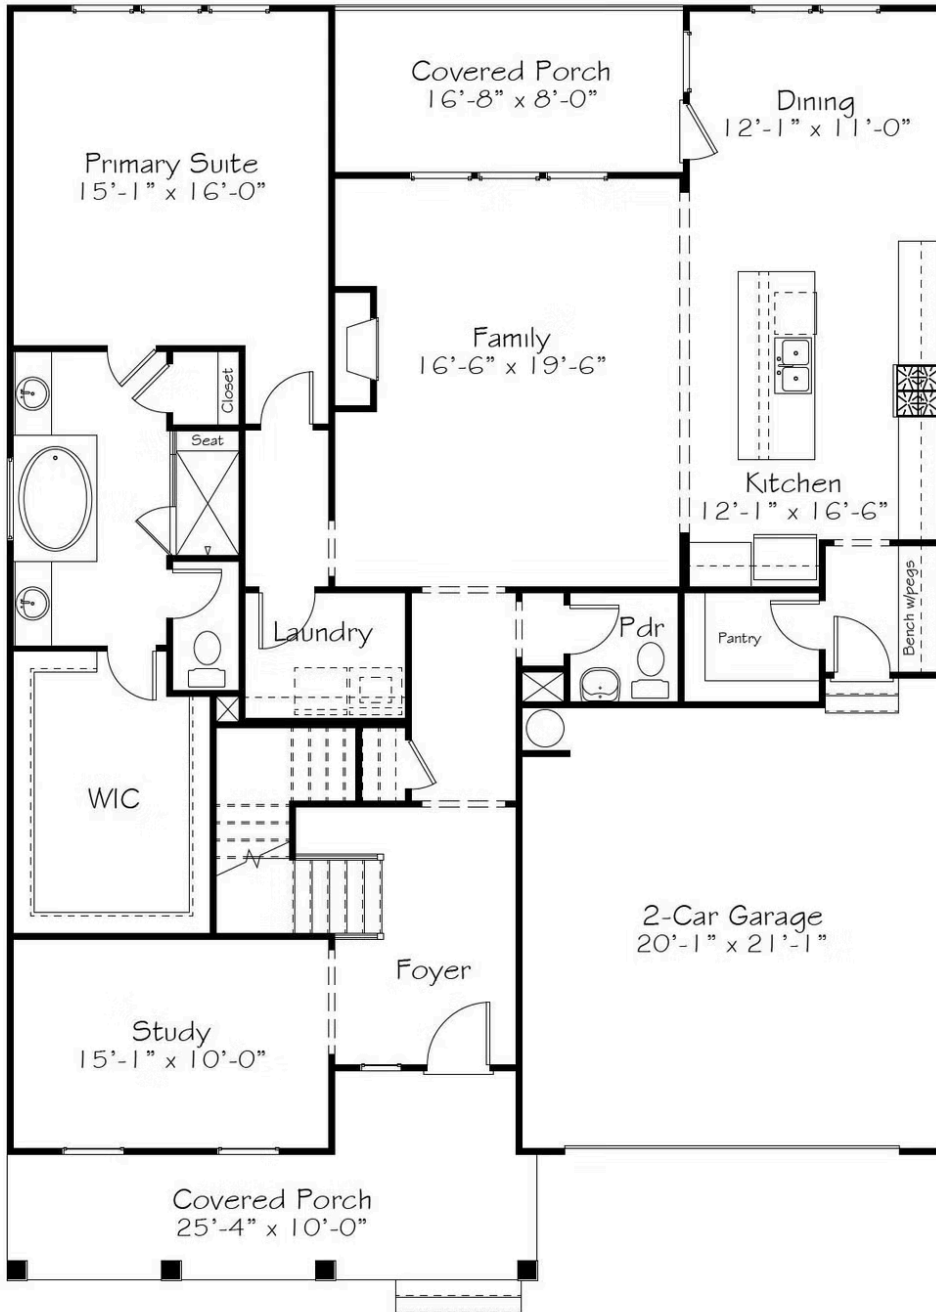

Priced From  
**\$554,990**

**3 Elevations Available**

-  **3,076+ Sq. Ft.**
-  **3 - 4 Bedrooms**
-  **2.5 - 3.5 Bathrooms**
-  **2 Car Garage**

Ever have a friend who never fails to blow you away with their ingenuity and wit? They are a treasure. We're inspired by those friends who always have a creative solution, even amid chaos - aka everyday life. With rooms that delight, like a spacious loft and a pantry worth bragging about - there is no shortage of clever solutions to make your everyday rituals easier and more joyful in this plan. It's like coming home to your friend who always has a solution for you.

**A**

**B**

**C**

All square footage is approximate. Renderings are artist's conceptions and may vary slightly from the actual home. Homes may be built in reverse of plans shown, depending on site conditions. Minor architectural changes may be made occasionally at the option of the builder. Please contact your Sales Consultant for details.

## First Floor

All square footage is approximate. Renderings are artist's conceptions and may vary slightly from the actual home. Homes may be built in reverse of plans shown, depending on site conditions. Minor architectural changes may be made occasionally at the option of the builder. Please contact your Sales Consultant for details.