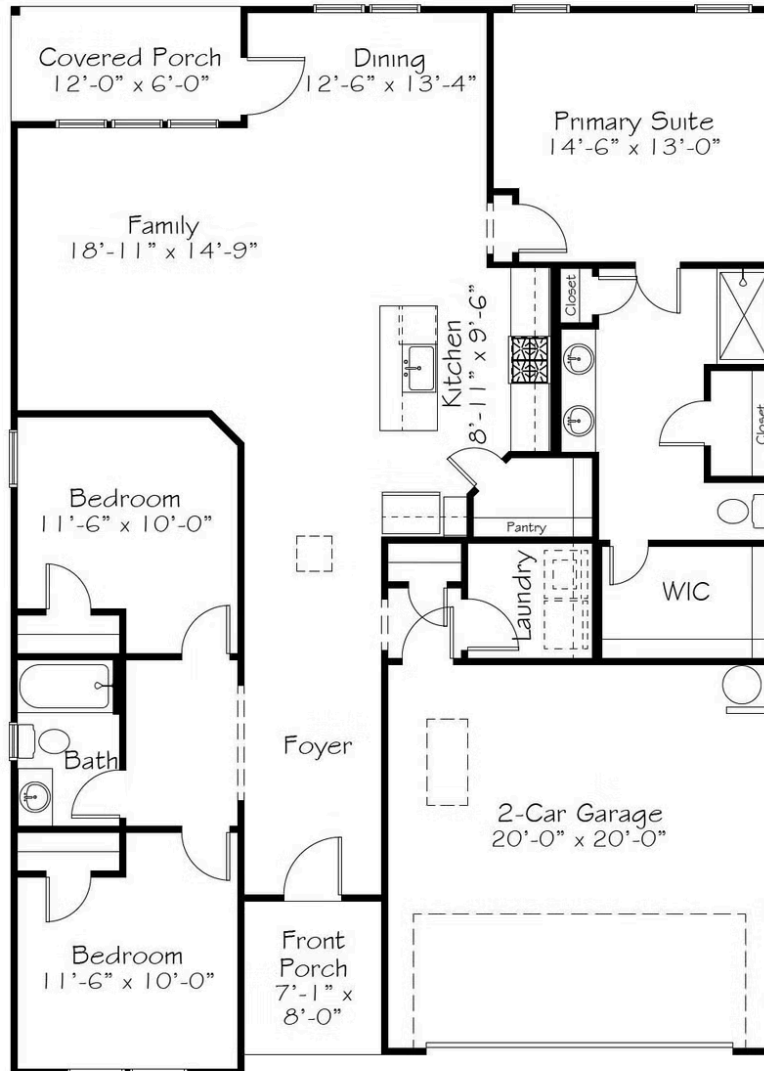

MOVE-IN READY

Home Priced At  
**\$374,990**

Plan: Raindrops On Roses

Elevation: B

 1,654+ Sq. Ft.

 3 Bedrooms

 2.0 Bathrooms

Self-Tour Available! [Schedule Now.](#)

August Move-In. Not everyday do you take a moment to appreciate delicate water droplets on brightly colored petals. But just imagine if we did? Whether you're coming or going, this plan offers a long foyer entry to give you just enough time to practice a higher level of mindfulness. To appreciate the spaces inside, organized as efficiently as overlapping petals on a rose... guest bedrooms tucked into the side of the home and a primary suite nestled in the back...connected by a large open kitchen, living and dining at the center. All on one floor, and all bedecked with our designer curated Snoop & Martha interior package. Appreciate the everyday life surrounded with your people.

## First Floor

All square footage is approximate. Renderings are artist's conceptions and may vary slightly from the actual home. Homes may be built in reverse of plans shown, depending on site conditions. Minor architectural changes may be made occasionally at the option of the builder. Please contact your Sales Consultant for details.