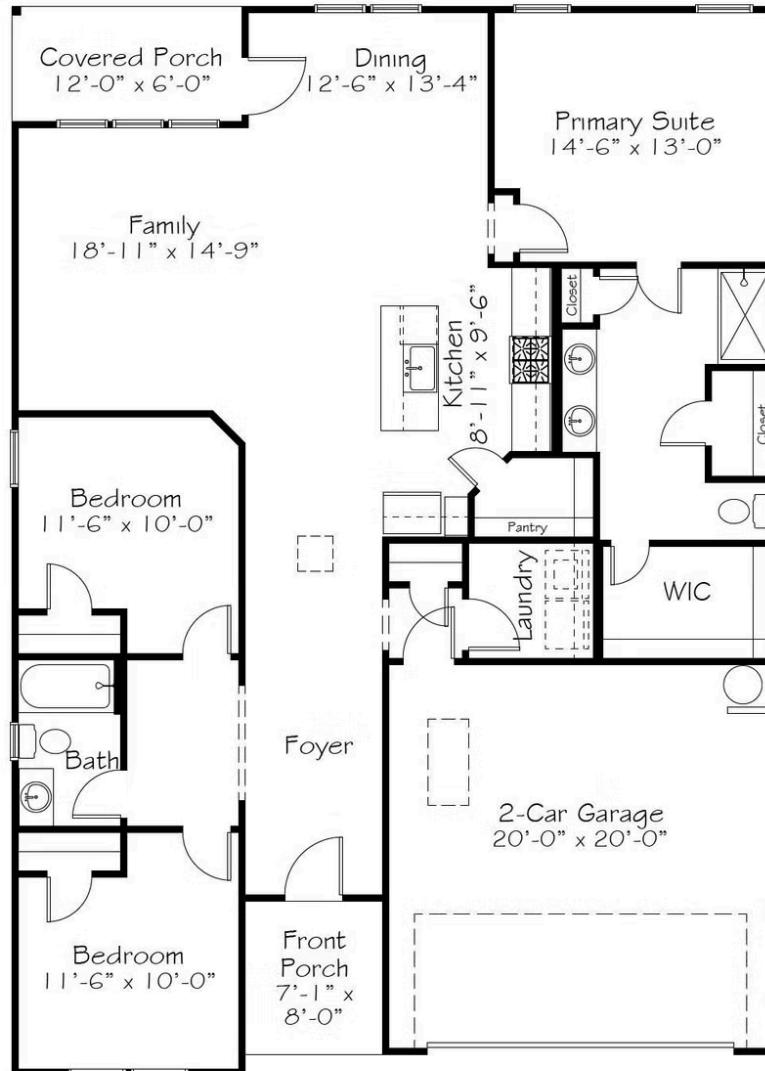

MOVE-IN READY

Home Priced At
\$374,990

Plan: Raindrops On Roses

Elevation: B

 1,654+ Sq. Ft.

 3 Bedrooms

 2.0 Bathrooms

Self-Tour Available! [Schedule Now.](#)

Move-In Ready! Not everyday do you take a moment to appreciate delicate water droplets on brightly colored petals. But just imagine if we did? Whether you're coming or going, this plan offers a long foyer entry to give you just enough time to practice a higher level of mindfulness. To appreciate the spaces inside, organized as efficiently as overlapping petals on a rose... guest bedrooms tucked into the side of the home and a primary suite nestled in the back...connected by a large open kitchen, living and dining at the center. All on one floor, and all bedecked with our designer curated Snoop & Martha interior package. Appreciate the everyday life surrounded with your people.

First Floor

All square footage is approximate. Renderings are artist's conceptions and may vary slightly from the actual home. Homes may be built in reverse of plans shown, depending on site conditions. Minor architectural changes may be made occasionally at the option of the builder. Please contact your Sales Consultant for details.