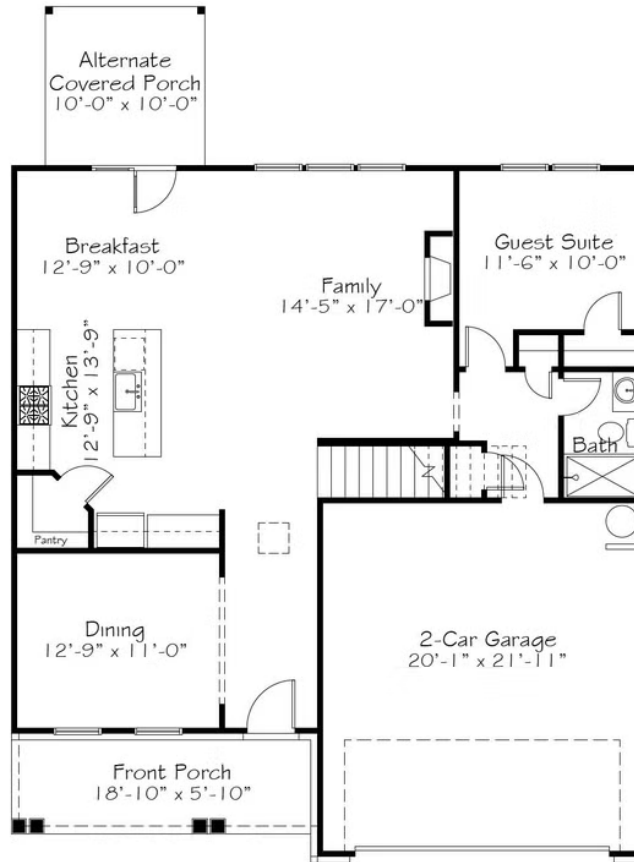

UNDER CONSTRUCTION

Home Priced At
\$459,990

Plan: Doorbells & Sleighbells

Elevation: B

 2,513+ Sq. Ft.

 5 Bedrooms

 3.0 Bathrooms

If childlike anticipation had a signature sound, it might be a Sleigh bell. Immediately transported to scenes of magical nights inside a decorated home with warm family gatherings. You might hear the ping of the doorbell, excited to meet someone new or see a friend for the first time in a while. It's possible we've developed a renewed sense of appreciation for these moments. With a front door focal point, this plan builds anticipation for a well balanced life and houses extra spaces sprinkled evenly between floors. Including, but not limited to, the first floor guest suite, open living, kitchen and dining, a covered porch when you're ready to take the family/friend gatherings outside and a large second floor with a well designed loft, primary suite and three additional bedrooms. Here's to the sounds of anticipation to come in this home!

First Floor

Second Floor