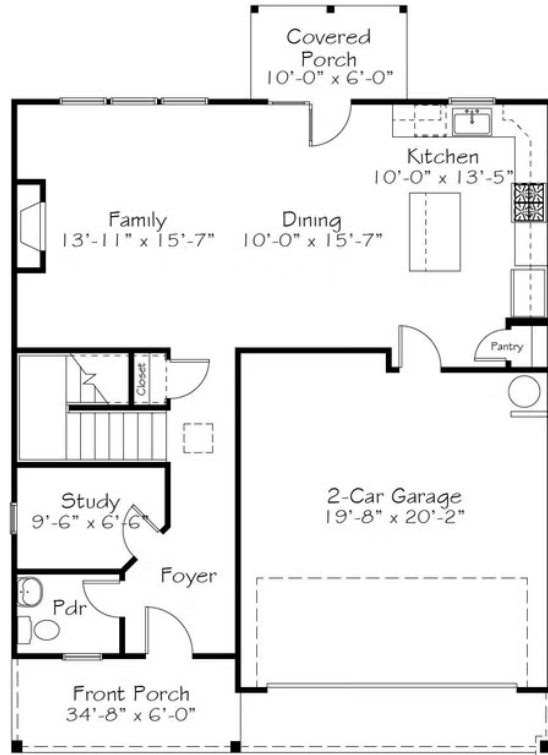

UNDER CONSTRUCTION

Home Priced At
\$409,990

Plan: Blue Satin Sashes
Elevation: A

 2,117+ Sq. Ft.

 4 Bedrooms

 2.5 Bathrooms

Perfectionists and recovering perfectionists alike will understand the allure of wearing a sash for a job well done. Put one on and immediately feel special. Recognized for your efforts. This home is designed to feel like you're wearing a Blue Satin Sash every day. A Blue Satin Sash for your job well done of being who you are and building the life you want. Blue Satin Sashes might be the perfect home for someone who stays active, thrives on productivity and knows all the life hacks! Enjoy four bedrooms and use them to boost your quality of life in whatever way you deem necessary. You deserve a Blue Satin Sash. This home has been completely upgraded with our designer-curated interior package, inspired by the iconic duo, Snoop & Martha.

First Floor

Second Floor