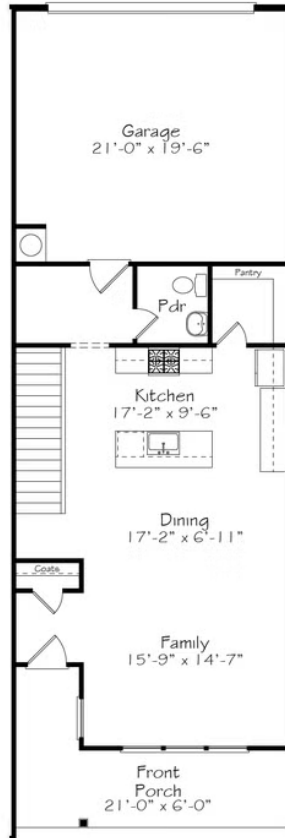

One of the best Duets of all time, Marvin Gaye & Tammi Terrell's "Ain't No Mountain High Enough" is just the inspiration we need to live our best life and conquer anything that stands in our way. This two-story townhome functions without friction, restoring your energy for those hills that you're climbing. Featuring a two-car garage, mudroom and an open floor plan Kitchen, Dining Room and Family Room, the first floor lives and breathes with connection in mind. Upstairs is where you'll find your Primary suite, where there is nothing keeping you from getting to that shower, babe. If you're ever in trouble, your walk-in closets will be there for you in a double. Speaking of double - there are two additional bedrooms, a bathroom and a laundry room that just makes sense. Where ever you are, I'll be there when you want me. Someway, somehow.

A

B

C

All square footage is approximate. Renderings are artist's conceptions and may vary slightly from the actual home. Homes may be built in reverse of plans shown, depending on site conditions. Minor architectural changes may be made occasionally at the option of the builder. Please contact your Sales Consultant for details.

## First Floor

## Second Floor