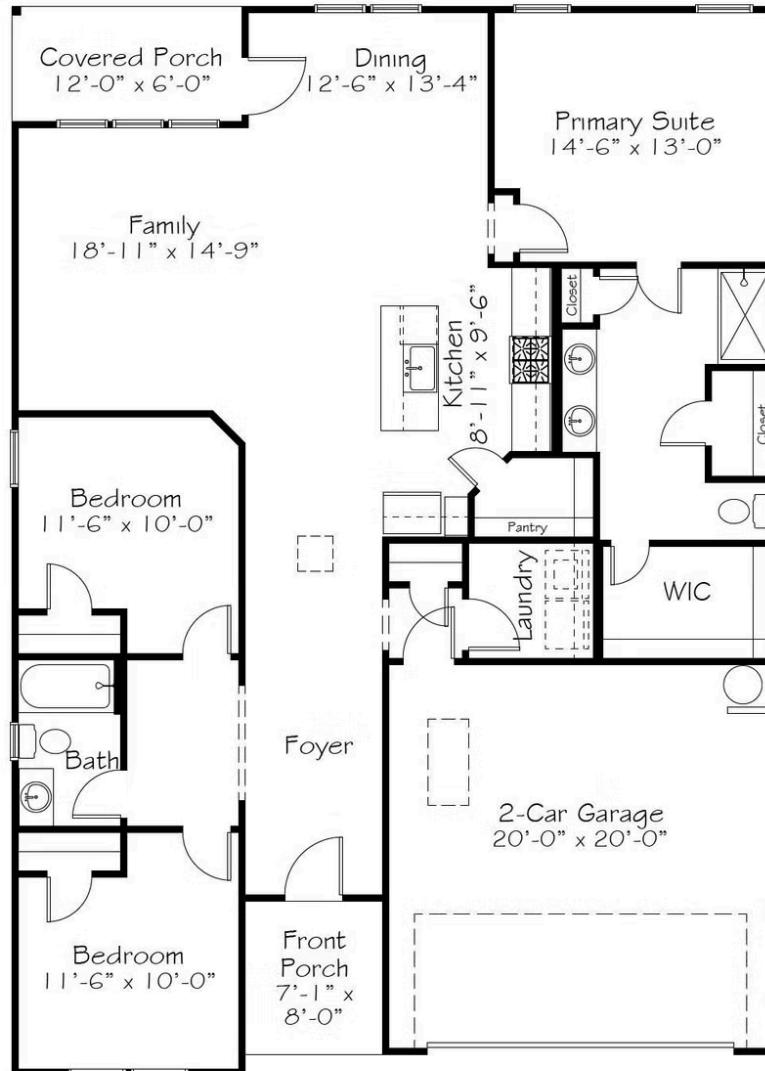

Not everyday do you take a moment to appreciate delicate water droplets on brightly colored petals. But just imagine if we did? Whether you're coming or going, this plan offers a long foyer entry to give you just enough time to practice a higher level of mindfulness. To appreciate the spaces inside, organized as efficiently as overlapping petals on a rose... guest bedrooms tucked into the side of the home and a primary suite nestled in the back...connected by a large open kitchen, living and dining at the center. All on one floor. Appreciate the everyday life surrounded with your people.

A

B

C

All square footage is approximate. Renderings are artist's conceptions and may vary slightly from the actual home. Homes may be built in reverse of plans shown, depending on site conditions. Minor architectural changes may be made occasionally at the option of the builder. Please contact your Sales Consultant for details.

First Floor

All square footage is approximate. Renderings are artist's conceptions and may vary slightly from the actual home. Homes may be built in reverse of plans shown, depending on site conditions. Minor architectural changes may be made occasionally at the option of the builder. Please contact your Sales Consultant for details.