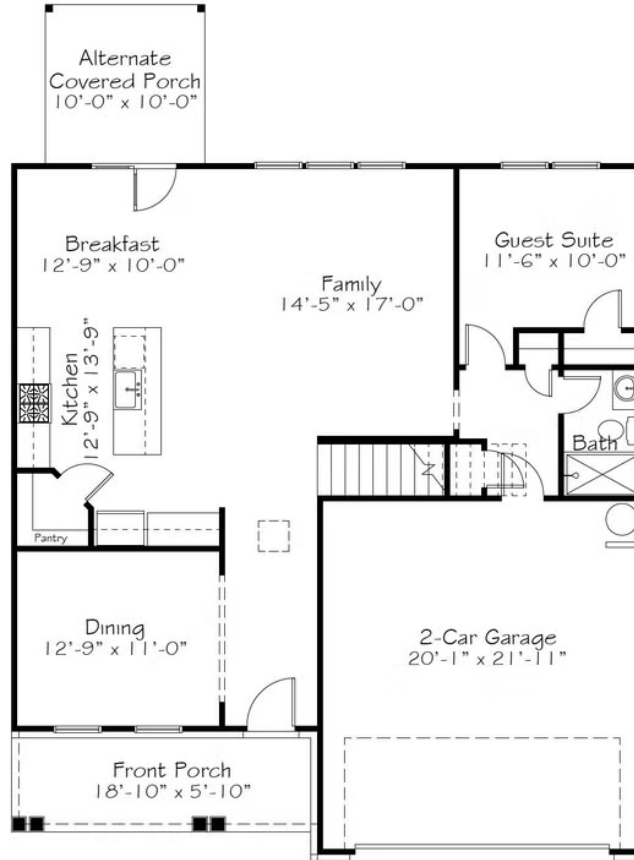

MOVE-IN READY

Home Priced At

\$429,990

Plan: Doorbells & Sleighbells

 **2,513+ Sq. Ft.** **5 Bedrooms** **3.0 Bathrooms**

If childlike anticipation had a signature sound, it might be a Sleigh bell. Immediately transported to scenes of magical nights inside a decorated home with warm family gatherings. You might hear the ping of the doorbell, excited to meet someone new or see a friend for the first time in a while. It's possible we've developed a renewed sense of appreciation for these moments. With a front door focal point, this plan builds anticipation for a well balanced life and houses extra spaces sprinkled evenly between floors. Another bonus to make this plan even more magical - a first floor guest suite. The Yin and Yang interior package creates the perfect harmony of black and white accents throughout this house. Here's to the sounds of anticipation to come in this home!

First Floor

Second Floor