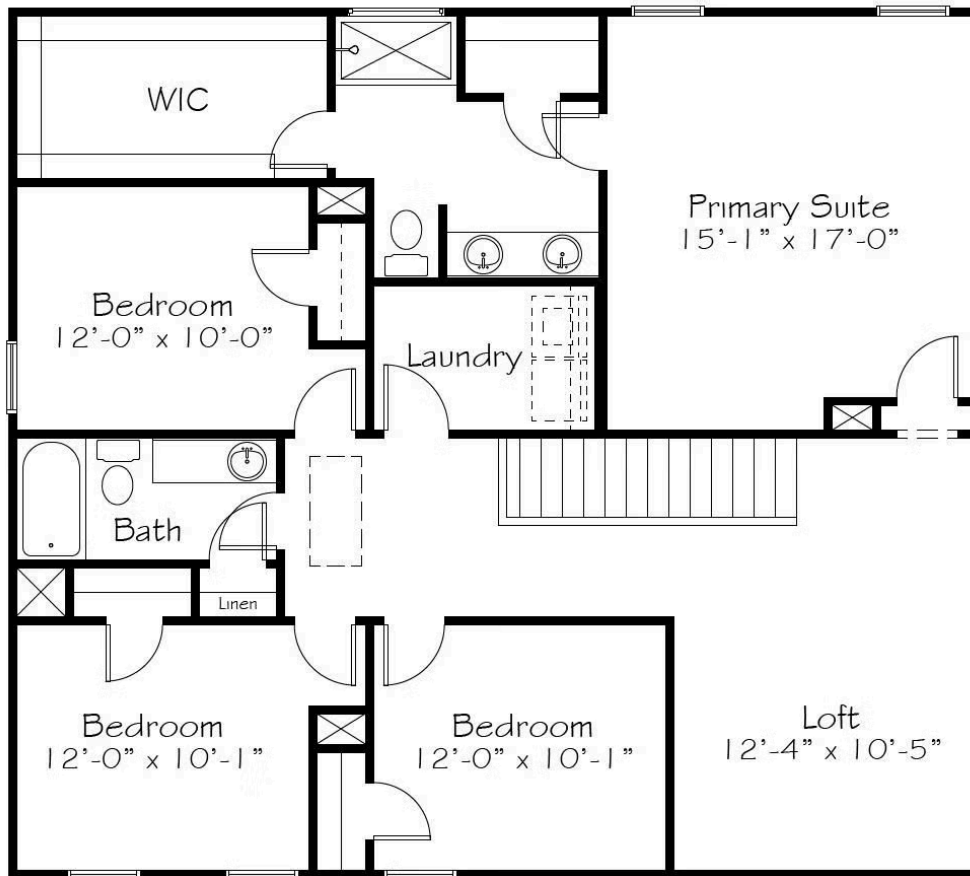

Second Floor

All square footage is approximate. Renderings are artist's conceptions and may vary slightly from the actual home. Homes may be built in reverse of plans shown, depending on site conditions. Minor architectural changes may be made occasionally at the option of the builder. Please contact your Sales Consultant for details.