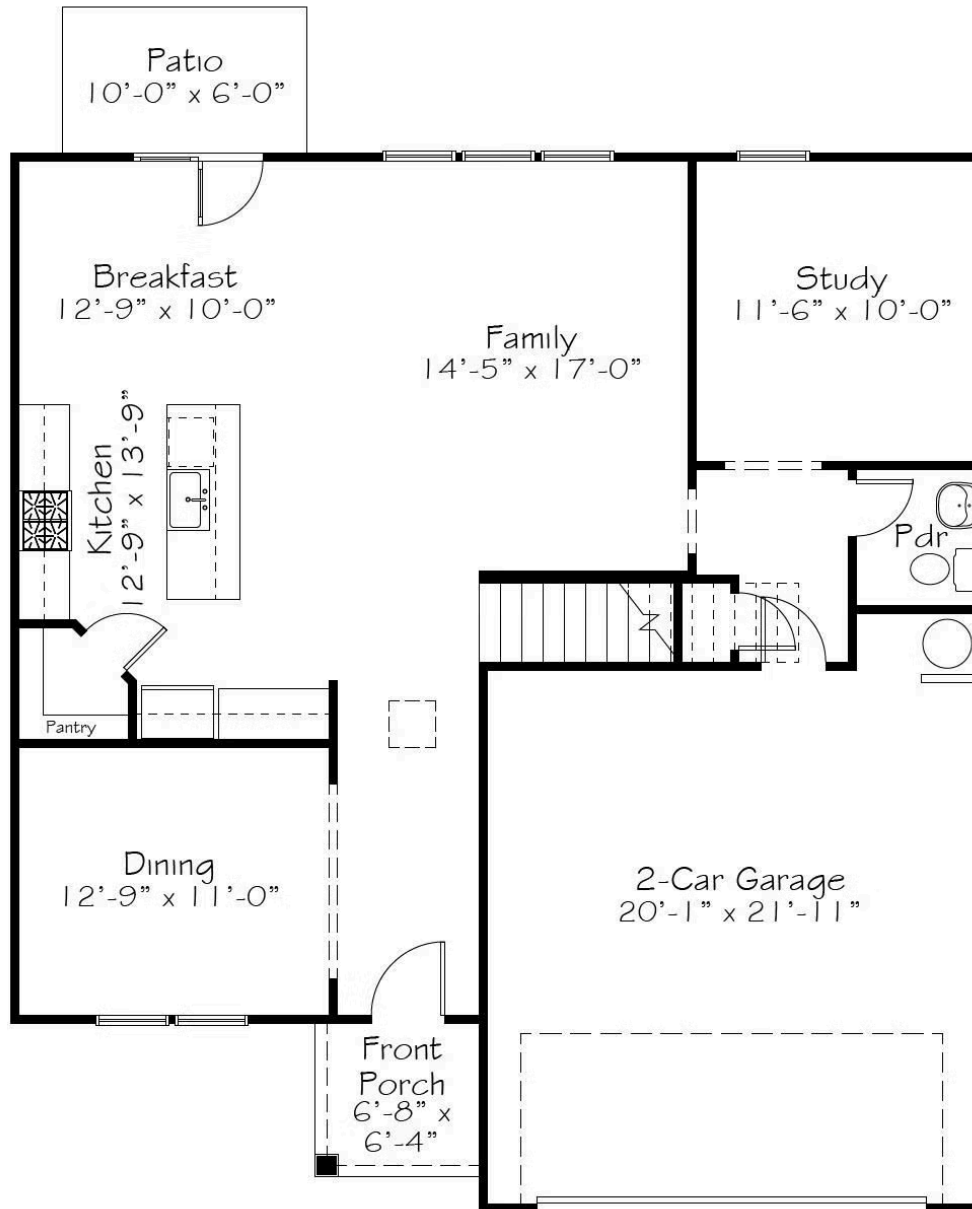

Doorbells & Sleighbells

Havenbrooke

Priced From
\$384,990

3 Elevations Available

-  2,513+ Sq. Ft.
-  4 - 5 Bedrooms
-  2.5 - 4 Bathrooms
-  2 Car Garage

If childlike anticipation had a signature sound, it might be a Sleigh bell. Immediately transported to scenes of magical nights inside a decorated home with warm family gatherings. You might hear the ping of the doorbell, excited to meet someone new or see a friend for the first time in a while. It's possible we've developed a renewed sense of appreciation for these moments. With a front door focal point, this plan builds anticipation for a well balanced life and houses extra spaces sprinkled evenly between floors. Here's to the sounds of anticipation to come in this home!

A

B

C

All square footage is approximate. Renderings are artist's conceptions and may vary slightly from the actual home. Homes may be built in reverse of plans shown, depending on site conditions. Minor architectural changes may be made occasionally at the option of the builder. Please contact your Sales Consultant for details.

First Floor

All square footage is approximate. Renderings are artist's conceptions and may vary slightly from the actual home. Homes may be built in reverse of plans shown, depending on site conditions. Minor architectural changes may be made occasionally at the option of the builder. Please contact your Sales Consultant for details.