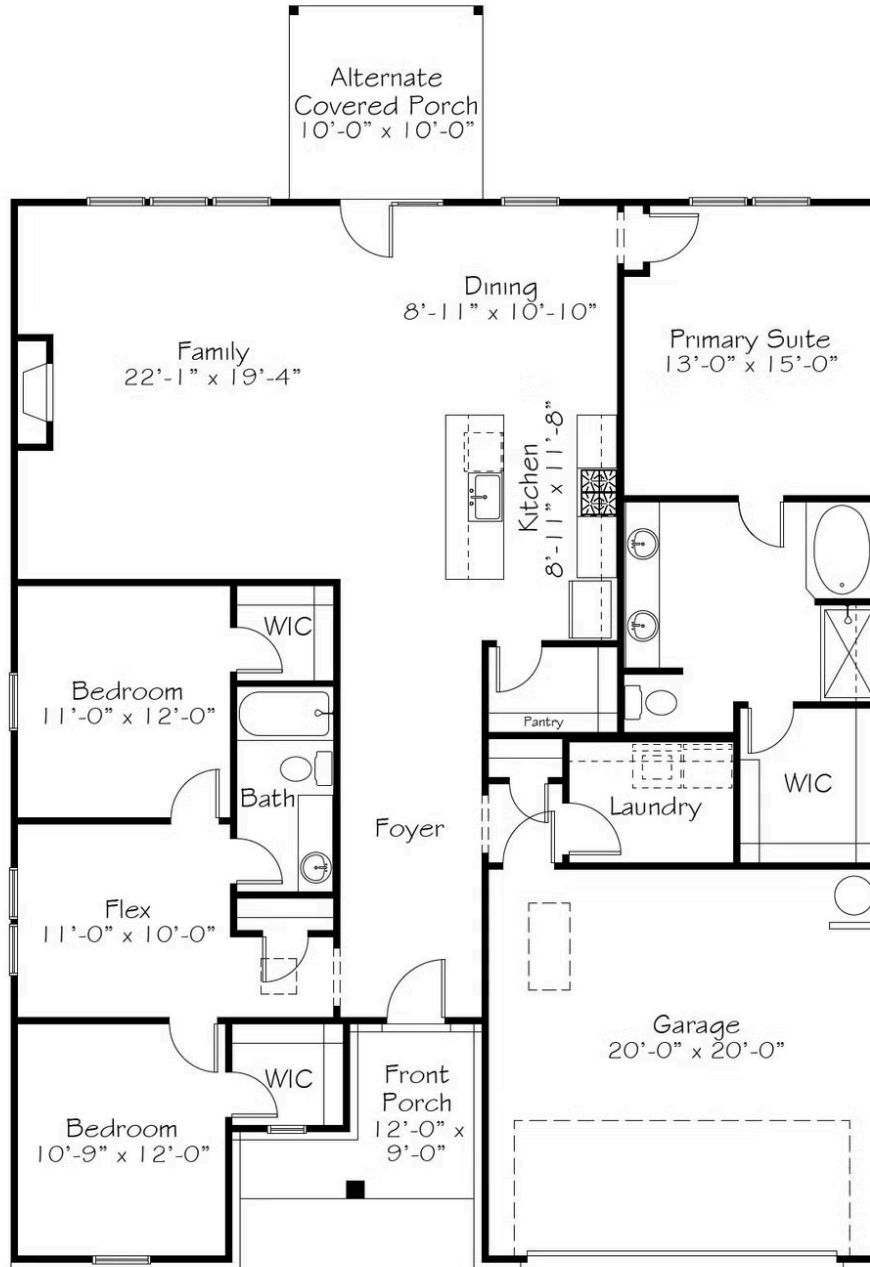

UNDER CONSTRUCTION

Home Priced At  
**\$399,990**

Plan: Bright Copper Kettles

Elevation: B

 1,932+ Sq. Ft.

 3 Bedrooms

 2.0 Bathrooms

Welcome to the Bright Copper Kettles plan—where life slows down, and presence takes center stage. In a world that's constantly moving, this home featuring the popular Snoop & Martha curated interior design package invites you to hit pause. Embrace the ease of one-floor living with thoughtfully designed spaces that offer both privacy and flexibility. Whether it's a cozy reading nook, a creative studio, or a home office, the flex space adapts to your needs. This is your invitation to create a home that's perfectly tuned to your rhythm, where every moment feels just a bit more deliberate.

All square footage is approximate. Renderings are artist's conceptions and may vary slightly from the actual home. Homes may be built in reverse of plans shown, depending on site conditions. Minor architectural changes may be made occasionally at the option of the builder. Please contact your Sales Consultant for details.