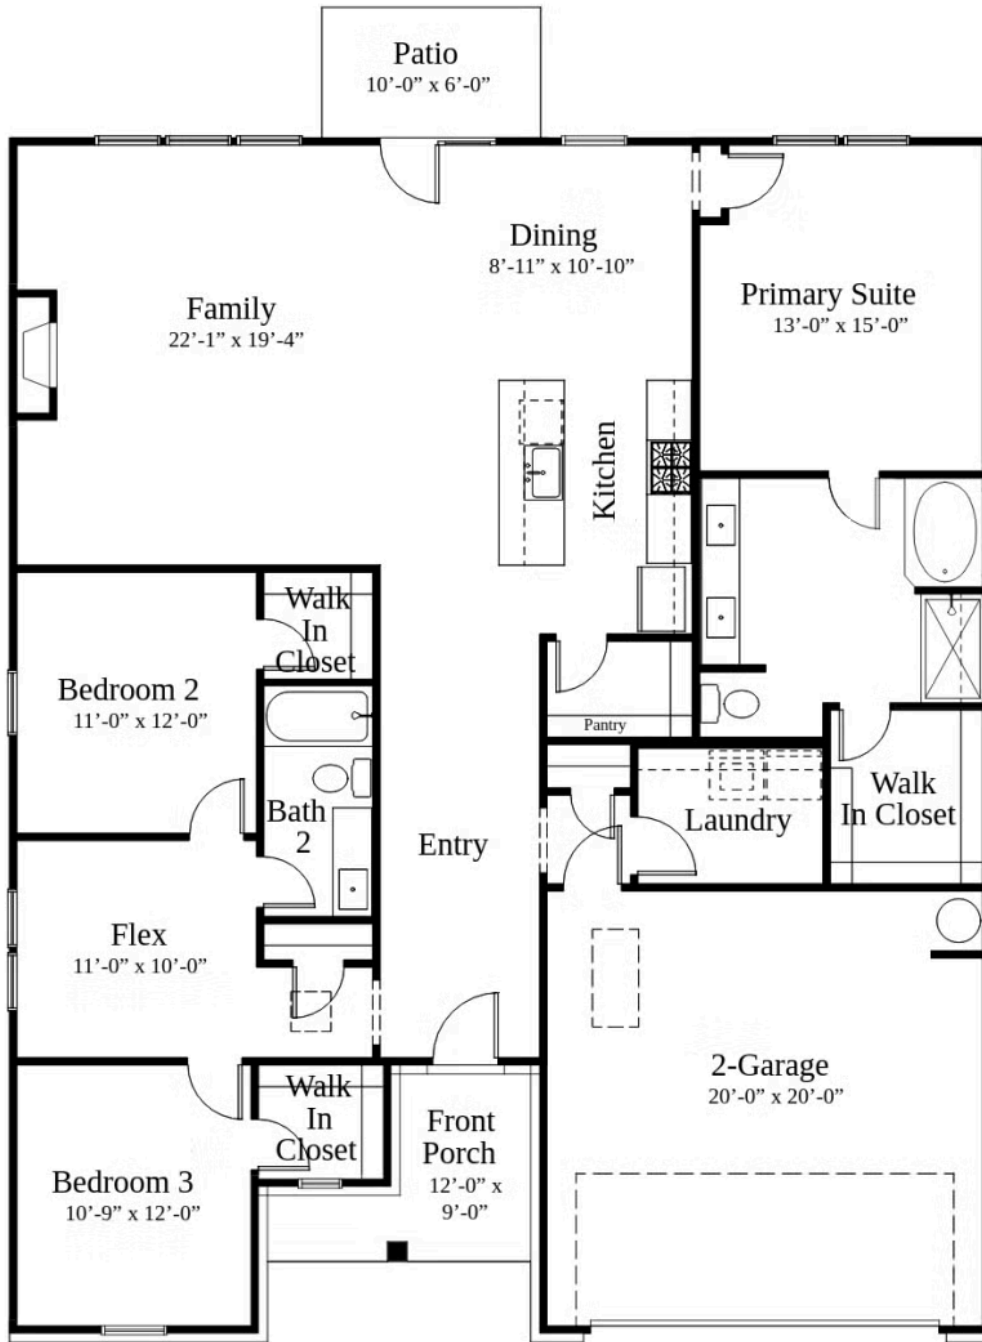

UNDER CONSTRUCTION

Home Priced At  
**\$384,990**

Plan: Bright Copper Kettles  
Elevation: B

 1,932+ Sq. Ft.

 3 Bedrooms

 2.0 Bathrooms

Welcome to the Bright Copper Kettles plan, where life slows down, and presence takes center stage. In a world that's constantly moving, this home featuring the popular Snoop & Martha curated interior design package invites you to hit pause. Embrace the ease of one-floor living with thoughtfully designed spaces that offer both privacy and flexibility. Whether it's a cozy reading nook, a creative studio, or a home office, the flex space adapts to your needs. This is your invitation to create a home that's perfectly tuned to your rhythm, where every moment feels just a bit more deliberate.

All square footage is approximate. Renderings are artist's conceptions and may vary slightly from the actual home. Homes may be built in reverse of plans shown, depending on site conditions. Minor architectural changes may be made occasionally at the option of the builder. Please contact your Sales Consultant for details.