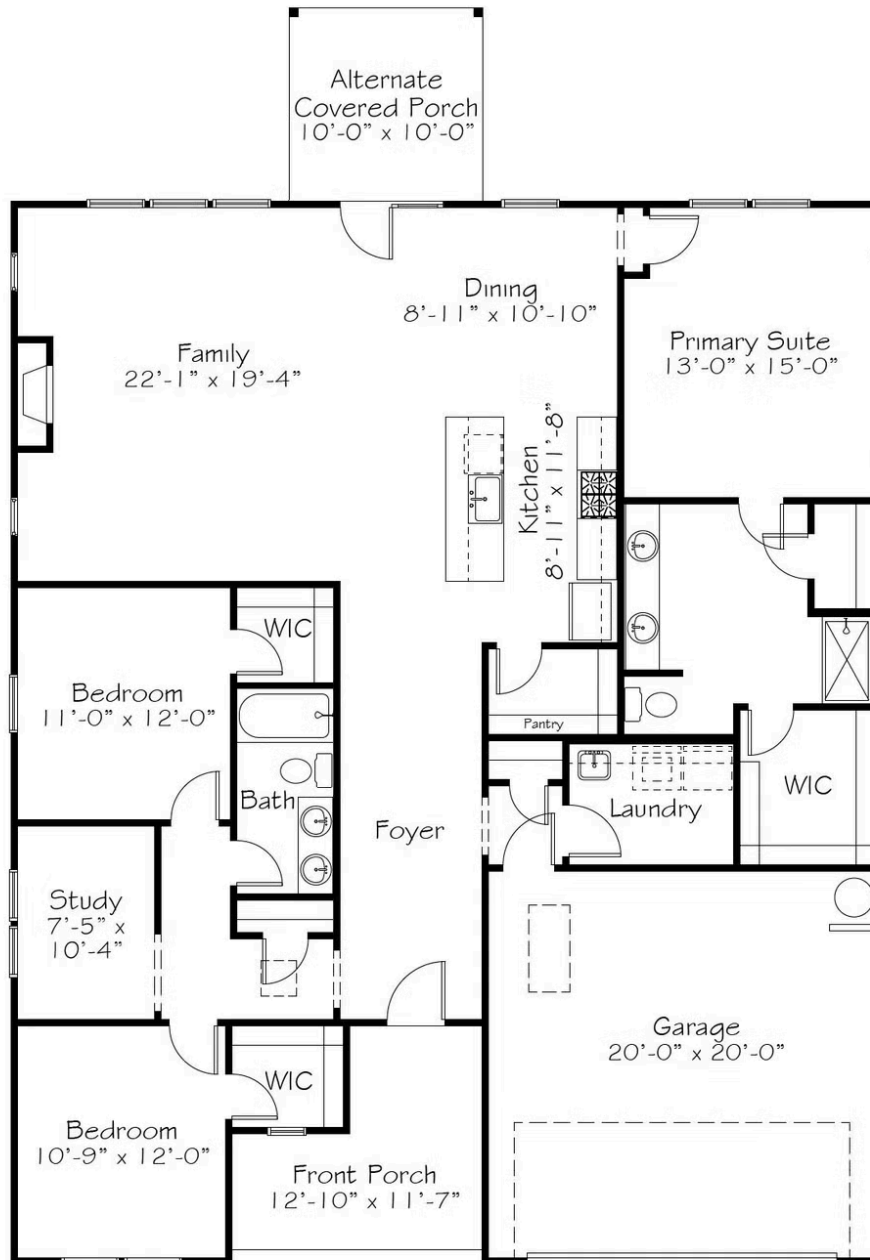

UNDER CONSTRUCTION

Home Priced At
\$389,990

Plan: Bright Copper Kettles
Elevation: C

 1,932+ Sq. Ft.

 3 Bedrooms

 2.0 Bathrooms

As our lives have become more automated and inextricably connected, we value the intentional slowness and presence a copper kettle commands. Your home is the place it's safe to slow down and be the more deliberate version of yourself. Take time to enjoy the beauty of one floor living with thoughtful separations of space and room for a private study to use any way your heart desires. Speaking of desires of the heart, this home has been lovingly crafted with our Romeo & Juliet designer curated interior package, adding a touch of timeless romance to every corner.

First Floor

All square footage is approximate. Renderings are artist's conceptions and may vary slightly from the actual home. Homes may be built in reverse of plans shown, depending on site conditions. Minor architectural changes may be made occasionally at the option of the builder. Please contact your Sales Consultant for details.