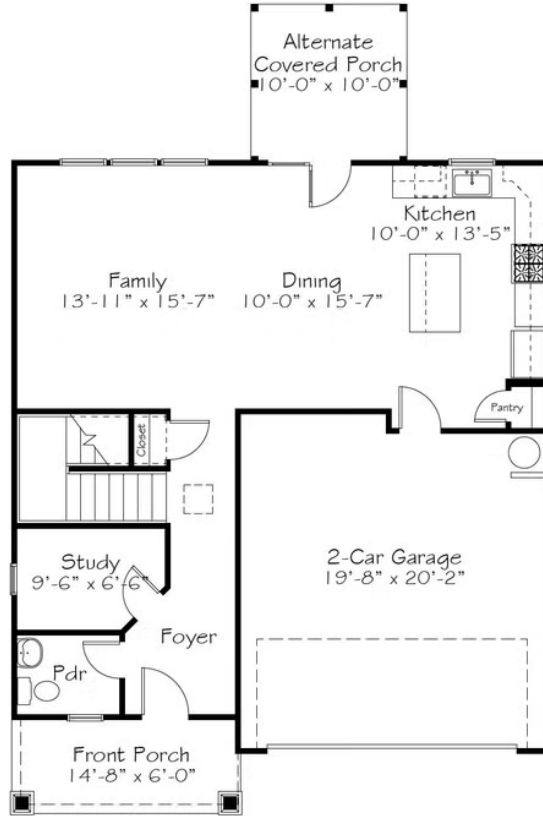

UNDER CONSTRUCTION

Home Priced At
\$409,990

Plan: Blue Satin Sashes
Elevation: C

 2,117+ Sq. Ft.

 4 Bedrooms

 2.5 Bathrooms

Perfectionists and recovering perfectionists alike will understand the allure of wearing a sash for a job well done. Put one on and immediately feel special. Recognized for your efforts. This home with our Luke & Leia curated interior design package is designed to feel like you're wearing a Blue Satin Sash every day. A Blue Satin Sash for your job well done of being who you are and building the life you want. Blue Satin Sashes might be the perfect home for someone who stays active, thrives on productivity and knows all the life hacks! Enjoy four bedrooms, a first floor study and a luxury primary spa bath and use them to boost your quality of life in whatever way you deem necessary. You deserve a Blue Satin Sash.

First Floor

Second Floor