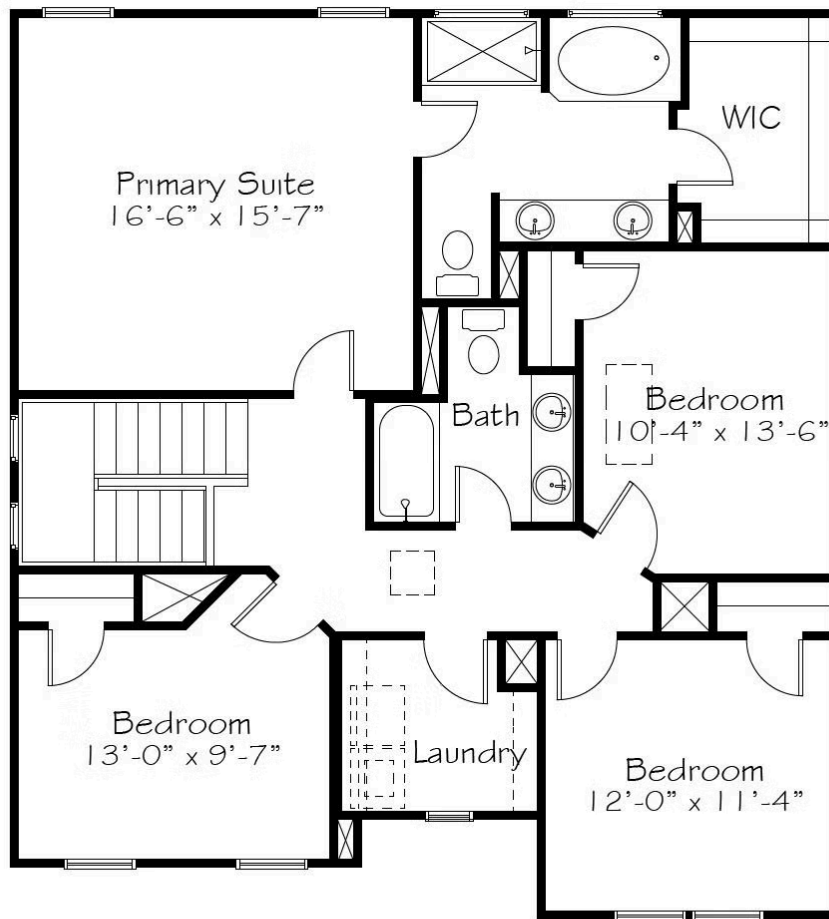

UNDER CONSTRUCTION

Home Priced At
\$409,990

Plan: Blue Satin Sashes

Elevation: C

 2,117+ Sq. Ft.

 4 Bedrooms

 2.5 Bathrooms

Perfectionists and recovering perfectionists alike will understand the allure of wearing a sash for a job well done. Put one on and immediately feel special. Recognized for your efforts. This home with our Luke & Leia curated interior design package is designed to feel like you're wearing a Blue Satin Sash every day. A Blue Satin Sash for your job well done of being who you are and building the life you want. Blue Satin Sashes might be the perfect home for someone who stays active, thrives on productivity and knows all the life hacks! Enjoy four bedrooms, a first floor study and a luxury primary spa bath and use them to boost your quality of life in whatever way you deem necessary. You deserve a Blue Satin Sash.

First Floor

All square footage is approximate. Renderings are artist's conceptions and may vary slightly from the actual home. Homes may be built in reverse of plans shown, depending on site conditions. Minor architectural changes may be made occasionally at the option of the builder. Please contact your Sales Consultant for details.

Second Floor

All square footage is approximate. Renderings are artist's conceptions and may vary slightly from the actual home. Homes may be built in reverse of plans shown, depending on site conditions. Minor architectural changes may be made occasionally at the option of the builder. Please contact your Sales Consultant for details.