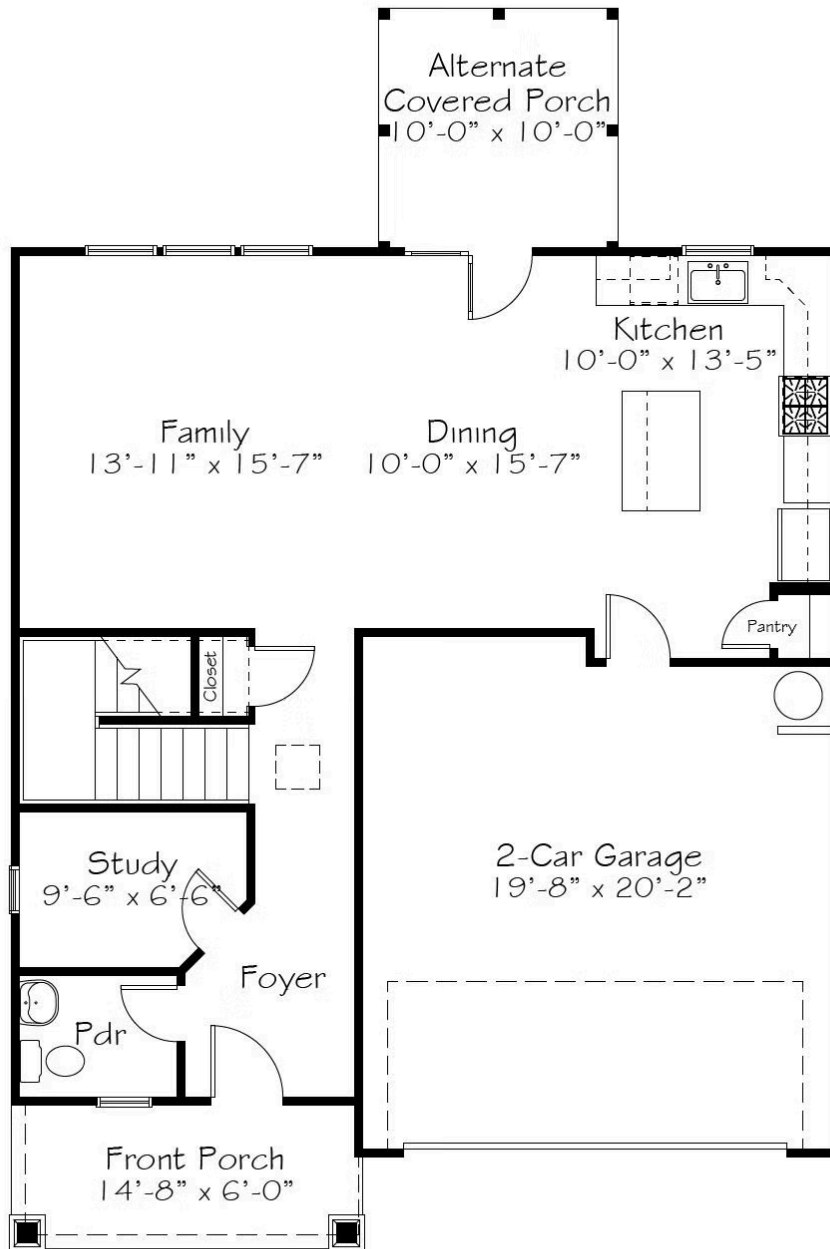

UNDER CONSTRUCTION

Home Priced At
\$409,990

Plan: Blue Satin Sashes

Elevation: C

 2,117+ Sq. Ft.

 4 Bedrooms

 2.5 Bathrooms

Perfectionists and recovering perfectionists alike will understand the allure of wearing a sash for a job well done. Put one on and immediately feel special. Recognized for your efforts. This home with our Luke & Leia curated interior design package is designed to feel like you're wearing a Blue Satin Sash every day. A Blue Satin Sash for your job well done of being who you are and building the life you want. Blue Satin Sashes might be the perfect home for someone who stays active, thrives on productivity and knows all the life hacks! Enjoy four bedrooms, a first floor study and a luxury primary spa bath and use them to boost your quality of life in whatever way you deem necessary. You deserve a Blue Satin Sash.

First Floor

All square footage is approximate. Renderings are artist's conceptions and may vary slightly from the actual home. Homes may be built in reverse of plans shown, depending on site conditions. Minor architectural changes may be made occasionally at the option of the builder. Please contact your Sales Consultant for details.

Second Floor

All square footage is approximate. Renderings are artist's conceptions and may vary slightly from the actual home. Homes may be built in reverse of plans shown, depending on site conditions. Minor architectural changes may be made occasionally at the option of the builder. Please contact your Sales Consultant for details.