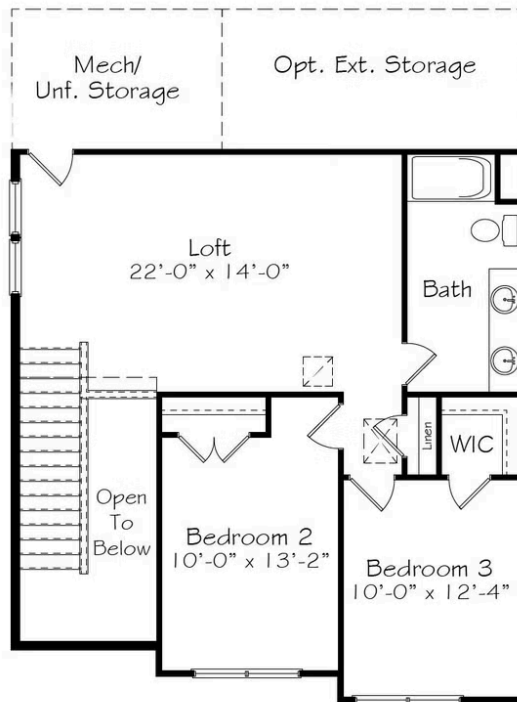

UNDER CONSTRUCTION

Home Priced At  
**\$464,990**

**Plan:** Five Peaks  
**Elevation:** C (Left)

**🏠** 1,989+ Sq. Ft.

**🛏** 3 Bedrooms

**🛁** 2.5 Bathrooms

It's impossible to miss the five peaks on your way into Breckenridge, CO. They cut through the sky with awe, but each peak is unique and full of endless possibilities. Like this floor plan, set up for the life ahead of you, and all the ways you will live your life in your home. There's peace in the sky-high ceilings and an open living space. The First Floor primary suite feels as expansive as the sky, and upstairs, adventure awaits with two additional bedrooms, a bathroom, and a spacious loft. This house has been upgraded with our designer-curated package, Cream & Sugar. Ingredients that sweeten every deal.

## First Floor

All square footage is approximate. Renderings are artist's conceptions and may vary slightly from the actual home. Homes may be built in reverse of plans shown, depending on site conditions. Minor architectural changes may be made occasionally at the option of the builder. Please contact your Sales Consultant for details.

## Second Floor

All square footage is approximate. Renderings are artist's conceptions and may vary slightly from the actual home. Homes may be built in reverse of plans shown, depending on site conditions. Minor architectural changes may be made occasionally at the option of the builder. Please contact your Sales Consultant for details.