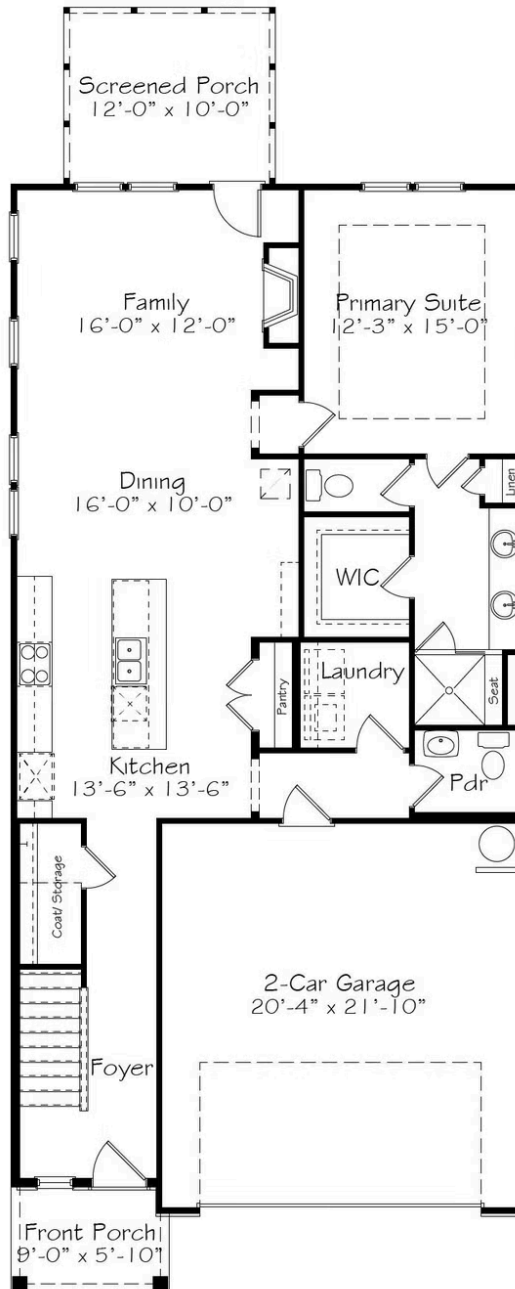

UNDER CONSTRUCTION

Home Priced At
\$474,990

Plan: Five Peaks
Elevation: C (Left)

🏠 1,989+ Sq. Ft.

🛏 3 Bedrooms

🚿 2.5 Bathrooms

It's impossible to miss the five peaks on your way into Breckenridge, CO. They cut through the sky with awe, but each peak is unique and full of endless possibilities. Like this floor plan, set up for the life ahead of you, and all the ways you will live your life in your home. There's peace in the sky-high ceilings and an open living space. The First Floor primary suite feels as expansive as the sky, and upstairs, adventure awaits with two additional bedrooms, a bathroom, and a spacious loft. This house has been upgraded with our designer-curated package, Cream & Sugar. Ingredients that sweeten every deal.

First Floor

All square footage is approximate. Renderings are artist's conceptions and may vary slightly from the actual home. Homes may be built in reverse of plans shown, depending on site conditions. Minor architectural changes may be made occasionally at the option of the builder. Please contact your Sales Consultant for details.

Second Floor

All square footage is approximate. Renderings are artist's conceptions and may vary slightly from the actual home. Homes may be built in reverse of plans shown, depending on site conditions. Minor architectural changes may be made occasionally at the option of the builder. Please contact your Sales Consultant for details.