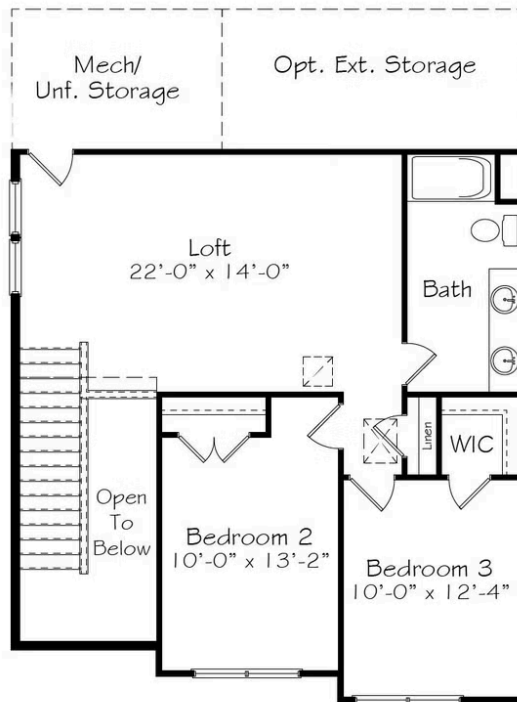

UNDER CONSTRUCTION

Home Priced At
\$474,990

Plan: Five Peaks
Elevation: C (Left)

🏠 1,989+ Sq. Ft.

🛏 3 Bedrooms

🚿 2.5 Bathrooms

It's impossible to miss the five peaks on your way into Breckenridge, CO. They cut through the sky with awe, but each peak is unique and full of endless possibilities. Like this floor plan, set up for the life ahead of you, and all the ways you will live your life in your home. There's peace in the sky-high ceilings and an open living space. The First Floor primary suite feels as expansive as the sky, and upstairs, adventure awaits with two additional bedrooms, a bathroom, and a spacious loft. This house has been upgraded with our designer-curated package, Cream & Sugar. Ingredients that sweeten every deal.

First Floor

All square footage is approximate. Renderings are artist's conceptions and may vary slightly from the actual home. Homes may be built in reverse of plans shown, depending on site conditions. Minor architectural changes may be made occasionally at the option of the builder. Please contact your Sales Consultant for details.

Second Floor

All square footage is approximate. Renderings are artist's conceptions and may vary slightly from the actual home. Homes may be built in reverse of plans shown, depending on site conditions. Minor architectural changes may be made occasionally at the option of the builder. Please contact your Sales Consultant for details.