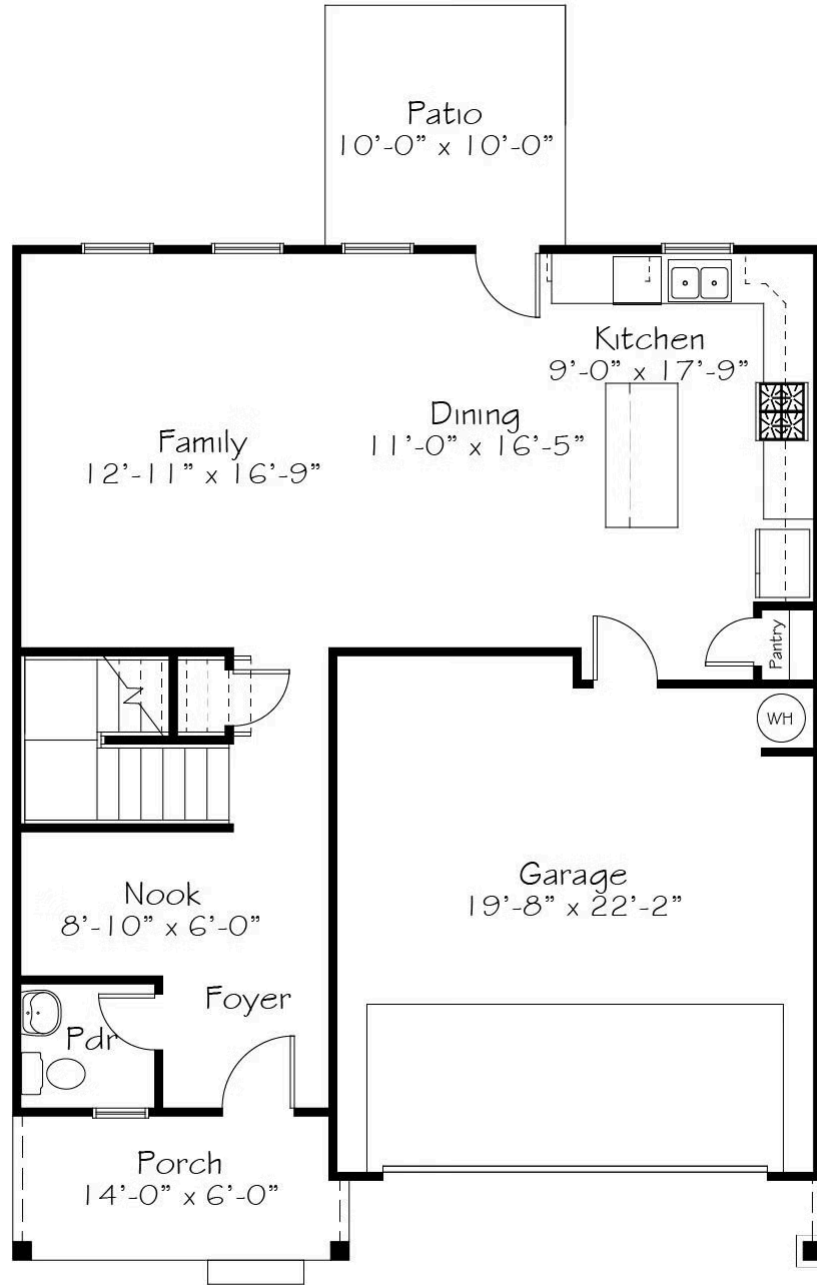

Call for Price

2 Elevations Available

 2,034+ Sq. Ft.

 4 - 5 Bedrooms

 2.5 Bathrooms

 2 Car Garage

Embodying romance, beauty, creativity, longevity, and success, we welcome you to the largest Wildflower Collection home design, the Wisteria. Featuring a welcoming front porch (hello romance), a nook perfect for getting a little work done (hello success), and an open kitchen, family and dining room (hello beauty and for those of us more culinarily-inclined, creativity), delight in living wonderfully in the Wisteria. Joyfully Built. Meaningfully Different.

A

B

All square footage is approximate. Renderings are artist's conceptions and may vary slightly from the actual home. Homes may be built in reverse of plans shown, depending on site conditions. Minor architectural changes may be made occasionally at the option of the builder. Please contact your Sales Consultant for details.

Wisteria

Available in 1 Communities

All square footage is approximate. Renderings are artist's conceptions and may vary slightly from the actual home. Homes may be built in reverse of plans shown, depending on site conditions. Minor architectural changes may be made occasionally at the option of the builder. Please contact your Sales Consultant for details.