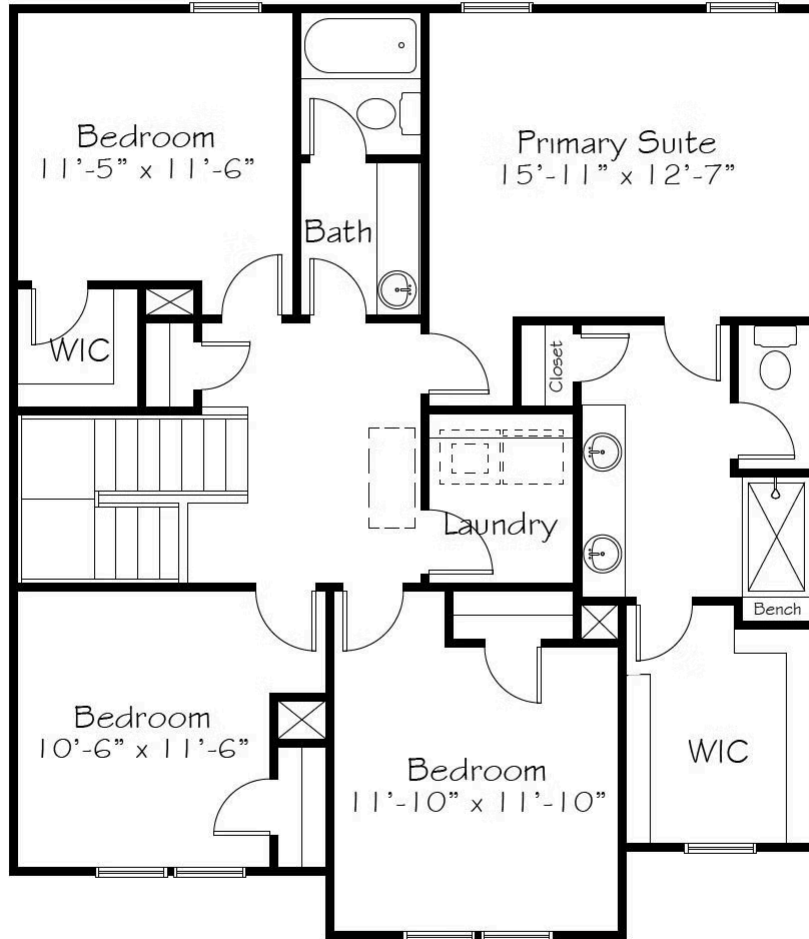

Call for Price

2 Elevations Available

 2,034+ Sq. Ft.

 4 - 5 Bedrooms

 2.5 Bathrooms

 2 Car Garage

Embodying romance, beauty, creativity, longevity, and success, we welcome you to the largest Wildflower Collection home design, the Wisteria. Featuring a welcoming front porch (hello romance), a nook perfect for getting a little work done (hello success), and an open kitchen, family and dining room (hello beauty and for those of us more culinarily-inclined, creativity), delight in living wonderfully in the Wisteria. Joyfully Built. Meaningfully Different.

Wisteria

Available in 1 Communities

All square footage is approximate. Renderings are artist's conceptions and may vary slightly from the actual home. Homes may be built in reverse of plans shown, depending on site conditions. Minor architectural changes may be made occasionally at the option of the builder. Please contact your Sales Consultant for details.