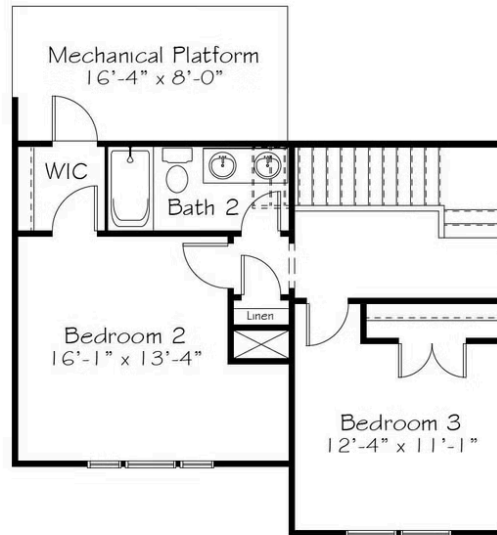

Second Floor

All square footage is approximate. Renderings are artist's conceptions and may vary slightly from the actual home. Homes may be built in reverse of plans shown, depending on site conditions. Minor architectural changes may be made occasionally at the option of the builder. Please contact your Sales Consultant for details.