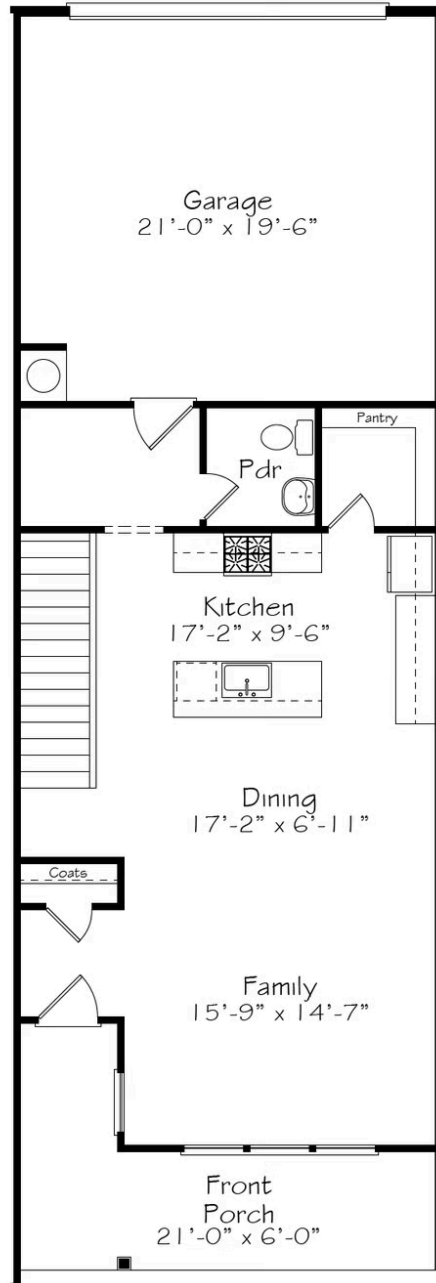

Someway, Somehow

Available in 1 Communities

Call for Price

4 Elevations Available

 2,059+ Sq. Ft.

 3 Bedrooms

 2.5 Bathrooms

 2 Car Garage

One of the best Duets of all time, Marvin Gaye & Tammi Terrell's "Ain't No Mountain High Enough" is just the inspiration we need to live our best life and conquer anything that stands in our way. This two-story townhome functions without friction, restoring your energy for those hills that you're climbing. Featuring a two-car garage, mudroom and an open floor plan Kitchen, Dining Room and Family Room, the first floor lives and breathes with connection in mind. Upstairs is where you'll find your Primary suite, where there is nothing keeping you from getting to that shower, babe. If you're ever in trouble, your walk-in closets will be there for you in a double. Speaking of double - there are two additional bedrooms, a bathroom and a laundry room that just makes sense. Where ever you are, I'll be there when you want me. Someway, somehow.

A

B

C

All square footage is approximate. Renderings are artist's conceptions and may vary slightly from the actual home. Homes may be built in reverse of plans shown, depending on site conditions. Minor architectural changes may be made occasionally at the option of the builder. Please contact your Sales Consultant for details.

First Floor

Second Floor