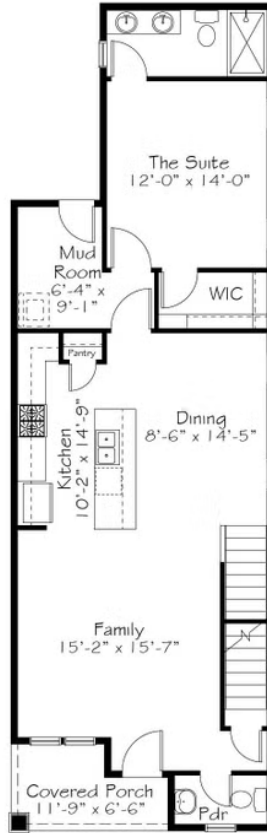

## Call for Price

3 Elevations Available

 1,721+ Sq. Ft.

 3 Bedrooms

 2.5 Bathrooms

Shoot represents the moment of action in Roshambo. When we choose which move to make, in this case which new home floor plan to choose. If you're looking for convenient living on the main floor, Shoot your shot. Shoot rolls deep with the primary suite on the main floor along with the laundry, open Family, Kitchen and Dining space. Upstairs wows with two additional bedrooms, a Buddy Bath that boasts double sinks, a light-filled loft space, and large storage closet.

A

B

C

All square footage is approximate. Renderings are artist's conceptions and may vary slightly from the actual home. Homes may be built in reverse of plans shown, depending on site conditions. Minor architectural changes may be made occasionally at the option of the builder. Please contact your Sales Consultant for details.

## First Floor

## Second Floor