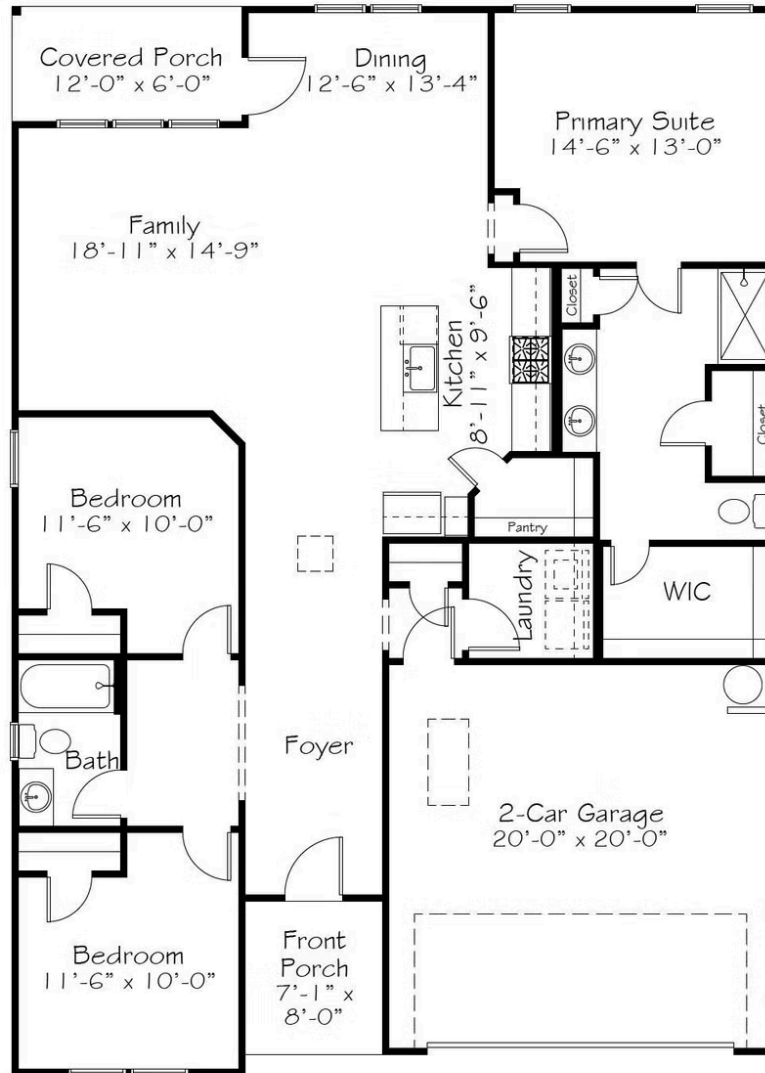

Raindrops On Roses

Available in 1 Communities

Call for Price

3 Elevations Available

 1,654+ Sq. Ft.

 2 - 3 Bedrooms

 2 Bathrooms

Not everyday do you take a moment to appreciate delicate water droplets on brightly colored petals. But just imagine if we did? Whether you're coming or going, this plan offers a long foyer entry to give you just enough time to practice a higher level of mindfulness. To appreciate the spaces inside, organized as efficiently as overlapping petals on a rose... guest bedrooms tucked into the side of the home and a primary suite nestled in the back...connected by a large open kitchen, living and dining at the center. All on one floor. Appreciate the everyday life surrounded with your people.

A

B

C

All square footage is approximate. Renderings are artist's conceptions and may vary slightly from the actual home. Homes may be built in reverse of plans shown, depending on site conditions. Minor architectural changes may be made occasionally at the option of the builder. Please contact your Sales Consultant for details.

Raindrops On Roses

Available in 1 Communities

First Floor

All square footage is approximate. Renderings are artist's conceptions and may vary slightly from the actual home. Homes may be built in reverse of plans shown, depending on site conditions. Minor architectural changes may be made occasionally at the option of the builder. Please contact your Sales Consultant for details.