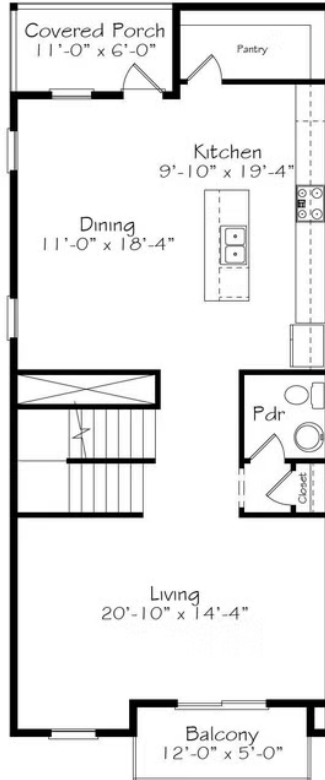

Onwordi

Available in 1 Communities

Call for Price

3 Elevations Available

-  2,464+ Sq. Ft.
-  3 - 4 Bedrooms
-  2.5 - 3 Bathrooms
-  2 Car Garage

The Onwordi is named for our Hero SGT Justin B. Onwordi and Hero Home #16. At three stories, it's full of luxurious details that elevate everyday living. Featuring a 2-car garage, a media room, and expansive open living spaces, this home offers endless possibilities tailored to any lifestyle. Nestled on the third floor is the suite, with two additional bedrooms, ensuring both comfort and convenience.

A

B

C

All square footage is approximate. Renderings are artist's conceptions and may vary slightly from the actual home. Homes may be built in reverse of plans shown, depending on site conditions. Minor architectural changes may be made occasionally at the option of the builder. Please contact your Sales Consultant for details.

First Floor

Second Floor

Third Floor