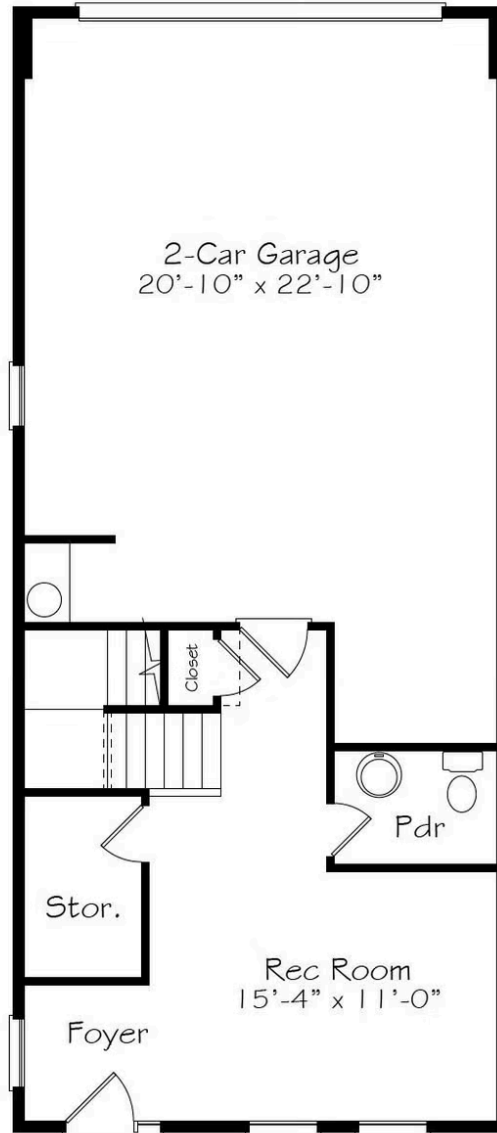

## Call for Price

3 Elevations Available

-  2,464+ Sq. Ft.
-  3 - 4 Bedrooms
-  2.5 - 3 Bathrooms
-  2 Car Garage

The Onwordi is named for our Hero SGT Justin B. Onwordi and Hero Home #16. At three stories, it's full of luxurious details that elevate everyday living. Featuring a 2-car garage, a media room, and expansive open living spaces, this home offers endless possibilities tailored to any lifestyle. Nestled on the third floor is the suite, with two additional bedrooms, ensuring both comfort and convenience.

A

B

C

All square footage is approximate. Renderings are artist's conceptions and may vary slightly from the actual home. Homes may be built in reverse of plans shown, depending on site conditions. Minor architectural changes may be made occasionally at the option of the builder. Please contact your Sales Consultant for details.

## First Floor

## Second Floor