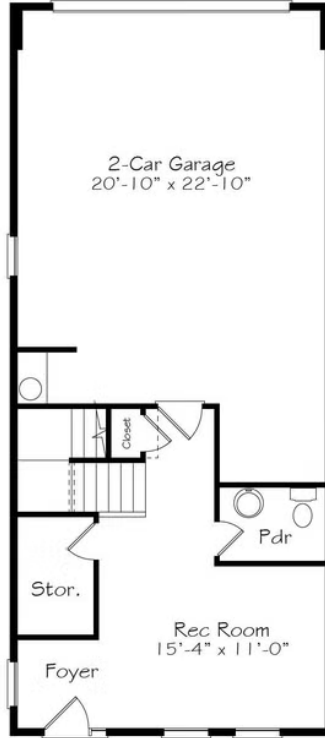

Onwordi

Available in 1 Communities

Call for Price

3 Elevations Available

-  2,464+ Sq. Ft.
-  3 - 4 Bedrooms
-  2.5 - 3 Bathrooms
-  2 Car Garage

The Onwordi is named for our Hero SGT Justin B. Onwordi and Hero Home #16. At three stories, it's full of luxurious details that elevate everyday living. Featuring a 2-car garage, a media room, and expansive open living spaces, this home offers endless possibilities tailored to any lifestyle. Nestled on the third floor is the suite, with two additional bedrooms, ensuring both comfort and convenience.

A

B

C

All square footage is approximate. Renderings are artist's conceptions and may vary slightly from the actual home. Homes may be built in reverse of plans shown, depending on site conditions. Minor architectural changes may be made occasionally at the option of the builder. Please contact your Sales Consultant for details.

First Floor

Second Floor

Third Floor