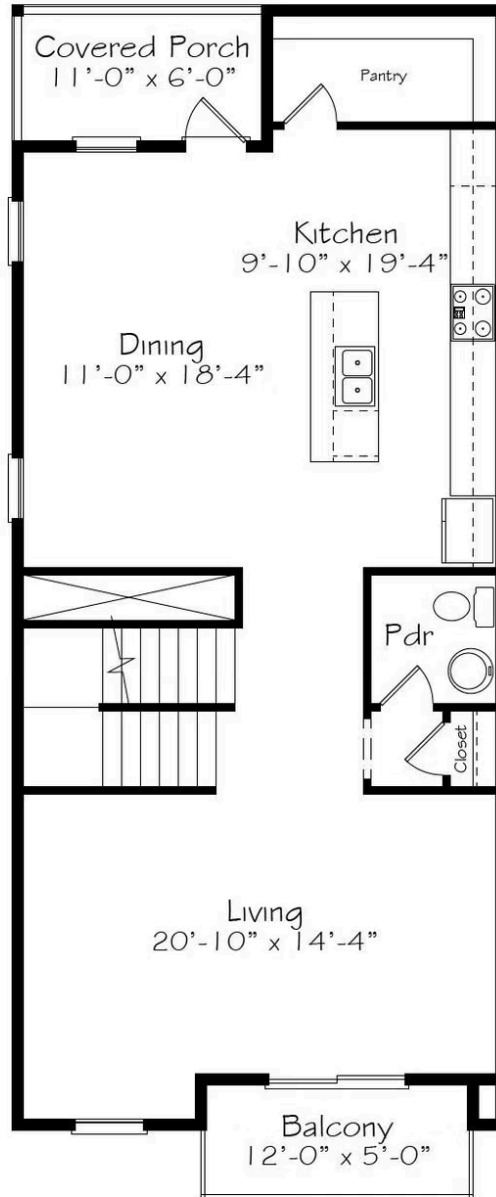

## Call for Price

3 Elevations Available

-  2,464+ Sq. Ft.
-  3 - 4 Bedrooms
-  2.5 - 3 Bathrooms
-  2 Car Garage

The Onwordi is named for our Hero SGT Justin B. Onwordi and Hero Home #16. At three stories, it's full of luxurious details that elevate everyday living. Featuring a 2-car garage, a media room, and expansive open living spaces, this home offers endless possibilities tailored to any lifestyle. Nestled on the third floor is the suite, with two additional bedrooms, ensuring both comfort and convenience.

A

B

C

All square footage is approximate. Renderings are artist's conceptions and may vary slightly from the actual home. Homes may be built in reverse of plans shown, depending on site conditions. Minor architectural changes may be made occasionally at the option of the builder. Please contact your Sales Consultant for details.

## First Floor

## Second Floor