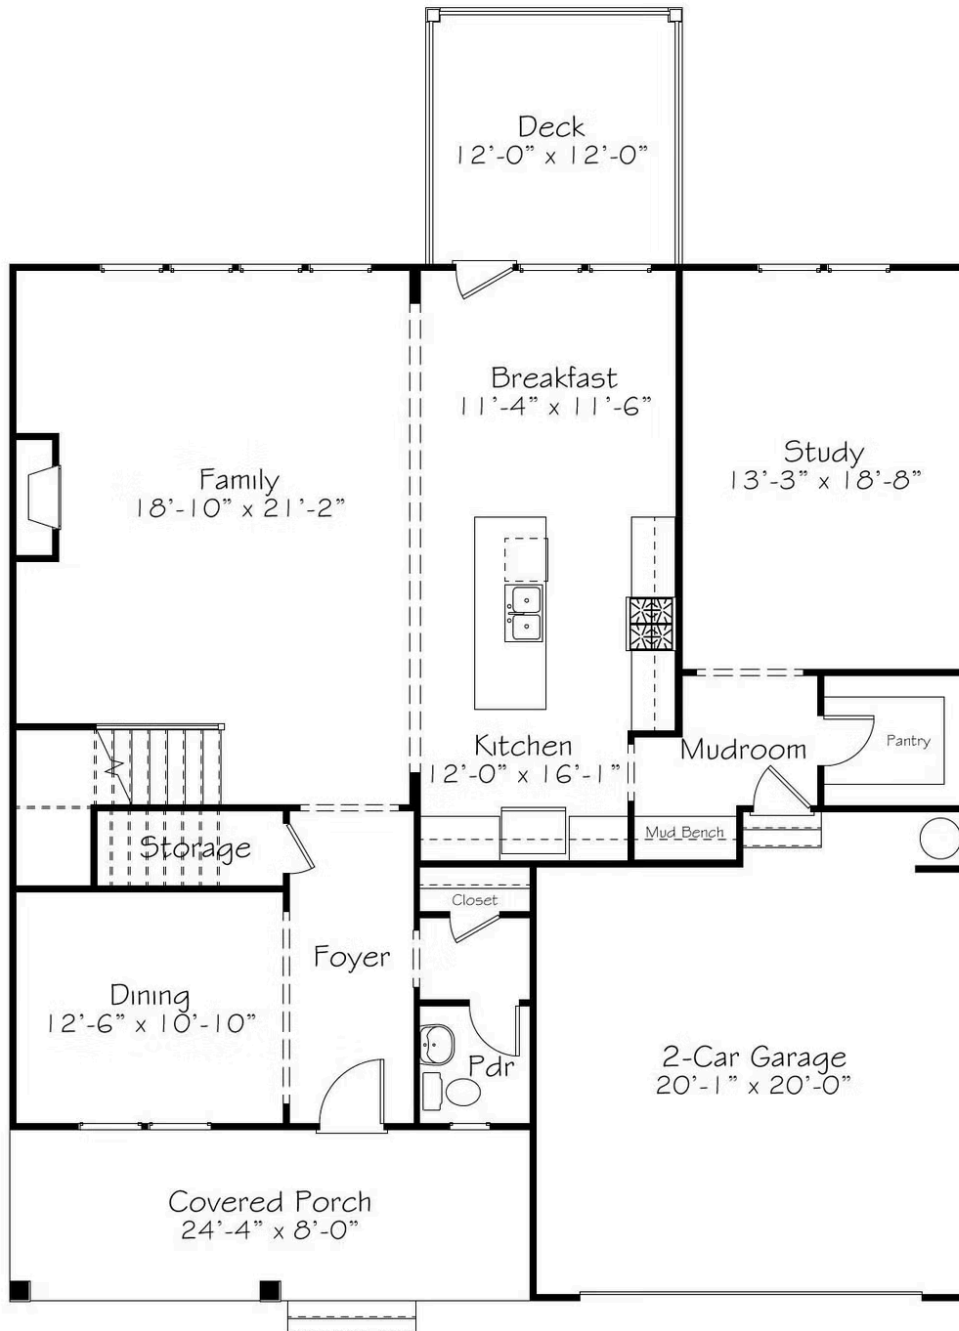

Call for Price

3 Elevations Available

 3,411+ Sq. Ft.

 4 Bedrooms

 2.5 - 4.5 Bathrooms

 2 Car Garage

Some things in life just make sense. They are straightforward; like hot coffee in the morning, a good book on a rainy day, or blaring music on a road trip. In a group of friends, there's always the logical one - you know the one who keeps you out of trouble and makes the right decisions. The one who magically has it all together and offers sound advice - we all need a friend like that. We want you to come home and feel at ease here. There's space for everyone with four bedrooms, a flexible loft space and a layout that brings in all the natural light. It just makes sense. So no more guessing - this is the home you belong in.

A

B

C

All square footage is approximate. Renderings are artist's conceptions and may vary slightly from the actual home. Homes may be built in reverse of plans shown, depending on site conditions. Minor architectural changes may be made occasionally at the option of the builder. Please contact your Sales Consultant for details.

First Floor

All square footage is approximate. Renderings are artist's conceptions and may vary slightly from the actual home. Homes may be built in reverse of plans shown, depending on site conditions. Minor architectural changes may be made occasionally at the option of the builder. Please contact your Sales Consultant for details.