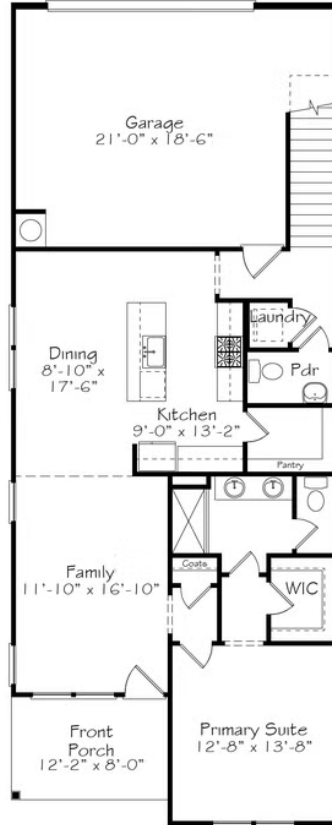

## Call for Price

3 Elevations Available

-  1,978+ Sq. Ft.
-  3 Bedrooms
-  2.5 Bathrooms
-  2 Car Garage

It's the one that you want if you want a two-car garage and a Primary Suite on the first floor featuring a walk-in closet big enough for your poodle skirts and your head to toe black leather outfits. Ooh, ooh, ooh, honey, you'll be filled with affection at the large, light-filled family room and dining (perfect for a movie night, screening your favorite 70's flick.) The kitchen is designed with function and privacy in mind - take a look at the size of that pantry! Upstairs you'll find an amazing Loft area that's just calling out for a jukebox and a handful of quarters. When you're done rehearsing the moves to your favorite Grease Duet, you will find two additional bedrooms, a bathroom and storage. Is this floor plan giving you chills? Us too.

A

B

C

All square footage is approximate. Renderings are artist's conceptions and may vary slightly from the actual home. Homes may be built in reverse of plans shown, depending on site conditions. Minor architectural changes may be made occasionally at the option of the builder. Please contact your Sales Consultant for details.

## First Floor

## Second Floor