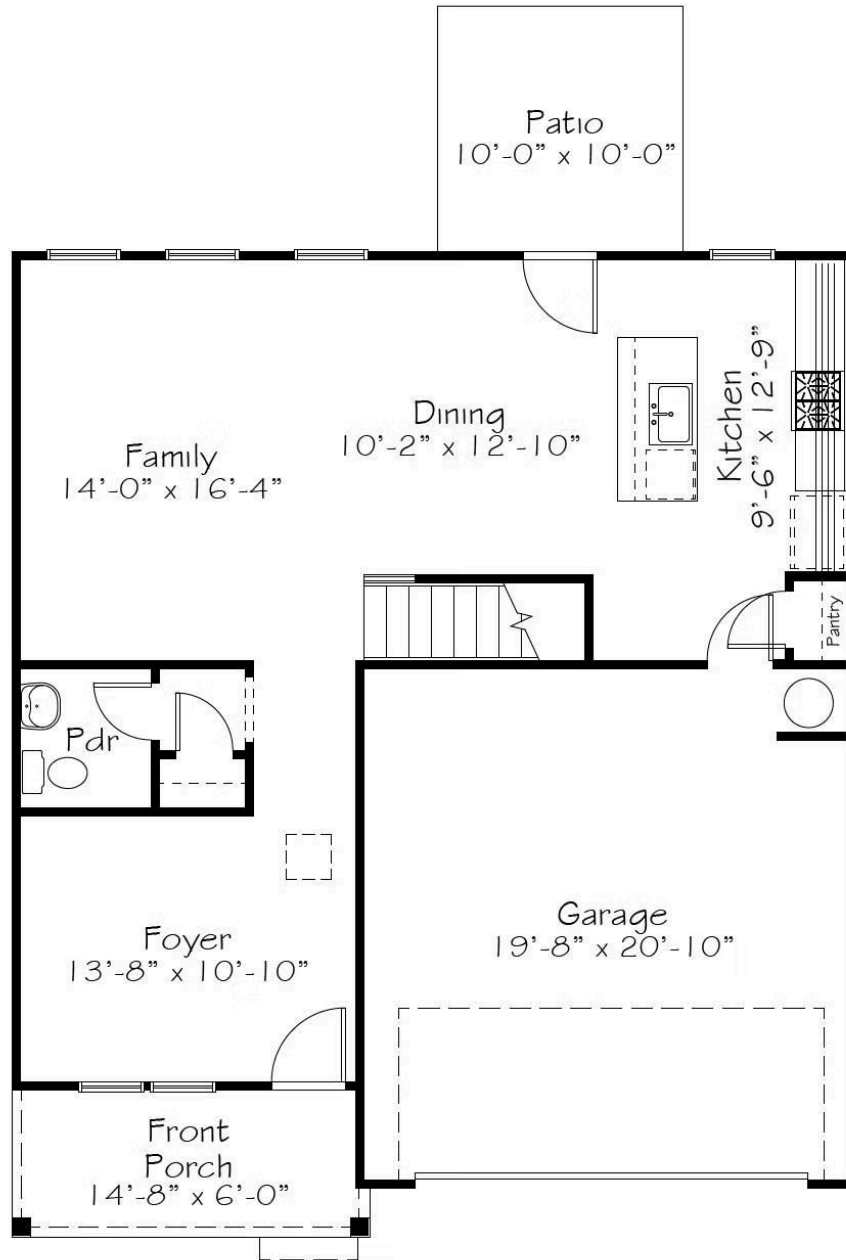

First Floor

All square footage is approximate. Renderings are artist's conceptions and may vary slightly from the actual home. Homes may be built in reverse of plans shown, depending on site conditions. Minor architectural changes may be made occasionally at the option of the builder. Please contact your Sales Consultant for details.