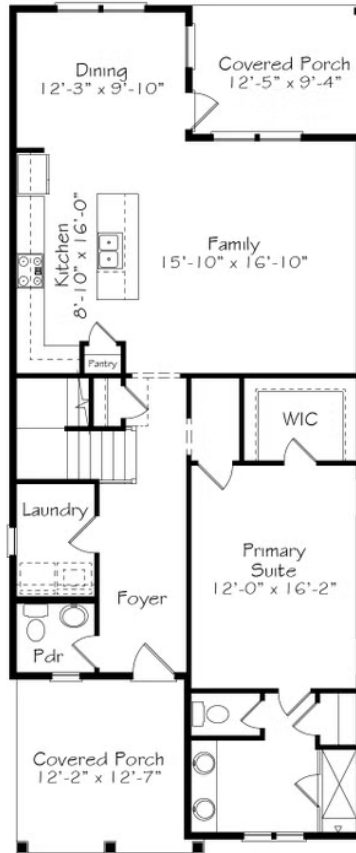

## Call for Price

3 Elevations Available

 1,981+ Sq. Ft.

 3 Bedrooms

 2.5 Bathrooms

For a song that has stood the test of time we offer a plan we think can do the same. Etta James tells us she's found a dream in her iconic hit, At Last and we offer this plan in her honor and at last. A primary suite on the main floor alongside a well designed kitchen, living, dining area all anchored by an outdoor covered porch, it's a dreamy space to call home. Upstairs two bedrooms connected by a shared bath and a large media room can accommodate the folks you share you life with, without cramping any your style on the main floor. This home is a bit of the old, a bit of the new and just like the song, it could be the one you've been waiting for all along.

A

B

C

All square footage is approximate. Renderings are artist's conceptions and may vary slightly from the actual home. Homes may be built in reverse of plans shown, depending on site conditions. Minor architectural changes may be made occasionally at the option of the builder. Please contact your Sales Consultant for details.

## First Floor

## Second Floor